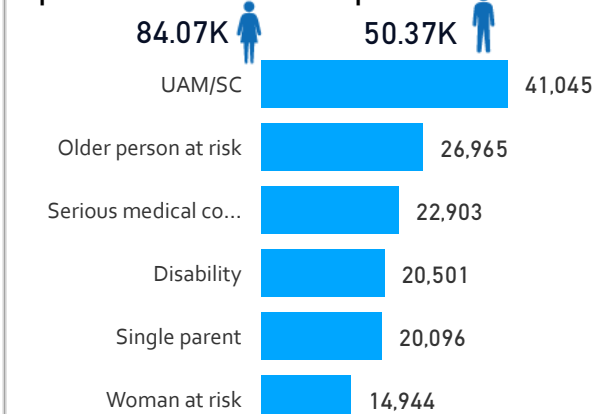

81%
1,164,536

Elderly

3%
39,520

Total Refugees

1,407,981

Total Asylum-Seekers

23,496

Living in Urban areas

6%
81,483

Female

52%
738,630

Youth

23%
327,243

Age & Gender Breakdown

Registered New Arrivals by Arrival Month

Population by Location

* Kampala includes other Urban areas

Top 3 by Country of Origin

South Sudanese by Ethnicity - Top 6

Congolese by Ethnicity - Top 6

Specific Needs - Top 6

UAM/SC = Unaccompanied or separated child

Entitled to Assistance (in Settlements)

* includes 1,753 individuals registered in