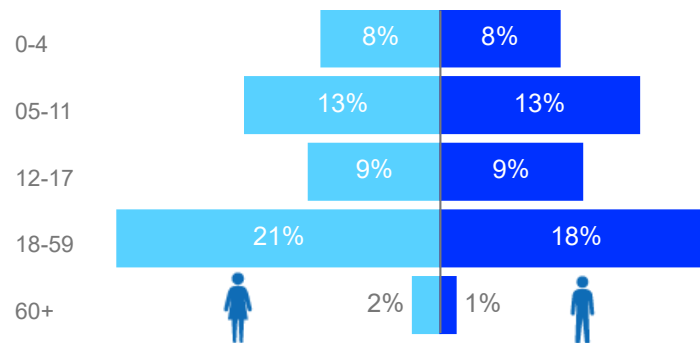

81%
1,164,536

Elderly

3%
39,520

Total Refugees

1,407,981

Total Asylum-Seekers

23,496

Living in Urban areas

6%
81,483

Female

52%
738,630

Youth

23%
327,243

Age & Gender Breakdown

Registered New Arrivals by Arrival Month

Population by Location

* Kampala includes other Urban areas

Top 3 by Country of Origin

South Sudanese by Ethnicity - Top 6

Congolese by Ethnicity - Top 6

Specific Needs - Top 6

UAM/SC = Unaccompanied or separated child

Entitled to Assistance (in Settlements)