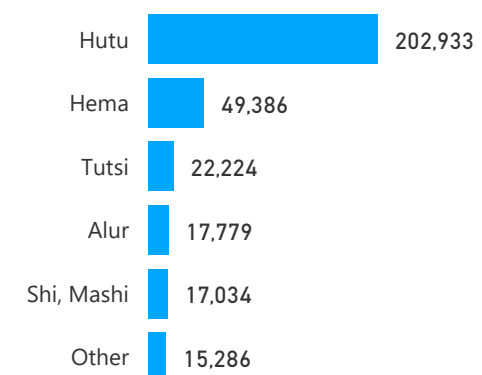

6%
81,483

Female

52%
738,630

Youth

23%
327,243

Age & Gender Breakdown

Registered New Arrivals by Arrival Month

Population by Location

* Kampala includes other Urban areas

Top 3 by Country of Origin

South Sudanese by Ethnicity - Top 6

Congolese by Ethnicity - Top 6

Specific Needs - Top 6

UAM/SC = Unaccompanied or separated child

Entitled to Assistance (in Settlements)