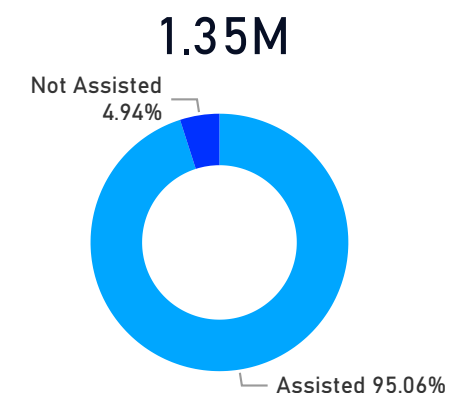

6%
81,483

Female

52%
738,630

Youth

23%
327,243

Age & Gender Breakdown

Registered New Arrivals by Arrival Month

Population by Location

* Kampala includes other Urban areas

Top 3 by Country of Origin

South Sudanese by Ethnicity - Top 6

Congolese by Ethnicity - Top 6

Specific Needs - Top 6

UAM/SC = Unaccompanied or separated child

Entitled to Assistance (in Settlements)