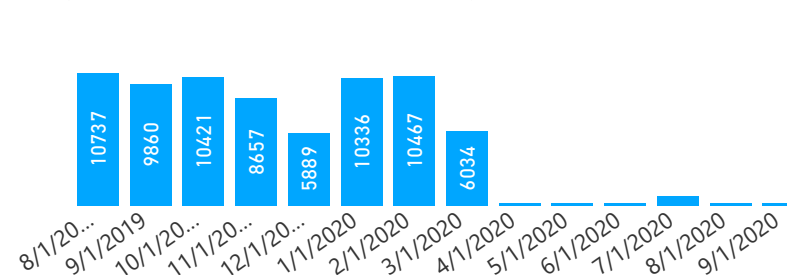

6%
81,483

Female

52%
738,630

Youth

23%
327,243

Age & Gender Breakdown

Registered New Arrivals by Arrival Month

Population by Location

* Kampala includes other Urban areas

Top 3 by Country of Origin

South Sudanese by Ethnicity - Top 6

Congolese by Ethnicity - Top 6

Specific Needs - Top 6

UAM/SC = Unaccompanied or separated child

Entitled to Assistance (in Settlements)