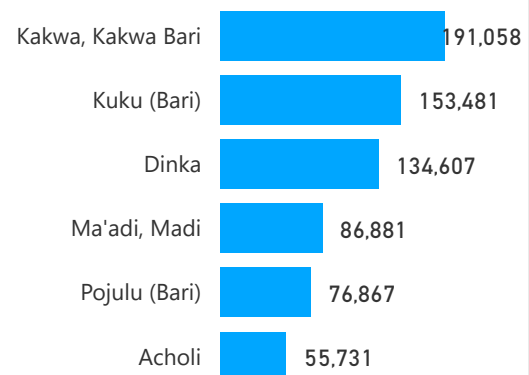

81%
1,164,536

Elderly

3%
39,520

Total Refugees

1,407,981

Total Asylum-Seekers

23,496

Living in Urban areas

6%
81,483

Female

52%
738,630

Youth

23%
327,243

Age & Gender Breakdown

Registered New Arrivals by Arrival Month

Population by Location

* Kampala includes other Urban areas

Top 3 by Country of Origin

South Sudanese by Ethnicity - Top 6

Congolese by Ethnicity - Top 6

Specific Needs - Top 6

UAM/SC = Unaccompanied or separated child

Entitled to Assistance (in Settlements)