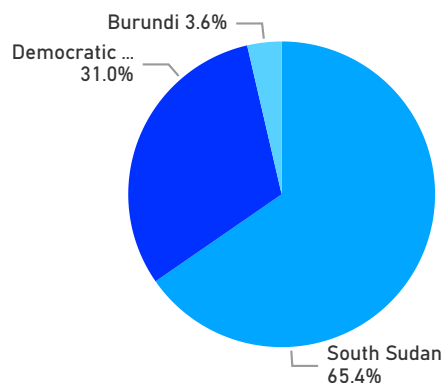

6%
81,483

Female

52%
738,630

Youth

23%
327,243

Age & Gender Breakdown

Registered New Arrivals by Arrival Month

Population by Location

* Kampala includes other Urban areas

Top 3 by Country of Origin

South Sudanese by Ethnicity - Top 6

Congolese by Ethnicity - Top 6

Specific Needs - Top 6

UAM/SC = Unaccompanied or separated child

Entitled to Assistance (in Settlements)