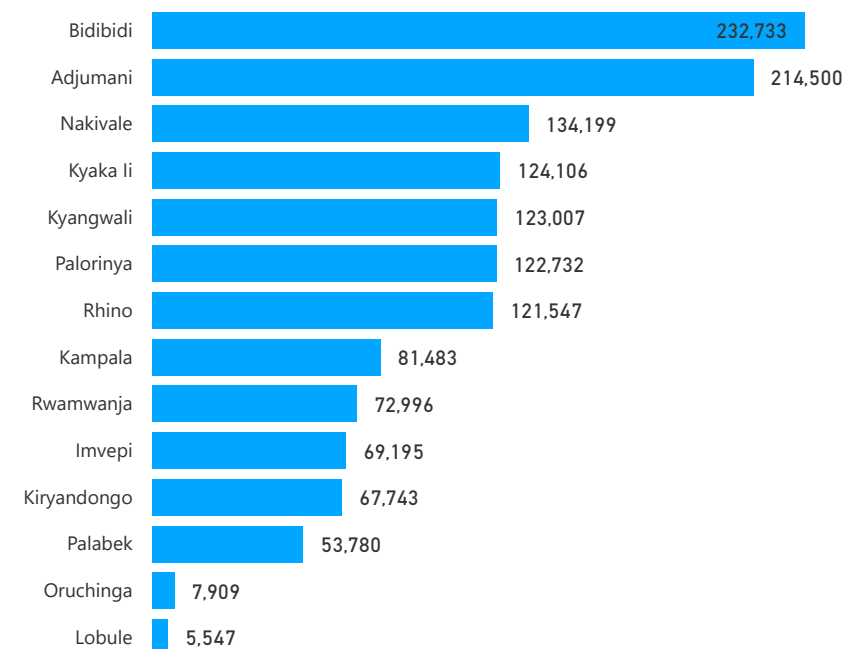

81%
1,164,536

Elderly

3%
39,520

Total Refugees

1,407,981

Total Asylum-Seekers

23,496

Living in Urban areas

6%
81,483

Female

52%
738,630

Youth

23%
327,243

Age & Gender Breakdown

Registered New Arrivals by Arrival Month

Population by Location

* Kampala includes other Urban areas

Top 3 by Country of Origin

South Sudanese by Ethnicity - Top 6

Congolese by Ethnicity - Top 6

Specific Needs - Top 6

UAM/SC = Unaccompanied or separated child

Entitled to Assistance (in Settlements)