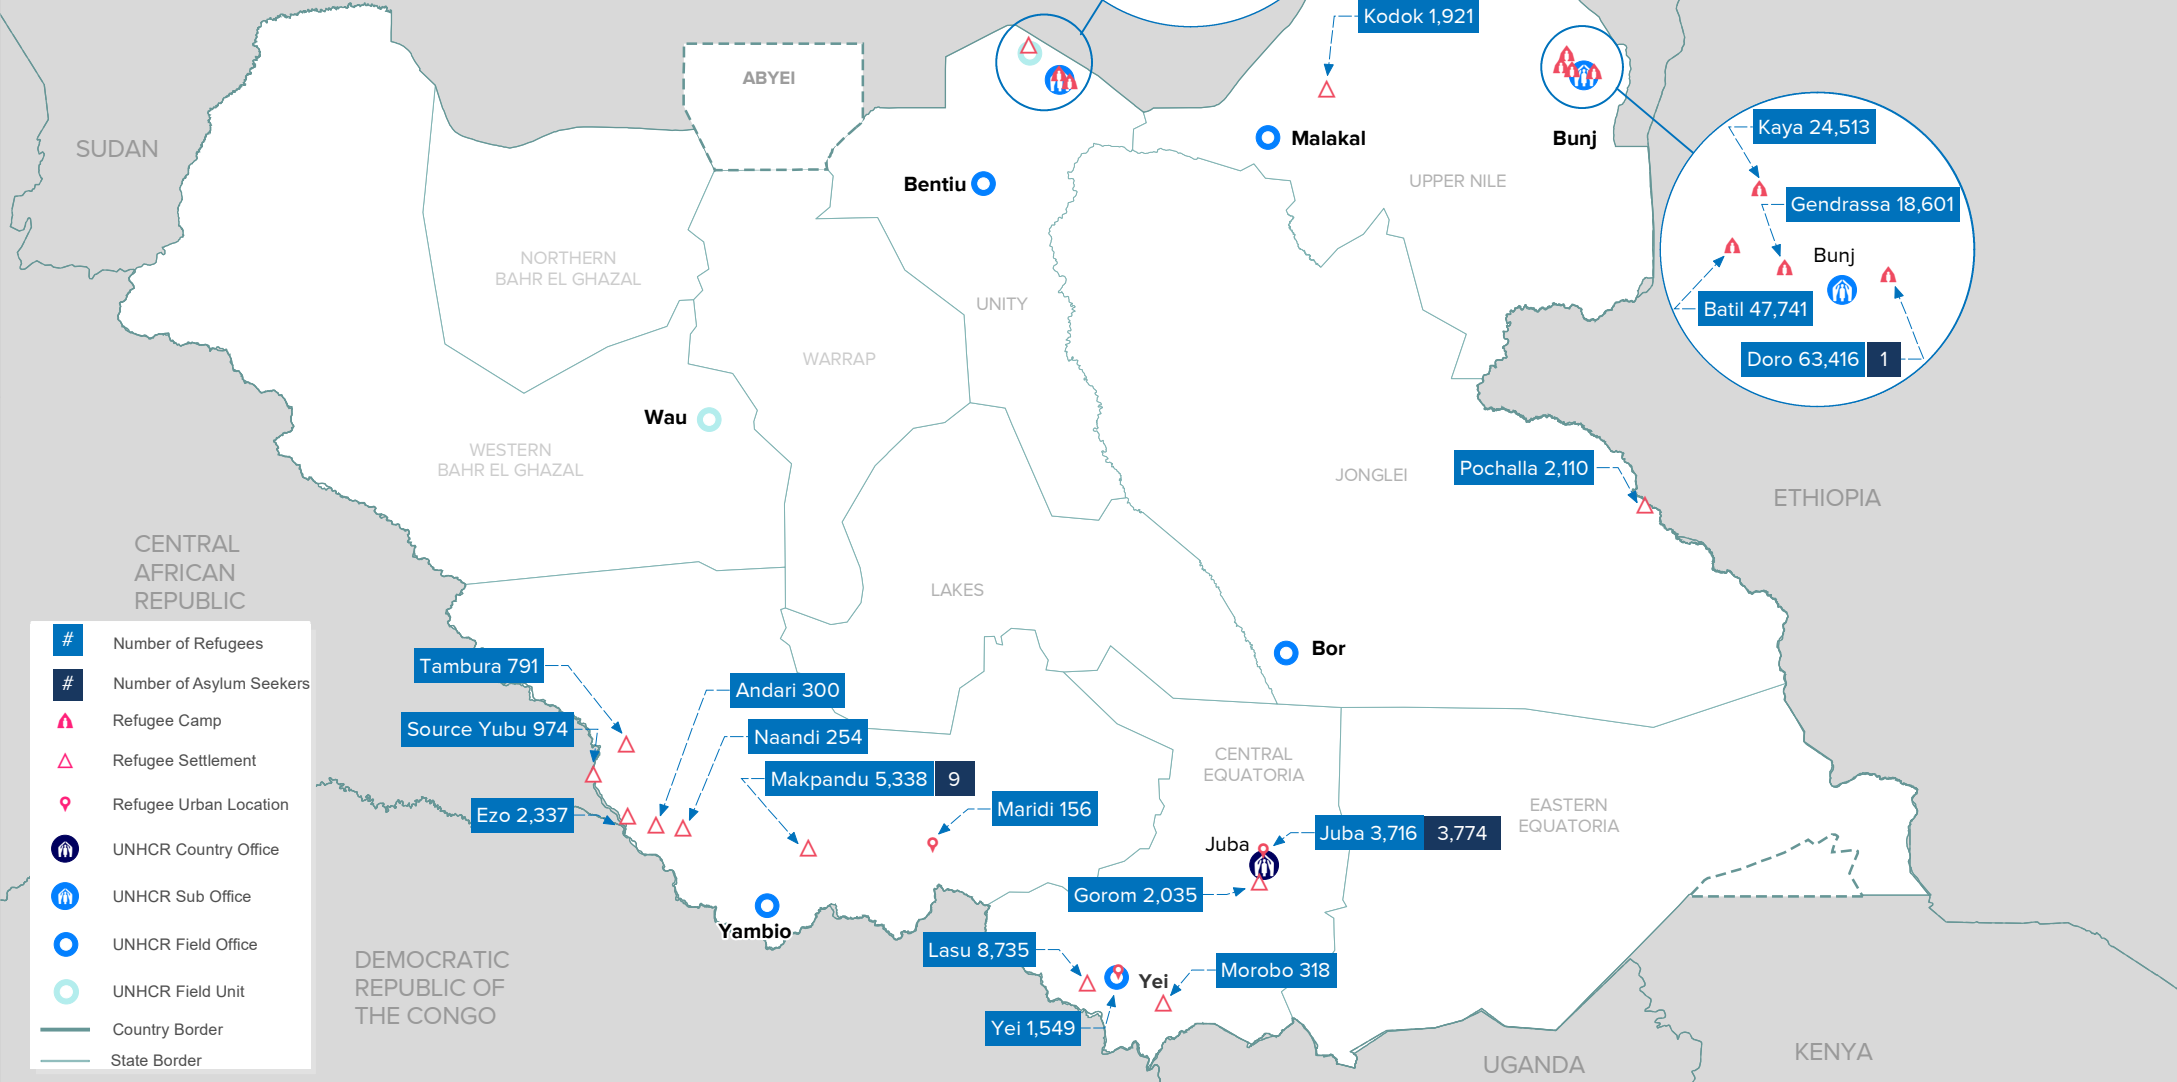

State	Total Pop.	Ref. Pop.	ASY Pop.	Ref. Pop. %
Upper Nile	156,193	156,192	1	51%
Unity	120,609	120,605	4	40%
Central Equatoria	20,127	16,353	3,774	5%
Western Equatoria	10,159	10,150	9	3%
Jonglei State	2,110	2,110	0	1%
Total	309,198	305,410	3,788	100%

- # Number of Refugees
- # Number of Asylum Seekers
- 🏠 Refugee Camp
- 🏡 Refugee Settlement
- 📍 Refugee Urban Location
- 🏢 UNHCR Country Office
- 🏢 UNHCR Sub Office
- 🏢 UNHCR Field Office
- 🏢 UNHCR Field Unit
- Country Border
- State Border