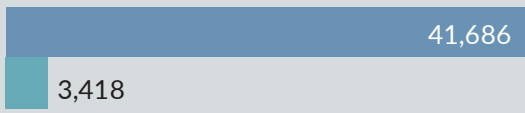

Influx of Congolese into Zambia

as of 01 May 2018

Refugees and asylum-seekers from the Dem. Rep. of the Congo

■ Total Congolese (refugees and asylum-seekers)
■ New arrivals of Congolese in 2018

-  UNHCR Country Office
-  UNHCR Sub-Office
-  UNHCR Field Office
-  UNHCR Field Unit
-  Refugee Center
-  Refugee Settlement
-  Refugee Urban Location
-  Area of origin
-  Place of interest
-  Province capital
-  Crossing point
-  National capital
-  International Boundary
-  Province boundary