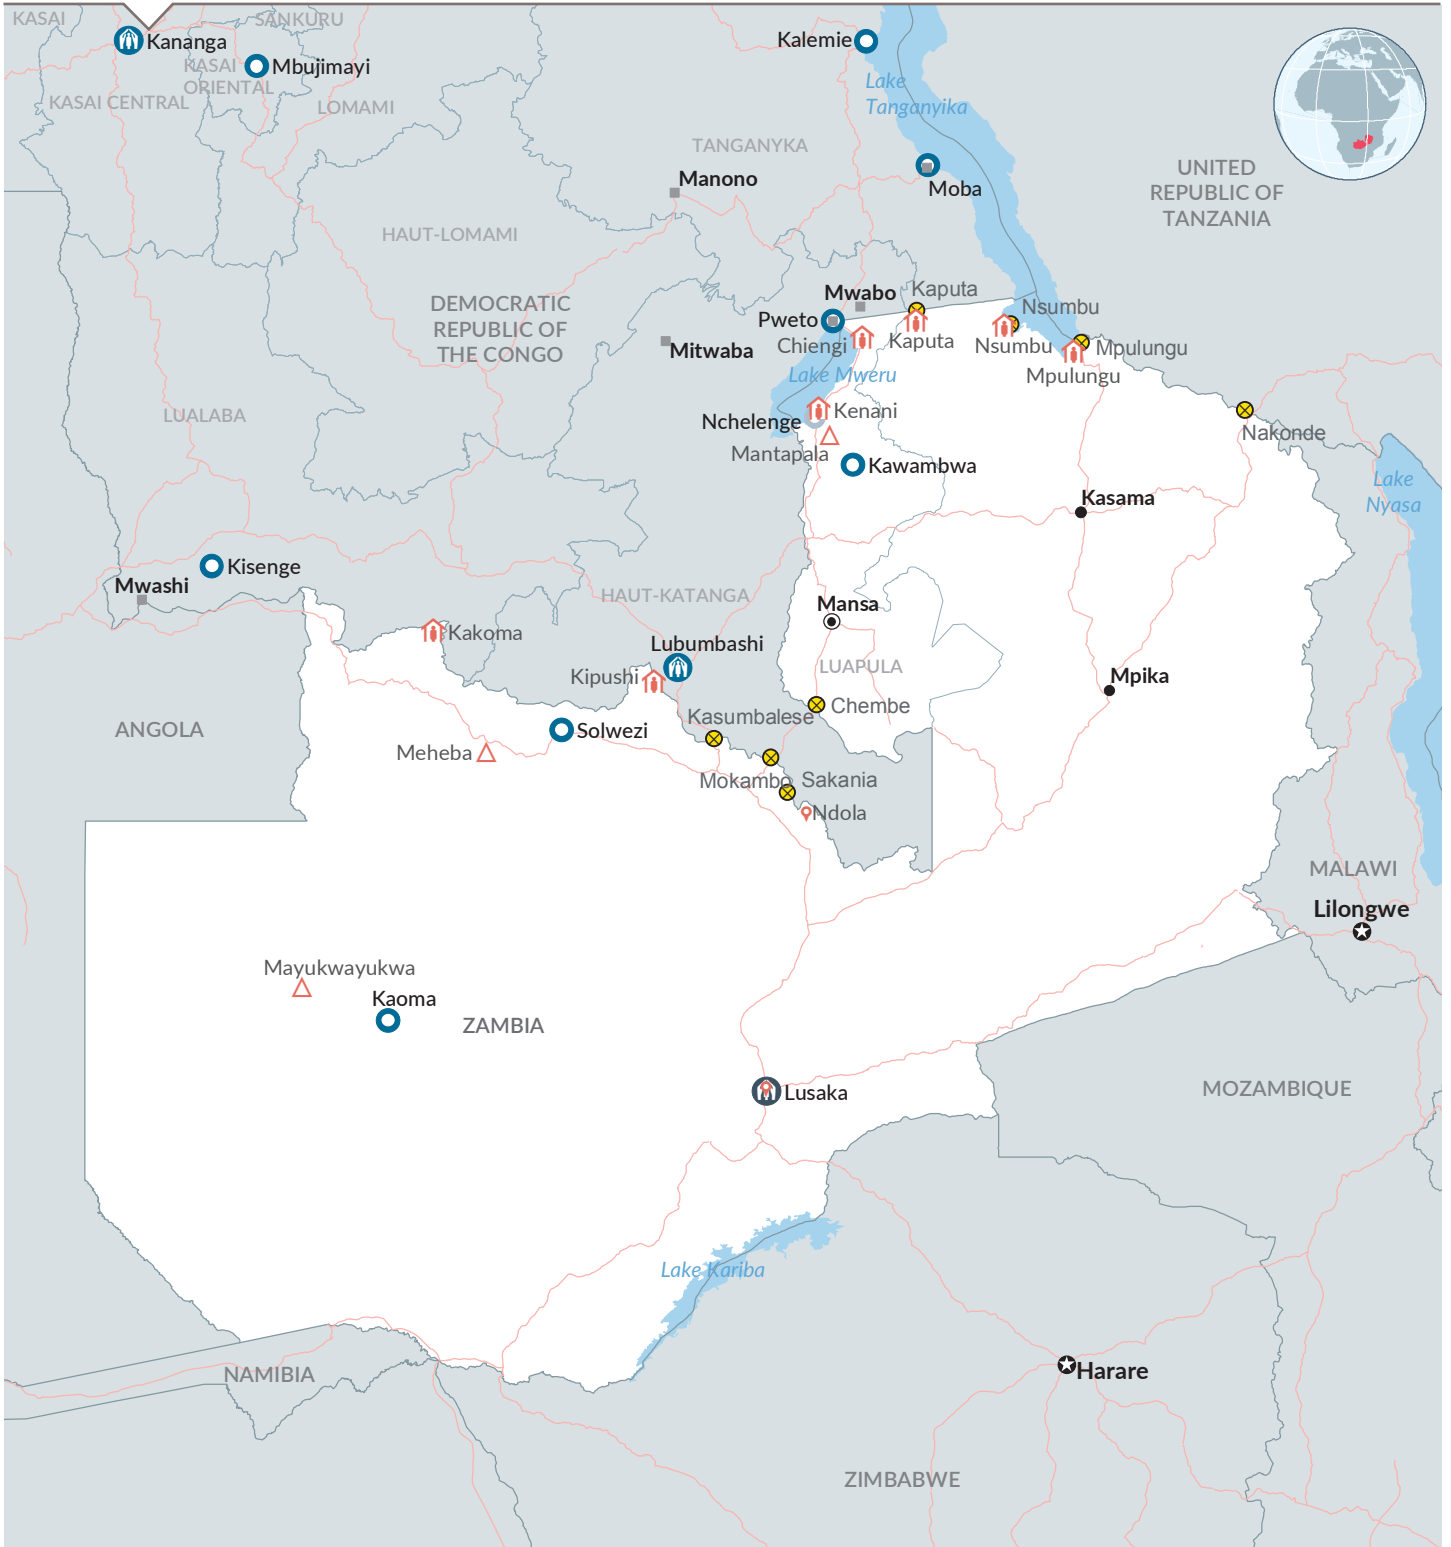

Influx of Congolese into Zambia

as of 01 May 2018

Refugees and asylum-seekers from the Dem. Rep. of the Congo

■ Total Congolese (refugees and asylum-seekers)
■ New arrivals of Congolese in 2018

-  UNHCR Country Office
-  UNHCR Sub-Office
-  UNHCR Field Office
-  UNHCR Field Unit
-  Refugee Center
-  Refugee Settlement
-  Refugee Urban Location
-  Area of origin
-  Place of interest
-  Province capital
-  Crossing point
-  National capital
-  International Boundary
-  Province boundary

The boundaries and names shown and the designations used on this map do not imply official endorsement or acceptance by the United Nations.