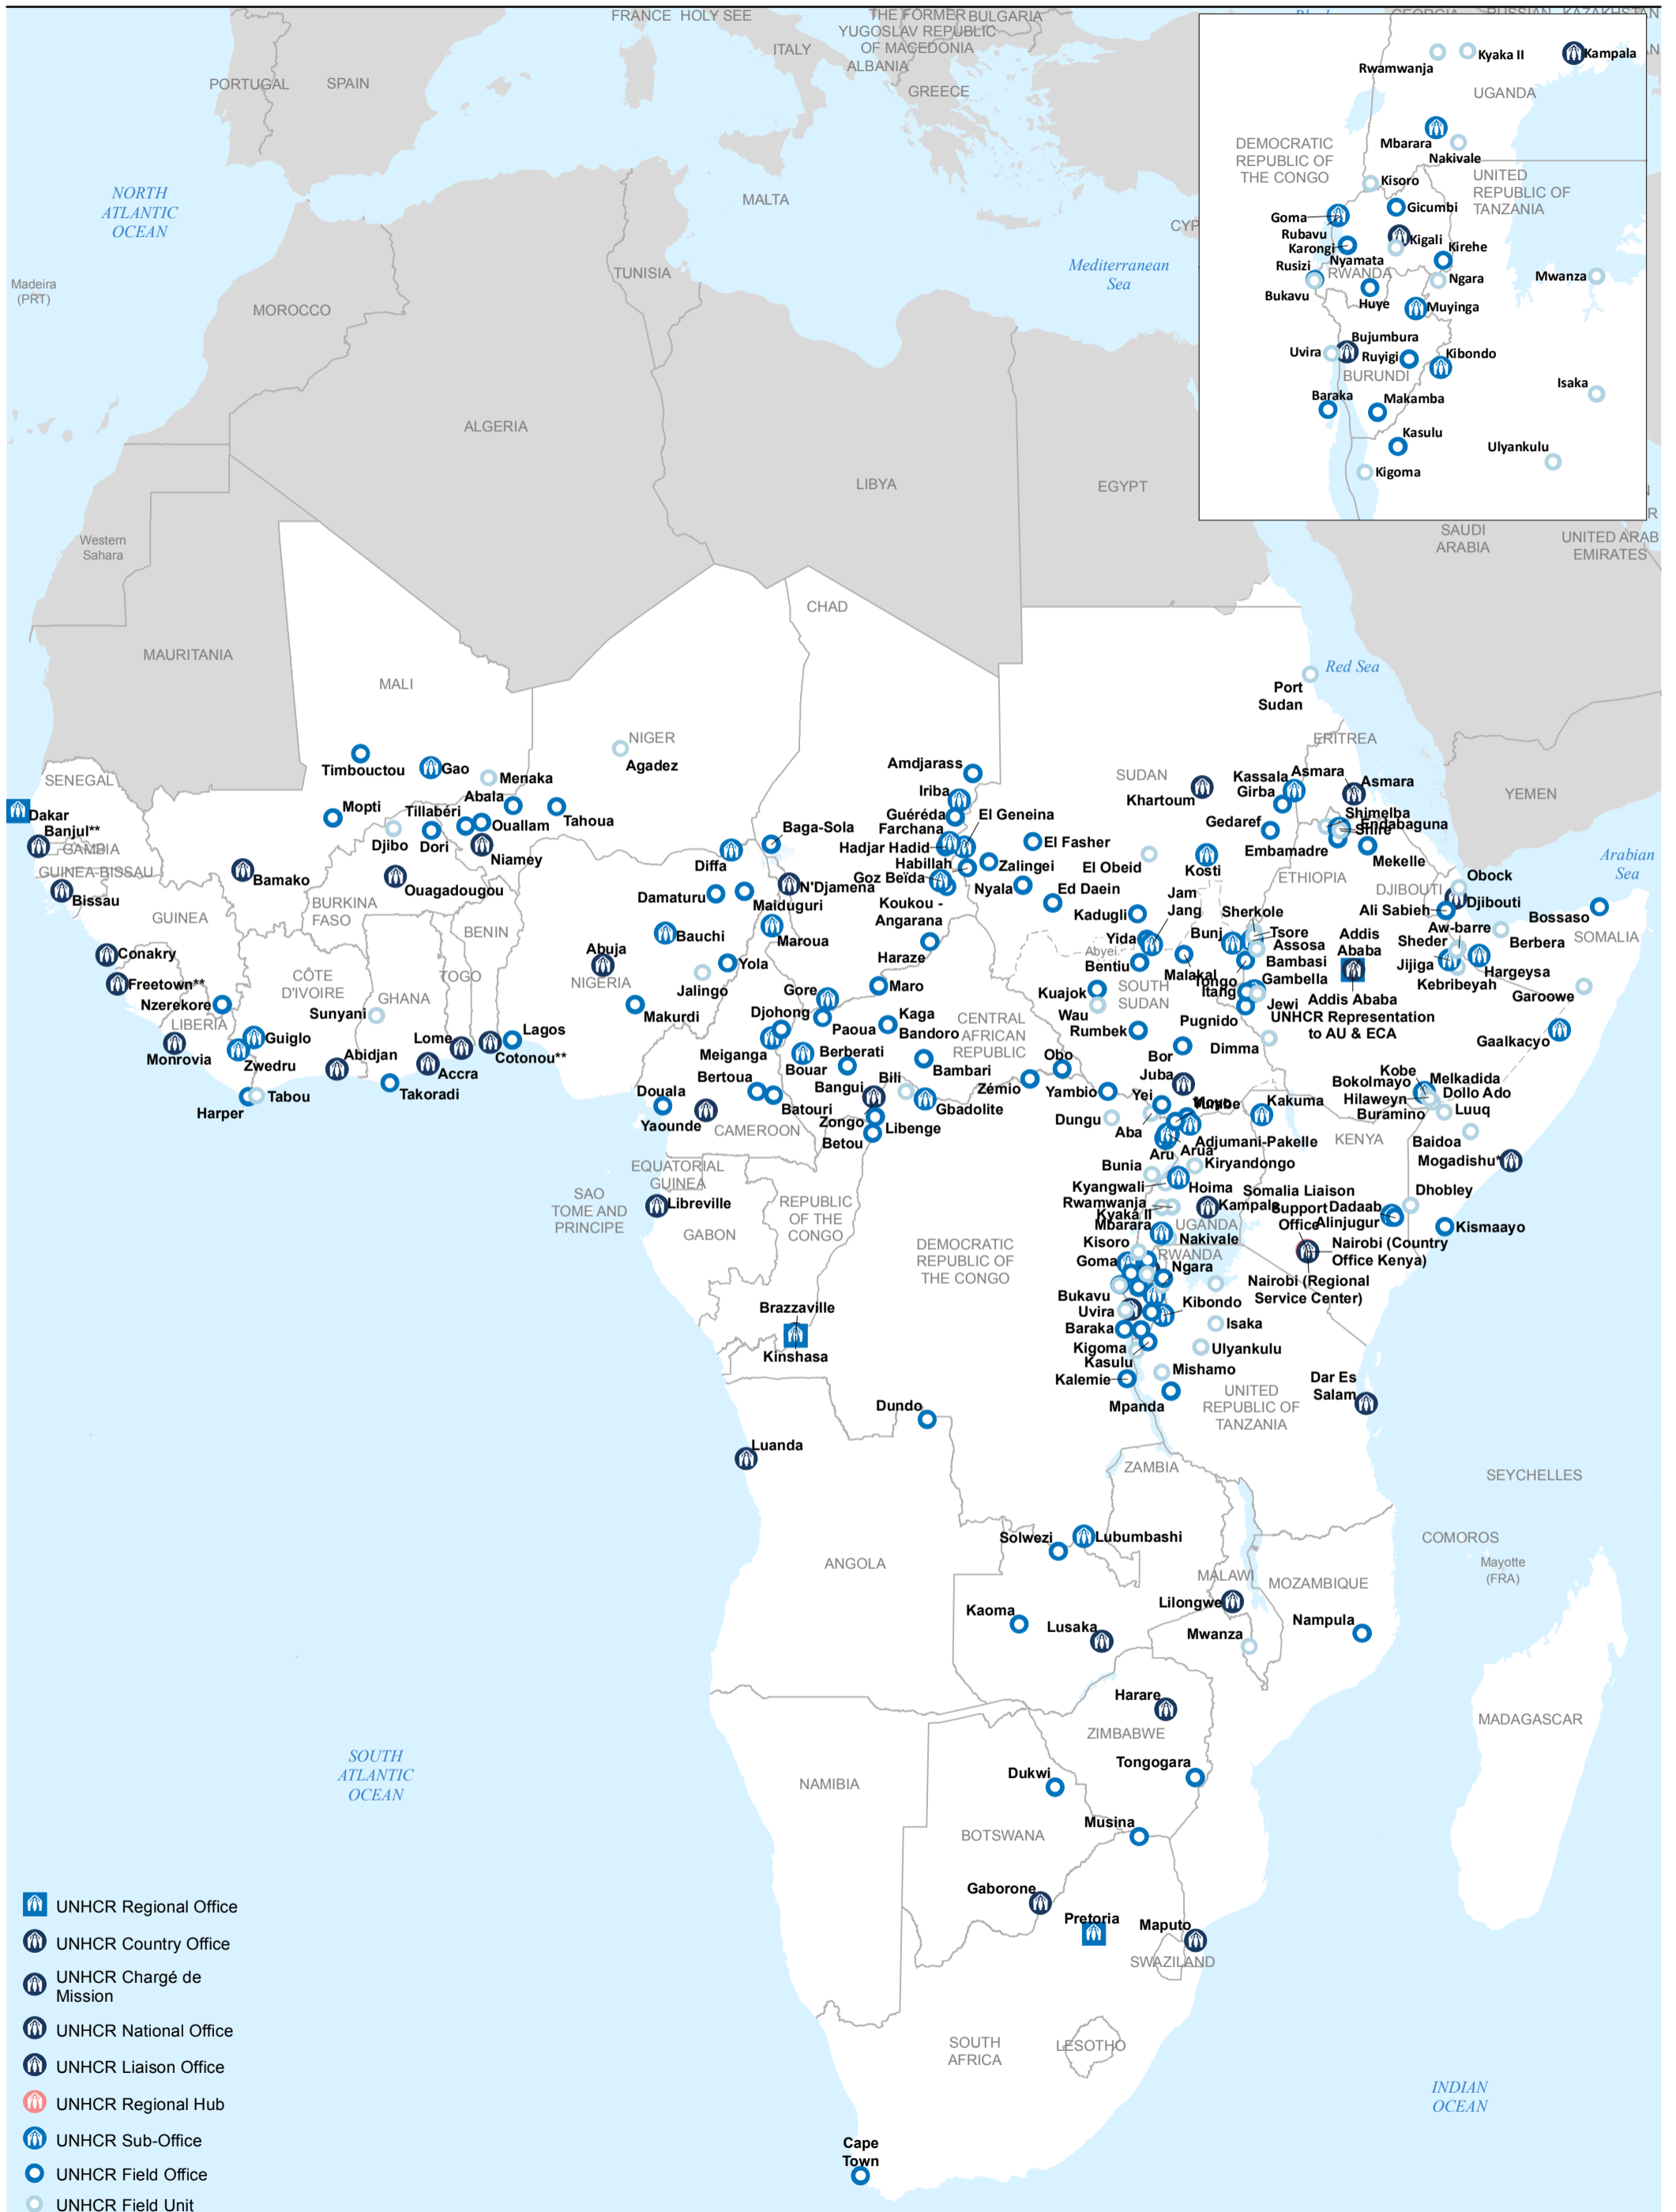

Africa

UNHCR presence

as of 11 Aug 2017

The boundaries and names shown and the designations used on this map do not imply official endorsement or acceptance by the United Nations.

200km