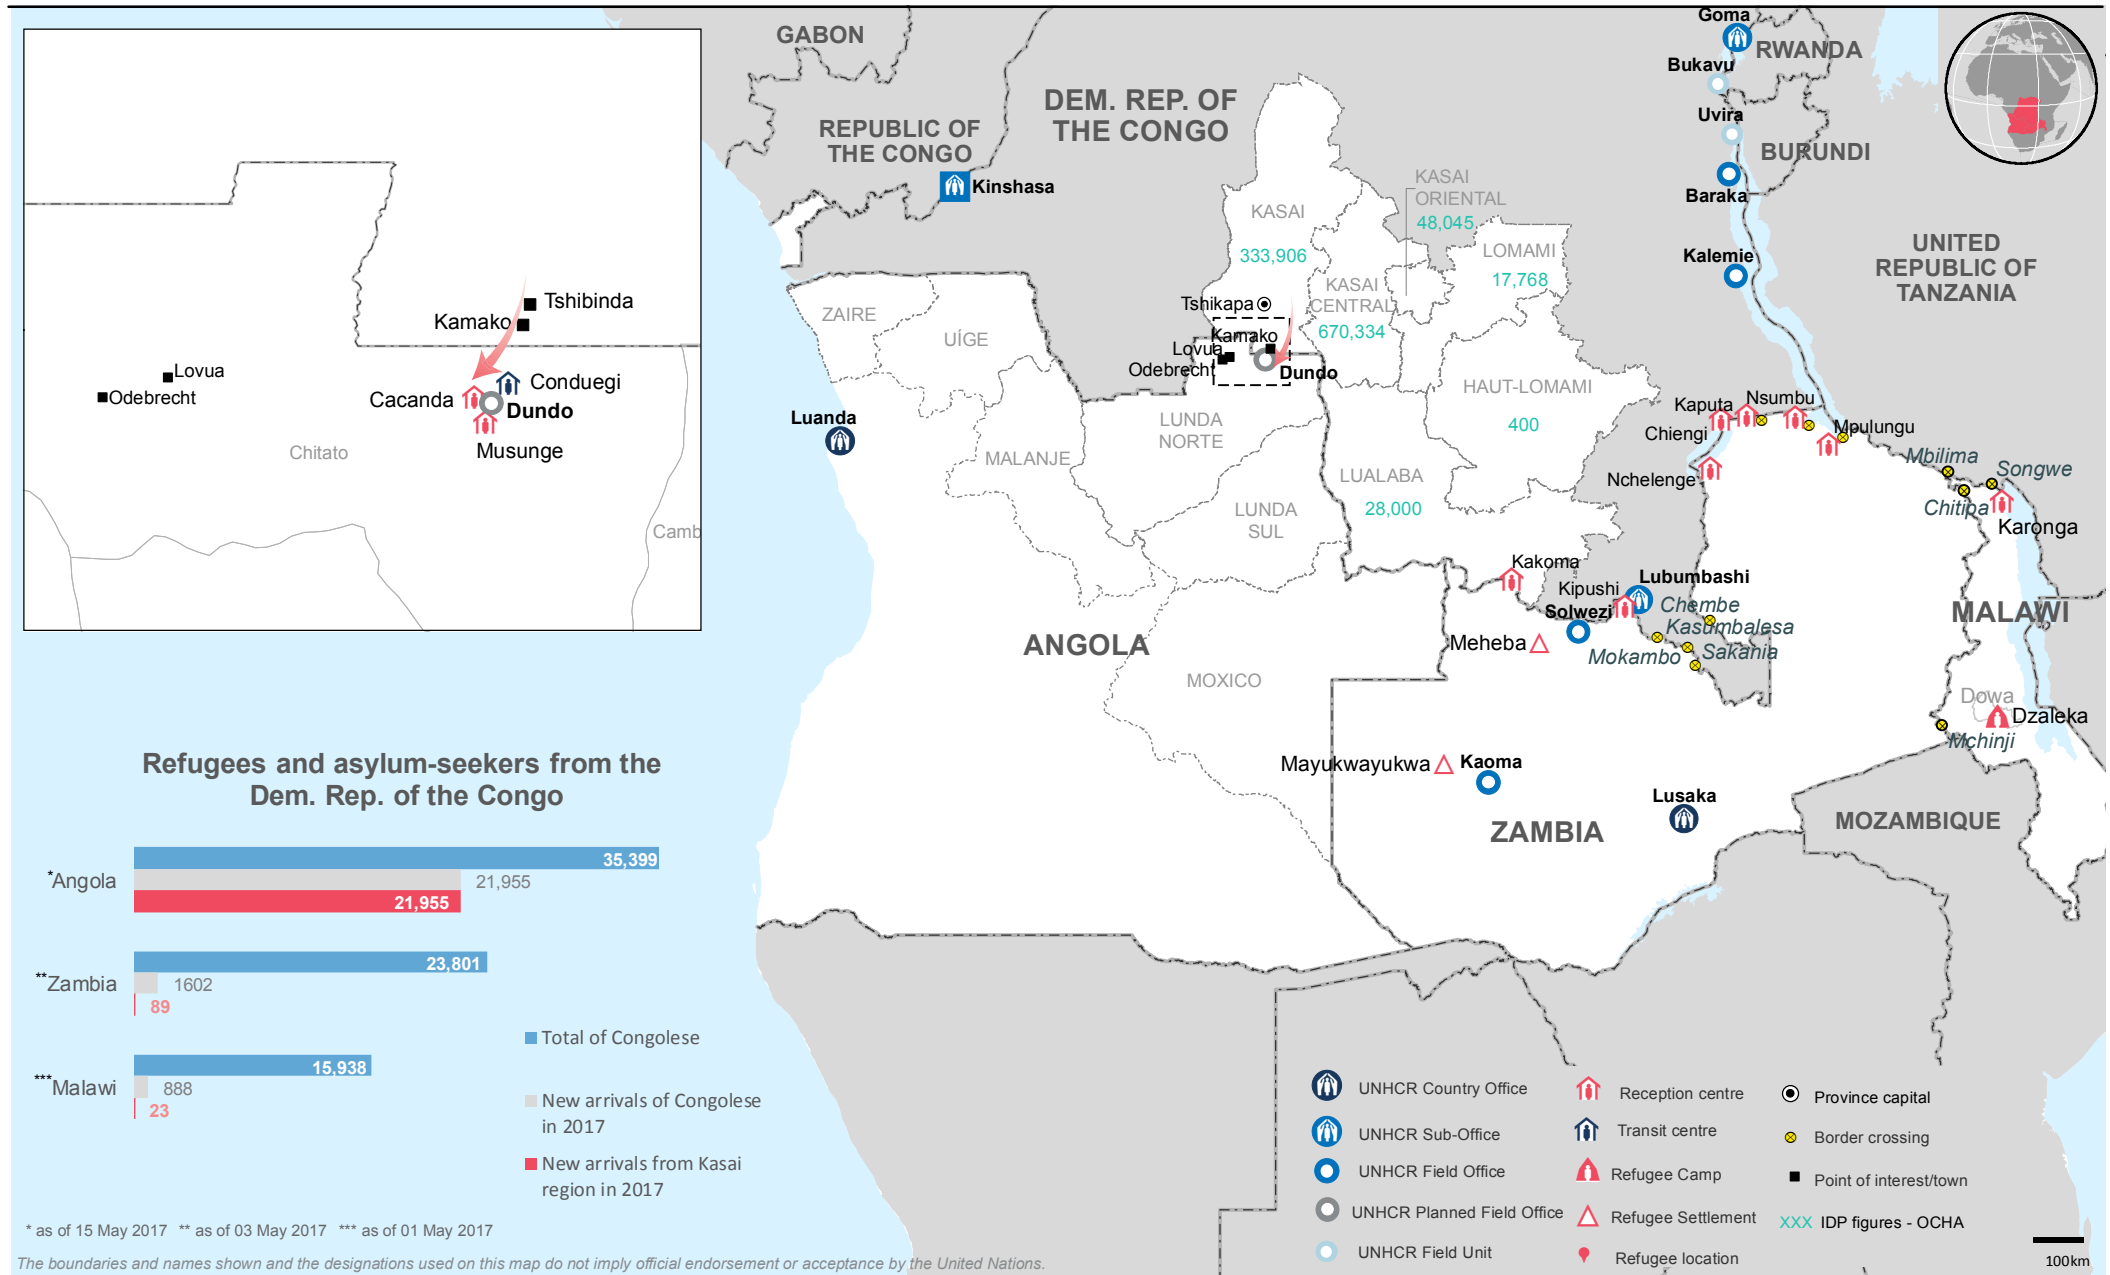

Dem. Rep. of the Congo - Kasai Region Situation

Angola, Zambia and Malawi

as of 15 May 2017 or latest figures available

* as of 15 May 2017 ** as of 03 May 2017 *** as of 01 May 2017

The boundaries and names shown and the designations used on this map do not imply official endorsement or acceptance by the United Nations.