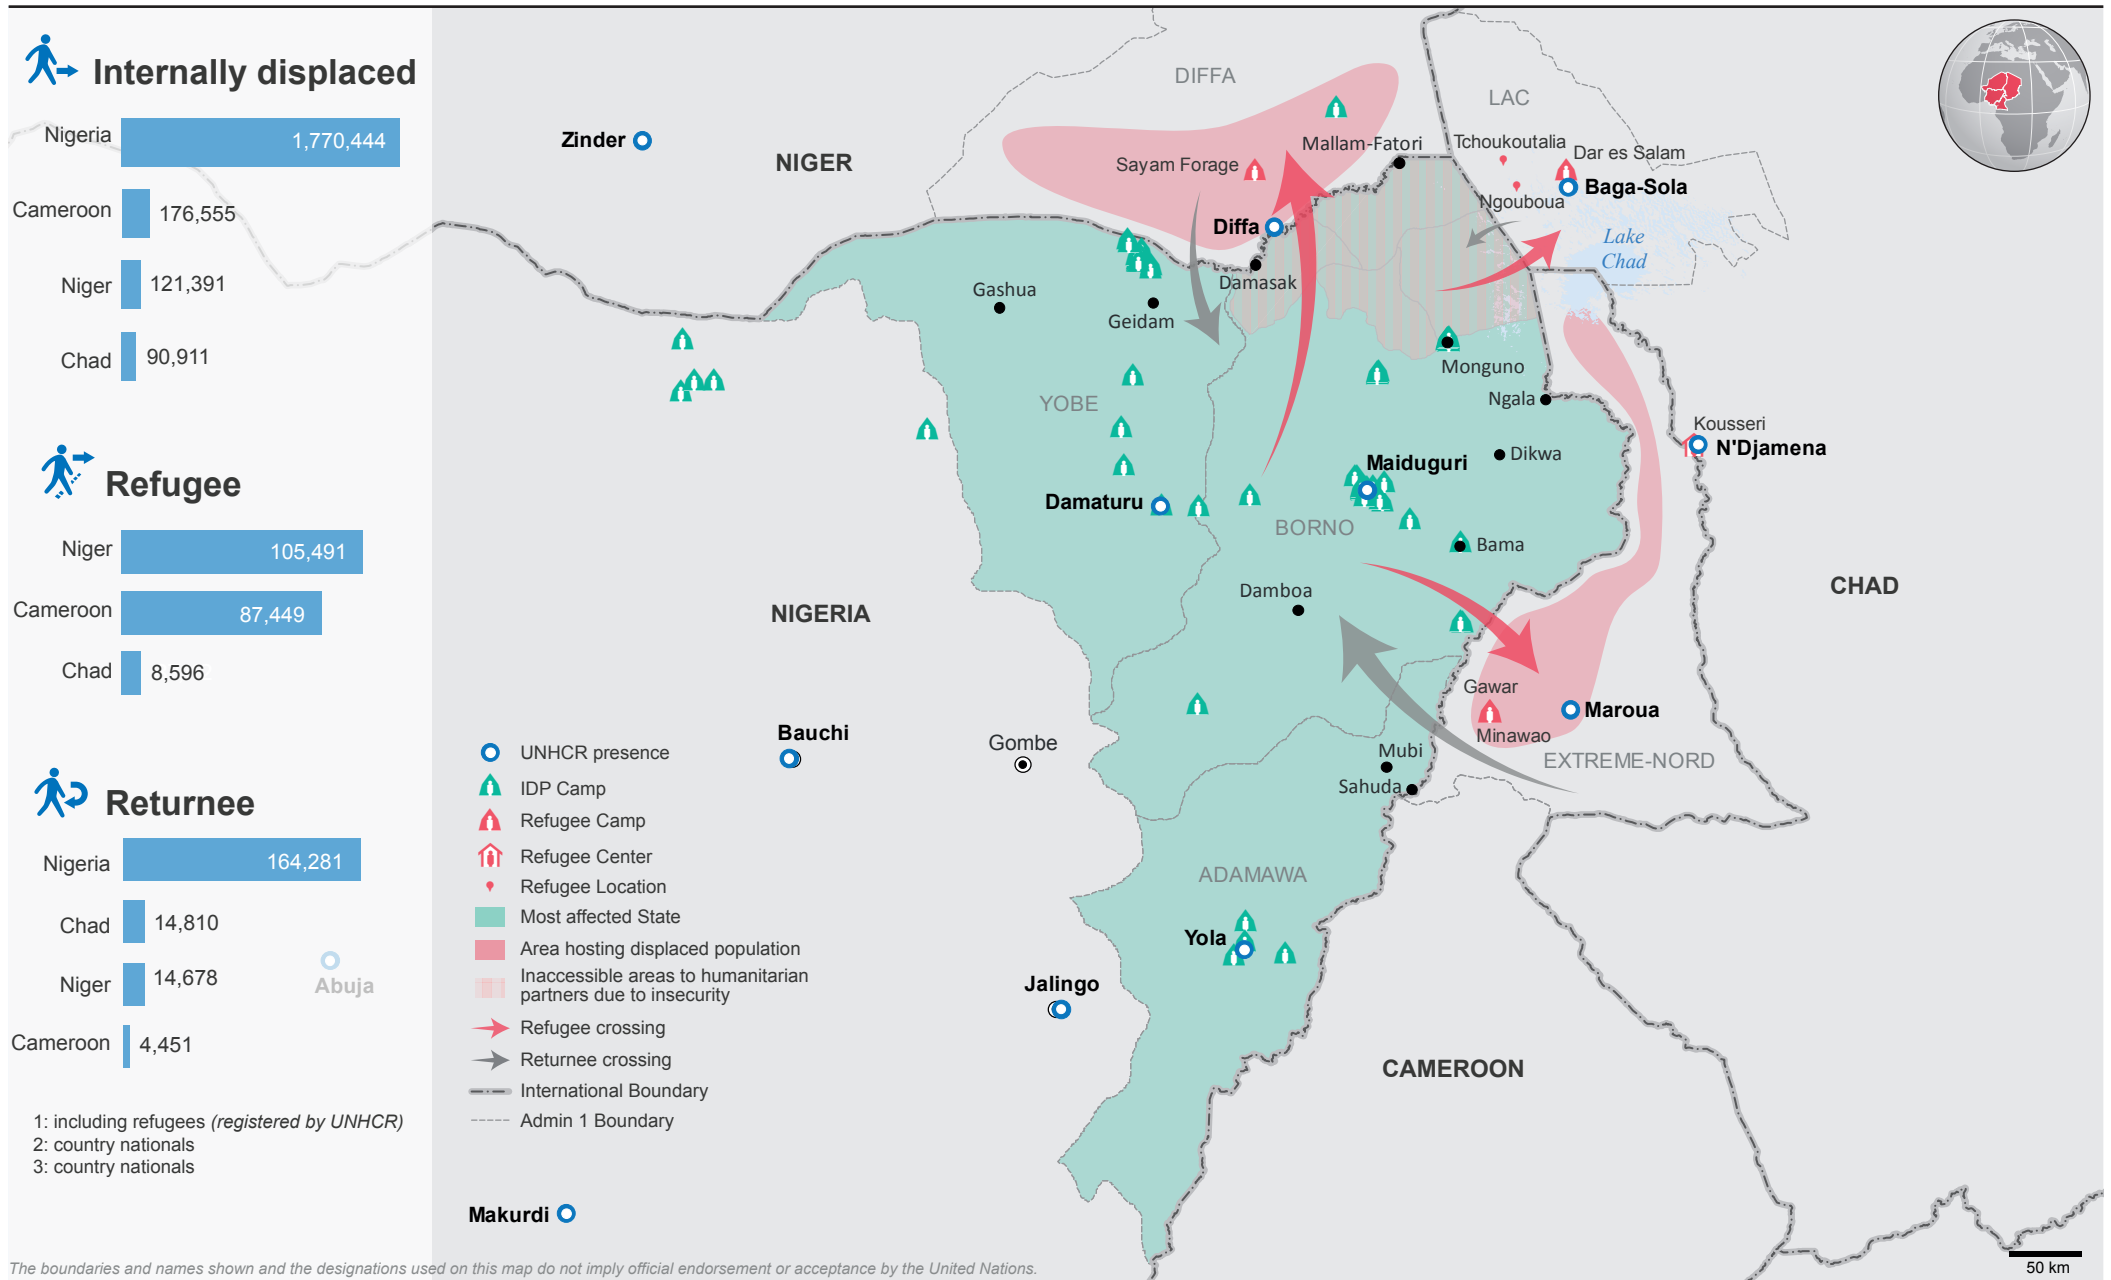

NIGERIA SITUATION

Populations forcibly displaced by the insurgency in the Lake Chad Basin Region

As of 31 January or latest figures available

The boundaries and names shown and the designations used on this map do not imply official endorsement or acceptance by the United Nations.