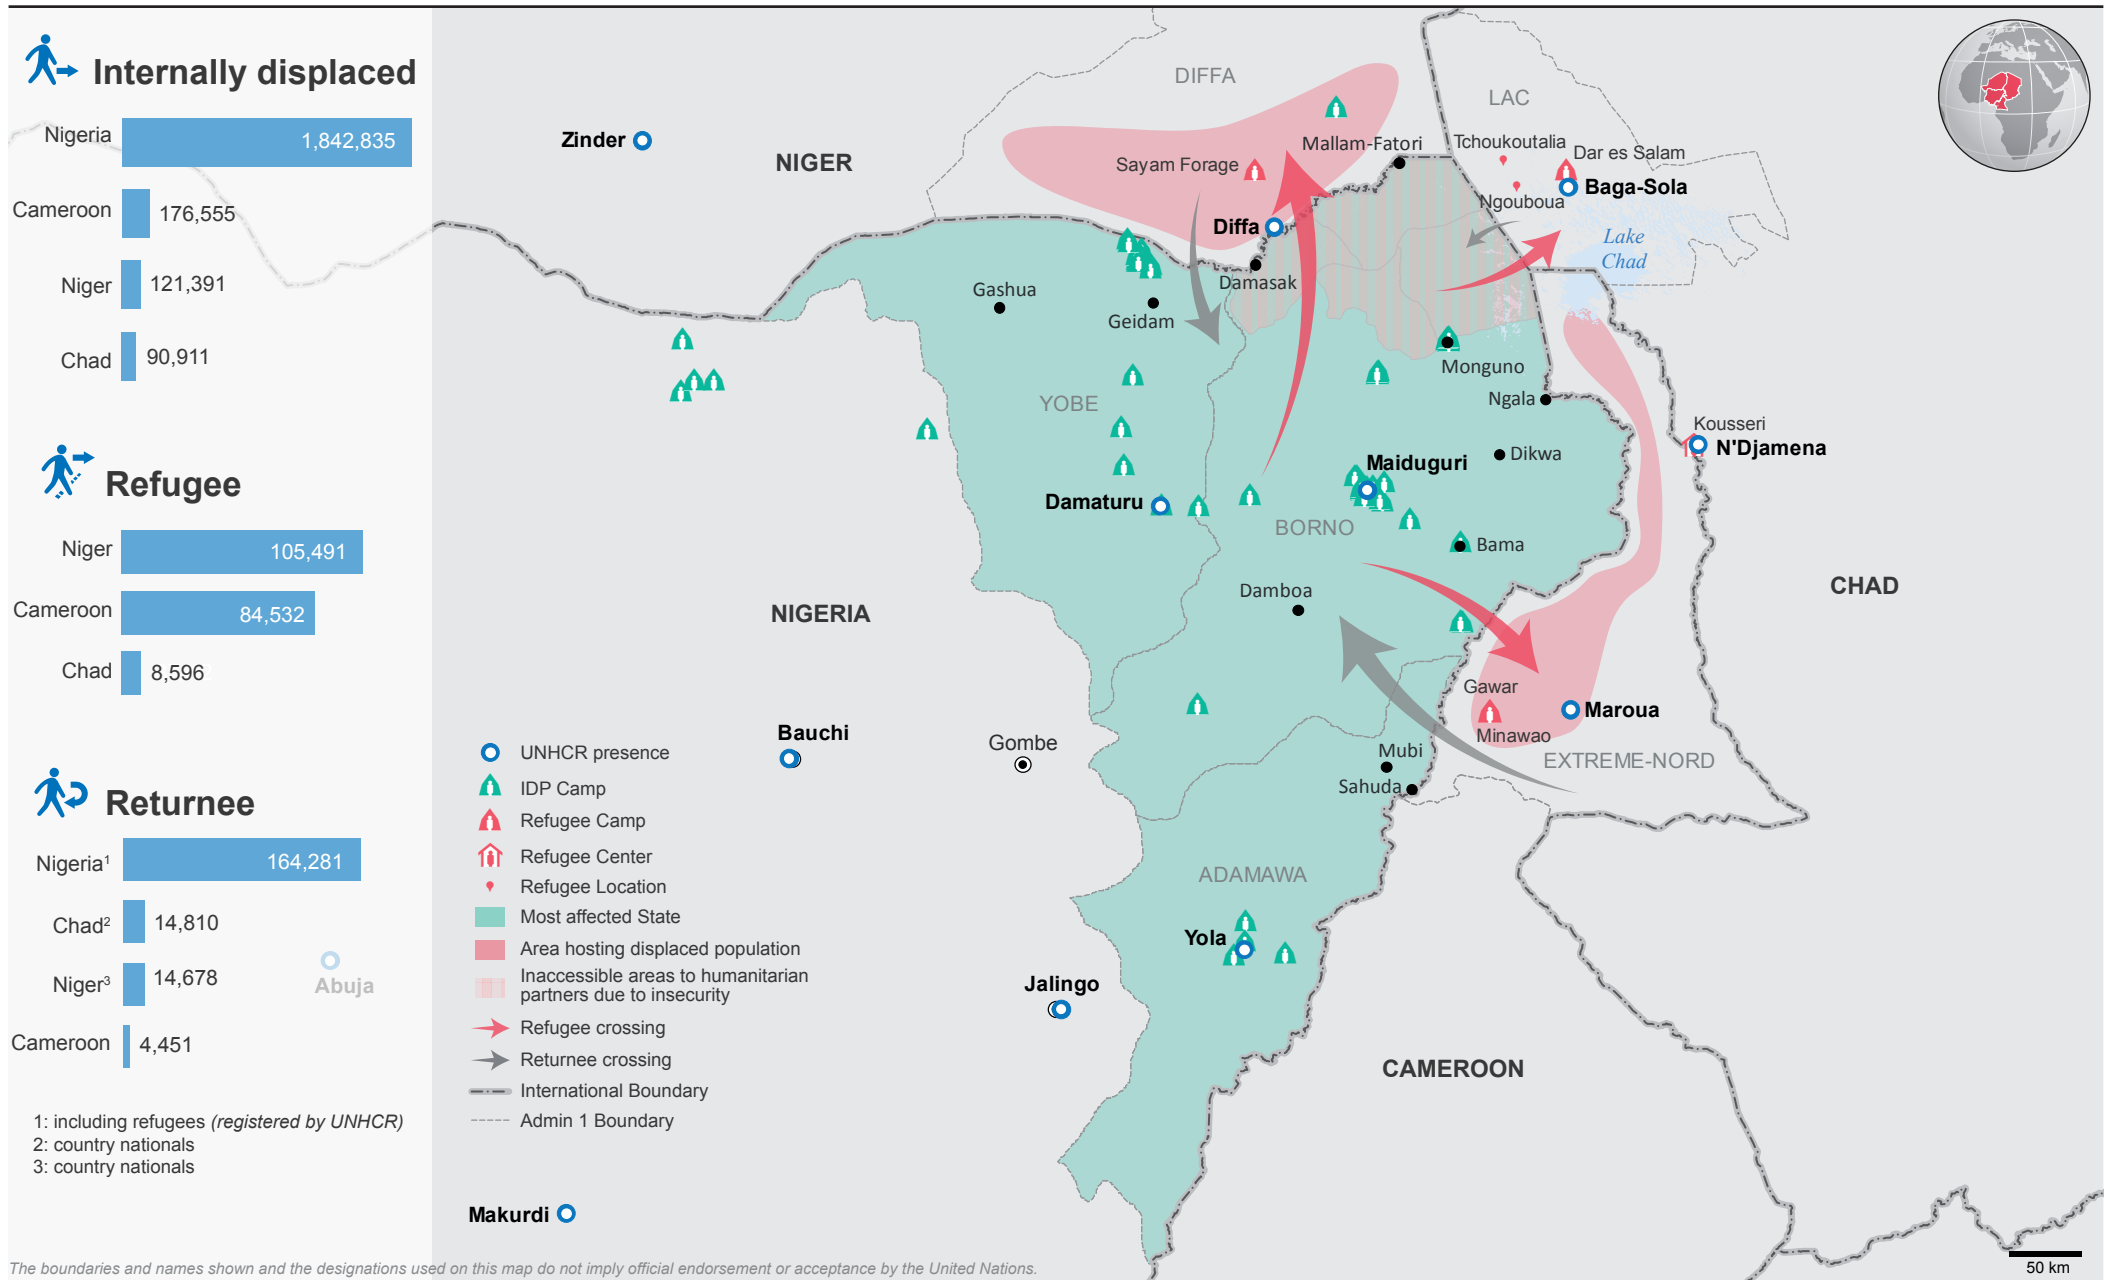

# NIGERIA SITUATION

## Populations forcibly displaced by the insurgency in the Lake Chad Basin Region

As of 3 February or latest figures available

The boundaries and names shown and the designations used on this map do not imply official endorsement or acceptance by the United Nations.