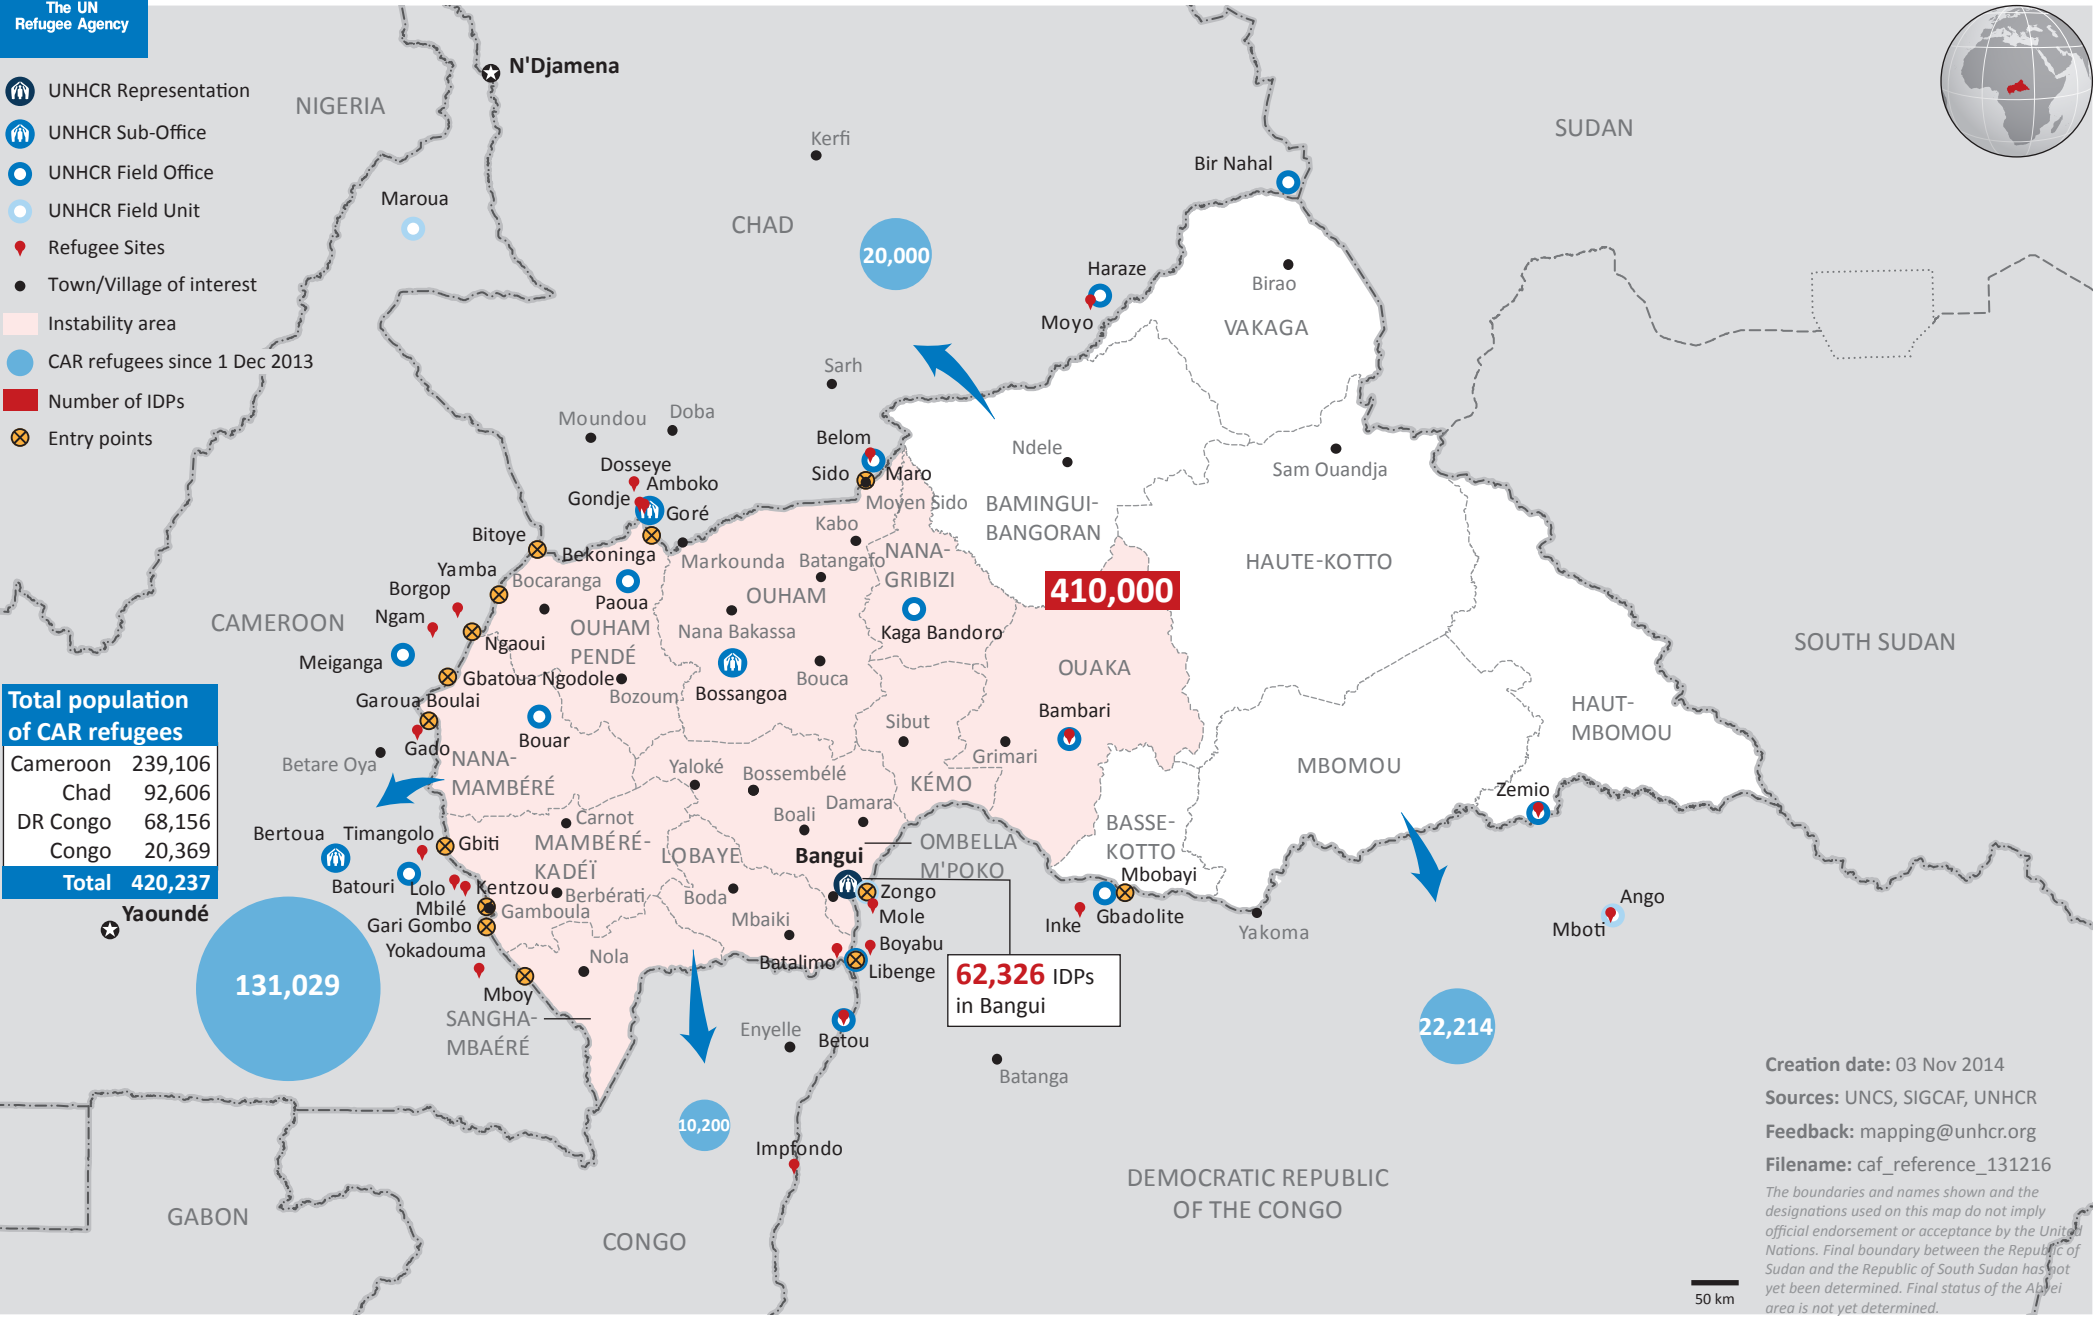

# Central African Republic Emergency Situation

as of 31 October 2014

- UNHCR Representation
- UNHCR Sub-Office
- UNHCR Field Office
- UNHCR Field Unit
- Refugee Sites
- Town/Village of interest
- Instability area
- CAR refugees since 1 Dec 2013
- Number of IDPs
- Entry points

| Total population of CAR refugees |                |
|----------------------------------|----------------|
| Cameroon                         | 239,106        |
| Chad                             | 92,606         |
| DR Congo                         | 68,156         |
| Congo                            | 20,369         |
| <b>Total</b>                     | <b>420,237</b> |

Creation date: 03 Nov 2014  
 Sources: UNCS, SIGCAF, UNHCR  
 Feedback: [mapping@unhcr.org](mailto:mapping@unhcr.org)  
 Filename: caf\_reference\_131216  
 The boundaries and names shown and the designations used on this map do not imply official endorsement or acceptance by the United Nations. Final boundary between the Republic of Sudan and the Republic of South Sudan has not yet been determined. Final status of the Abyei area is not yet determined.