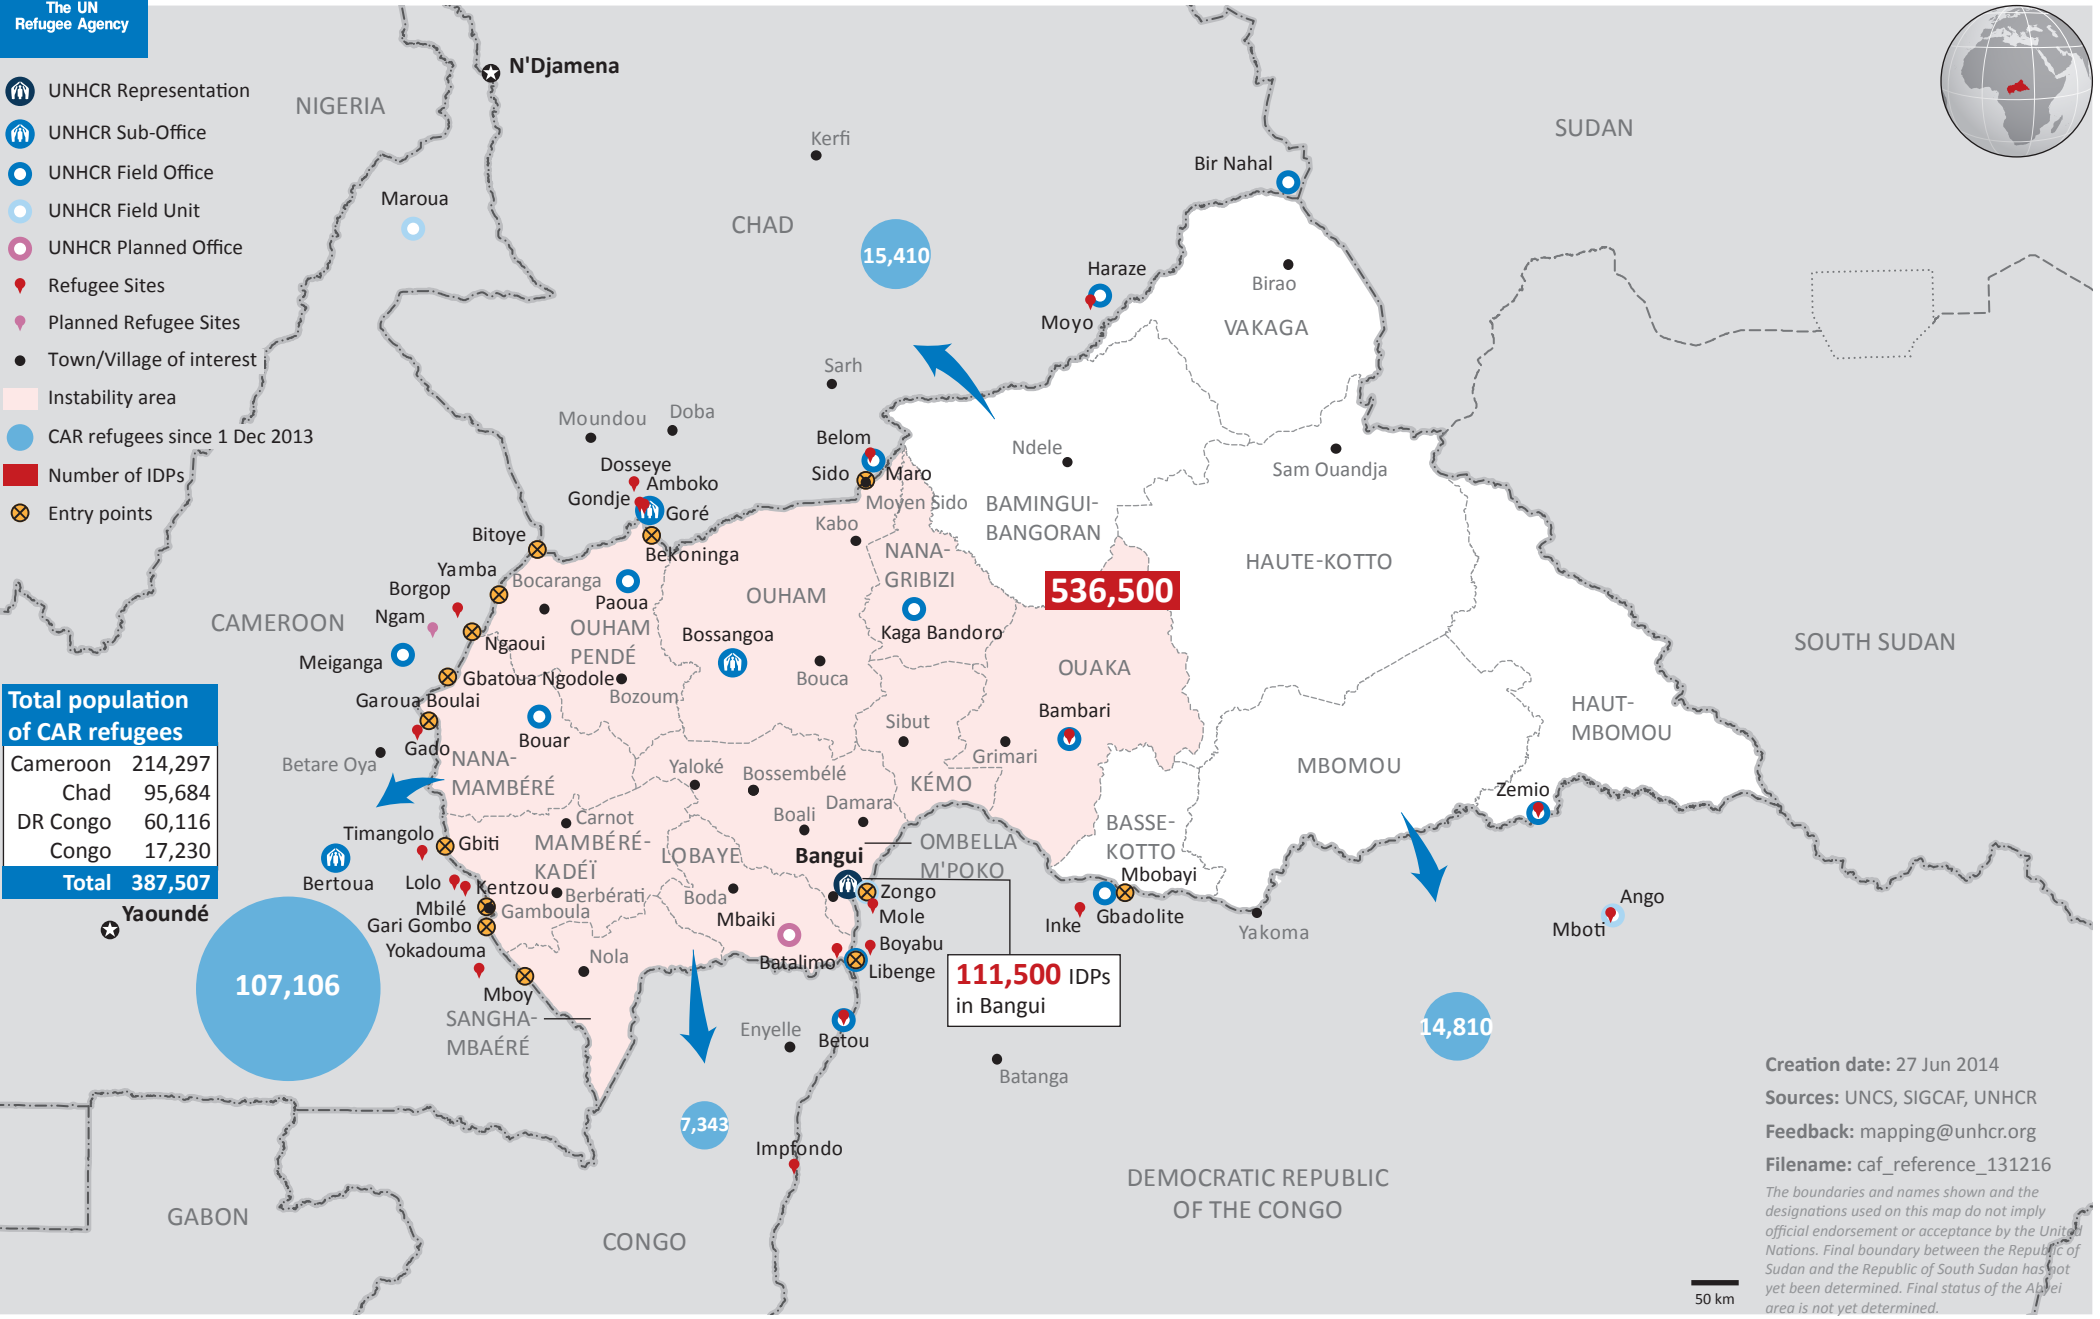

Central African Republic Emergency Situation

as of 27 June 2014

UNHCR Regional Bureau for Africa

- UNHCR Representation
- UNHCR Sub-Office
- UNHCR Field Office
- UNHCR Field Unit
- UNHCR Planned Office
- Refugee Sites
- Planned Refugee Sites
- Town/Village of interest
- Instability area
- CAR refugees since 1 Dec 2013
- Number of IDPs
- Entry points

Total population of CAR refugees	
Cameroon	214,297
Chad	95,684
DR Congo	60,116
Congo	17,230
Total	387,507

Creation date: 27 Jun 2014
 Sources: UNCS, SIGCAF, UNHCR
 Feedback: mapping@unhcr.org
 Filename: caf_reference_131216
 The boundaries and names shown and the designations used on this map do not imply official endorsement or acceptance by the United Nations. Final boundary between the Republic of Sudan and the Republic of South Sudan has not yet been determined. Final status of the Abyei area is not yet determined.