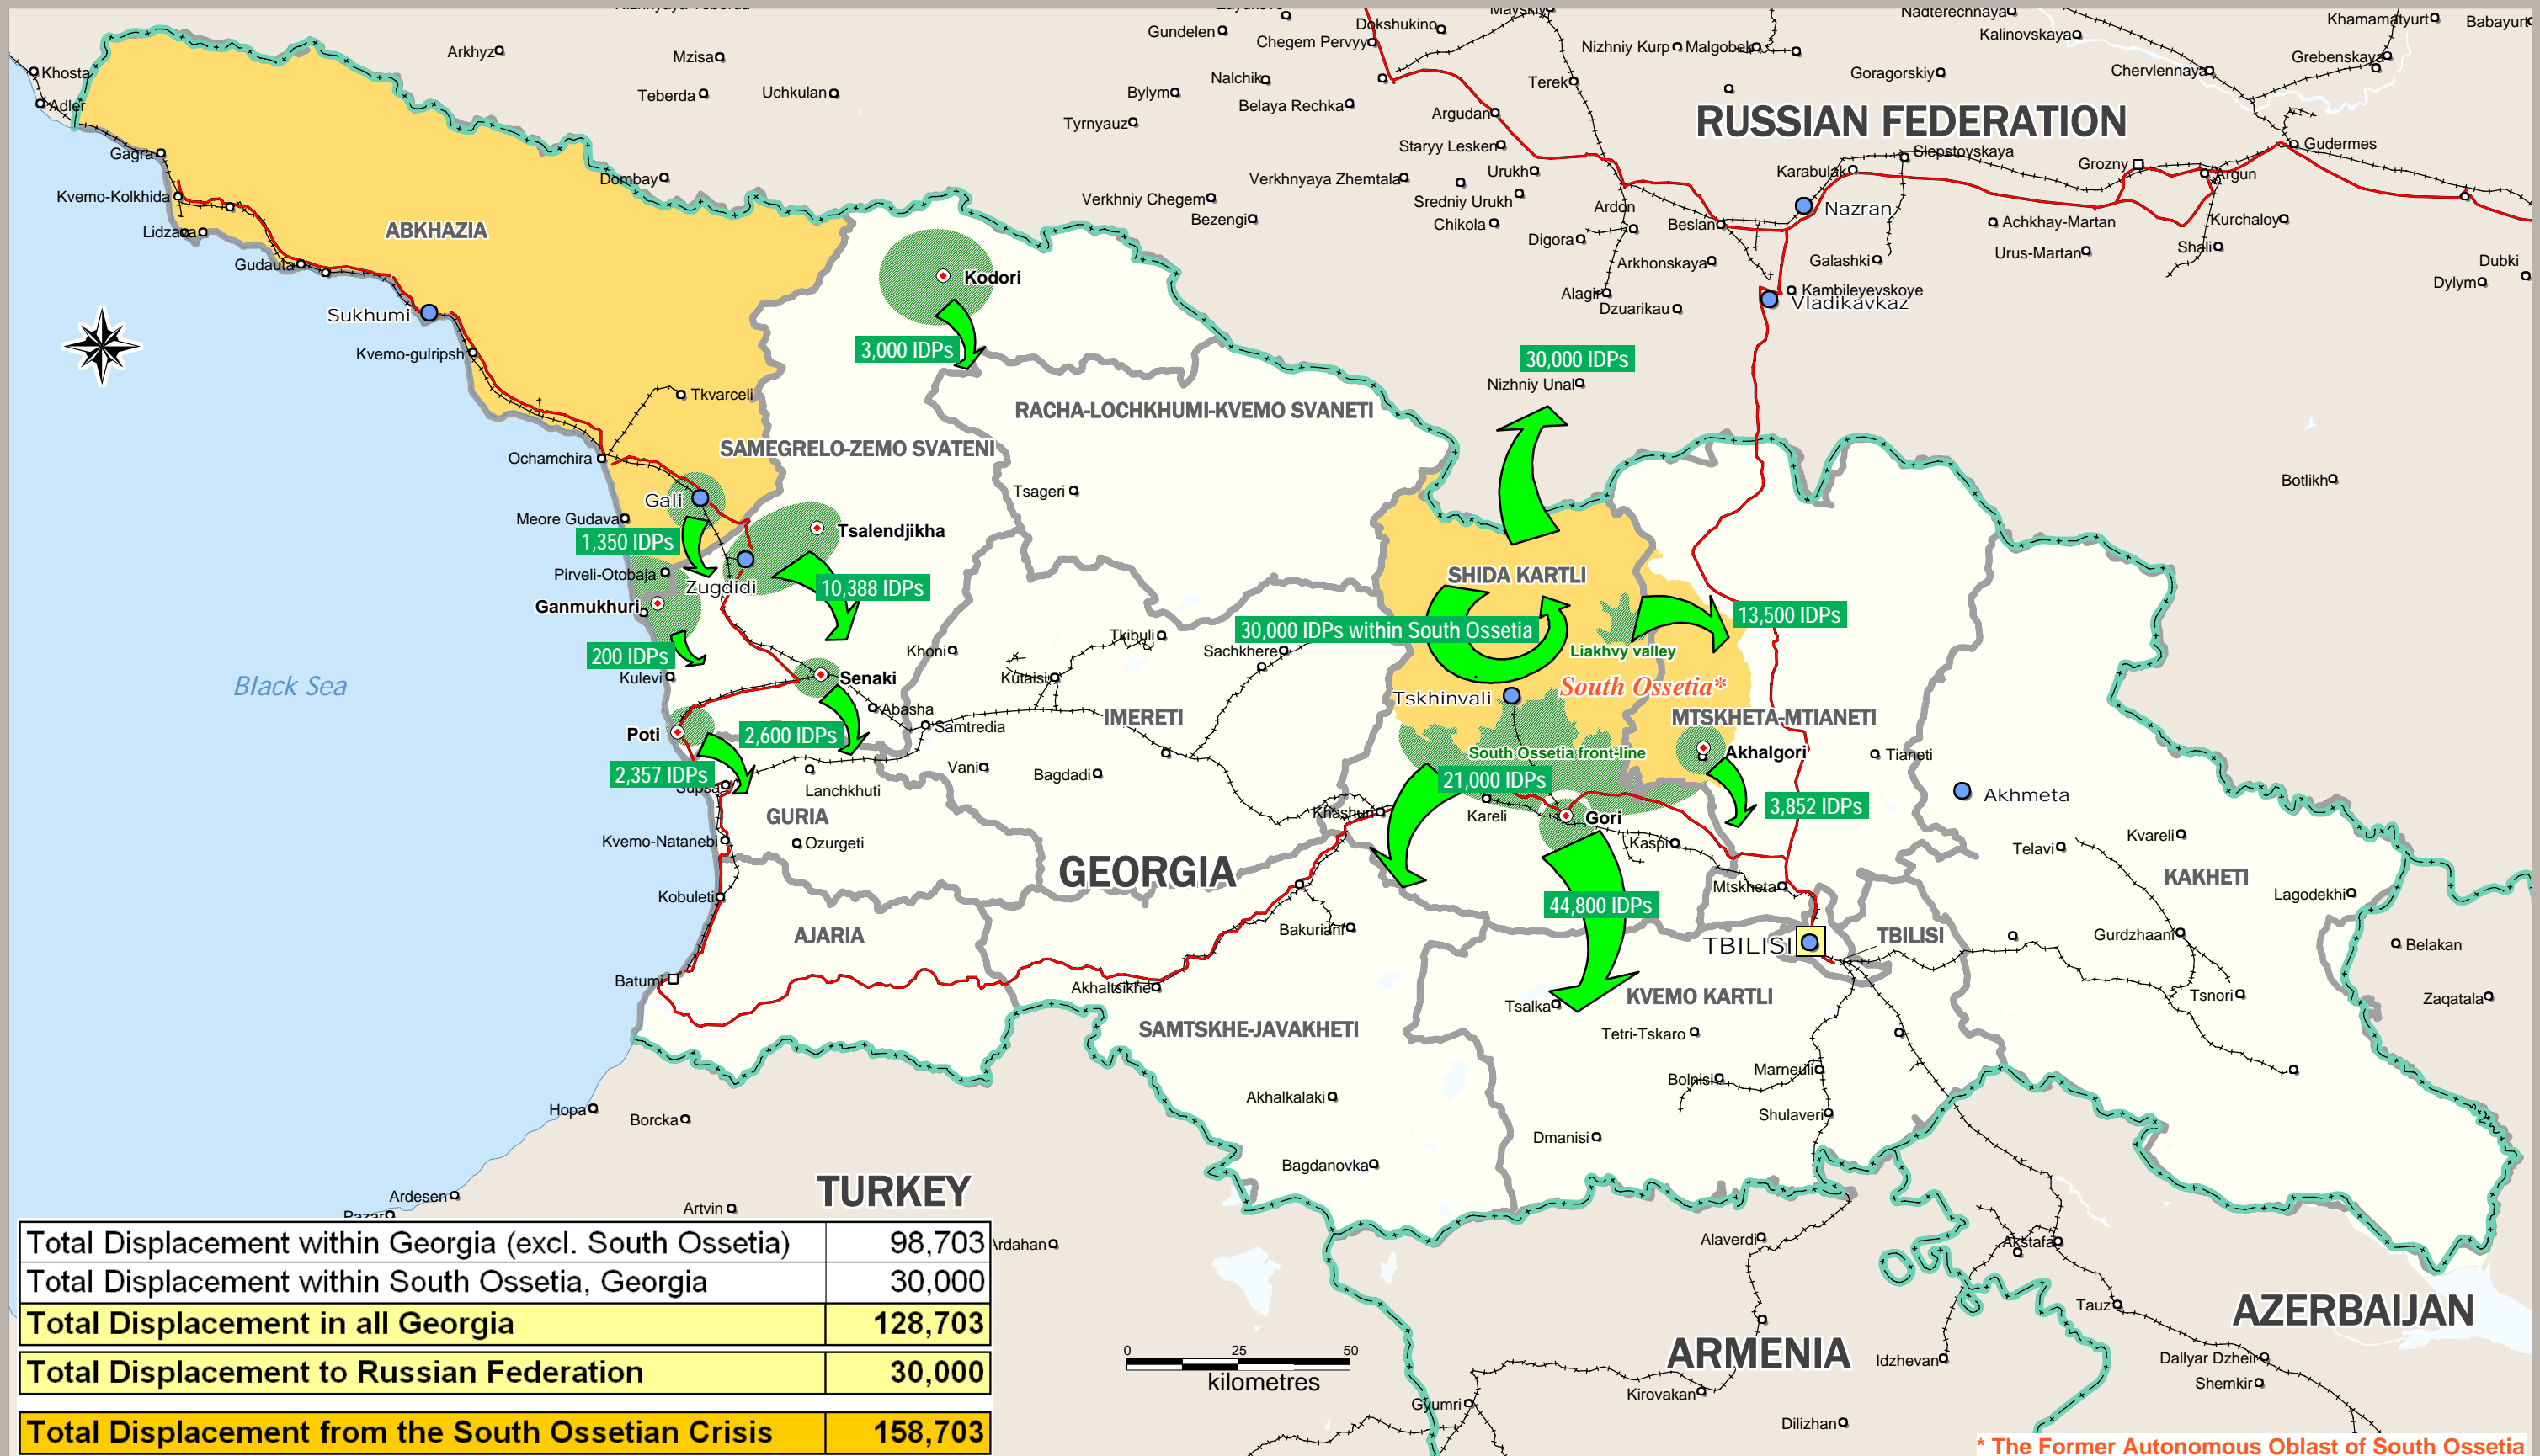

Georgia Operational Map

Estimated Number of Displaced Population Due to the Conflict

As of August 2008

UNHCR
Field Information and
Coordination Support Section
Division of Operational Services

Sources:
UNHCR, © INALCO / Laboratoire de
cartographie de l'université de Tbilissi,
Global Insight digital mapping
© 1998 Europa Technologies Ltd.
Statistics: Local authorities compiled by UNHCR

The boundaries and names shown
and the designations used on this
map do not imply official endorsement
or acceptance by the United Nations.

- Capital
- Main town
- Town or village
- UNHCR presence
- Town or village of interest
- International Boundary
- Main road
- Railway
- Administrative boundary
- Area of operation
- Area of origin of displaced persons

Total Displacement within Georgia (excl. South Ossetia)	98,703
Total Displacement within South Ossetia, Georgia	30,000
Total Displacement in all Georgia	128,703
Total Displacement to Russian Federation	30,000
Total Displacement from the South Ossetian Crisis	158,703

* The Former Autonomous Oblast of South Ossetia