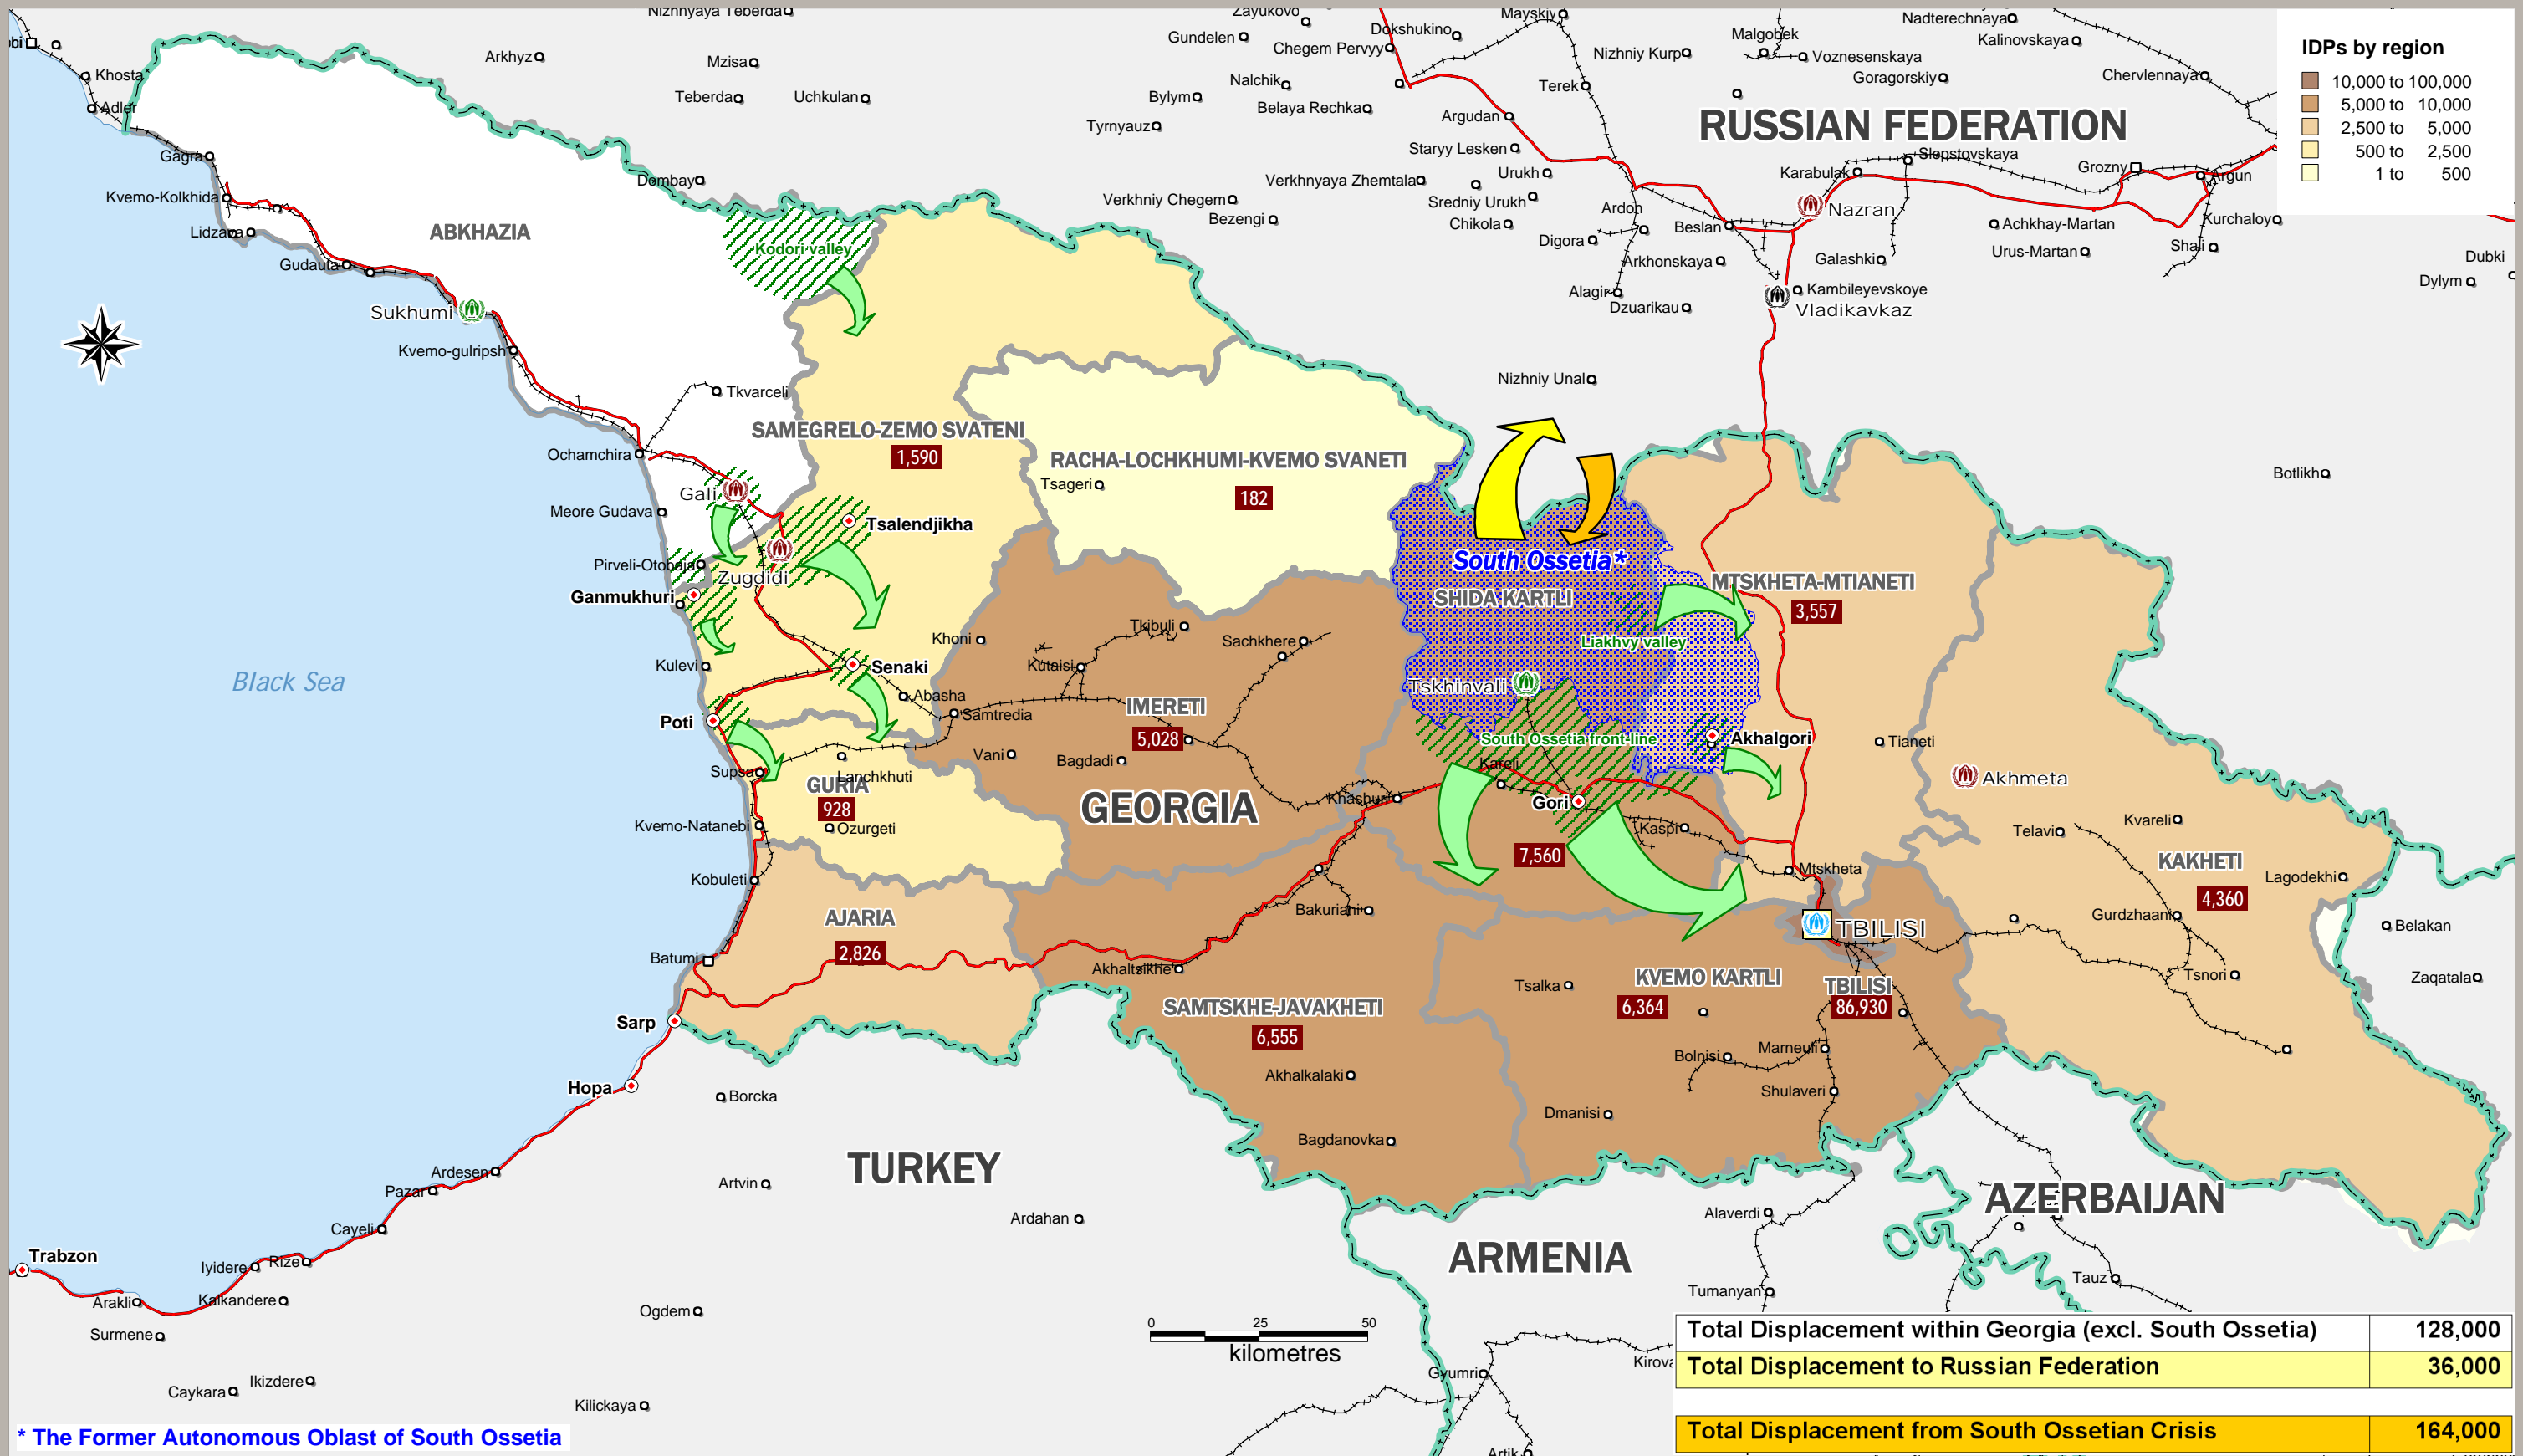

# Georgia Operational Map

## Estimated Number of Displaced Population Due to the Conflict

As at 22nd August 2008

**FIGSS**  
Field Information and  
Coordination Support Section  
Division of Operational Services

Sources:  
UNHCR, © INALCO / Laboratoire de  
cartographie de l'université de Tbilissi,  
Global Insight digital mapping  
© 1998 Europa Technologies Ltd.  
Statistics: Local authorities compiled by UNHCR

The boundaries and names shown  
and the designations used on this  
map do not imply official endorsement  
or acceptance by the United Nations.

- Capital
- UNHCR Representation
- UNHCR Sub office
- UNHCR Field office
- UNHCR Presence
- Main town
- Town or village
- Town or village of interest
- International Boundary
- Main road
- Railway
- Administrative boundary
- Area of origin of displaced persons
- Externally displaced
- Internally displaced
- Return movement

Total Displacement within Georgia (excl. South Ossetia)	128,000
Total Displacement to Russian Federation	36,000
<b>Total Displacement from South Ossetian Crisis</b>	<b>164,000</b>

\* The Former Autonomous Oblast of South Ossetia