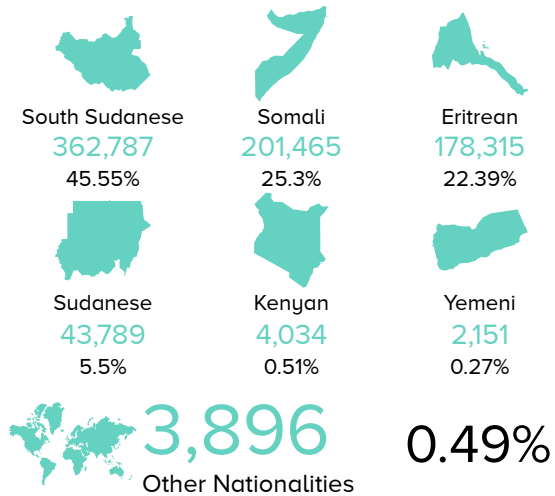

Population Of Concern to UNHCR

REFUGEES

DEMOGRAPHY | OCTOBER-2020

796,437
Refugees and Asylum Seekers

378,608 Males **417,829** Females

AGE BREAKDOWN

NATIONALITIES

REFUGEES PRESENCE

IDPS PRESENCE

IDPs

DEMOGRAPHY

1,820,811
Internally Displaced Persons

914,019 Males **906,792** Females

AGE BREAKDOWN

IDPs Returnees

DEMOGRAPHY

1,400,672
IDPs Returnees

678,787 Males **721,885** Females

AGE BREAKDOWN