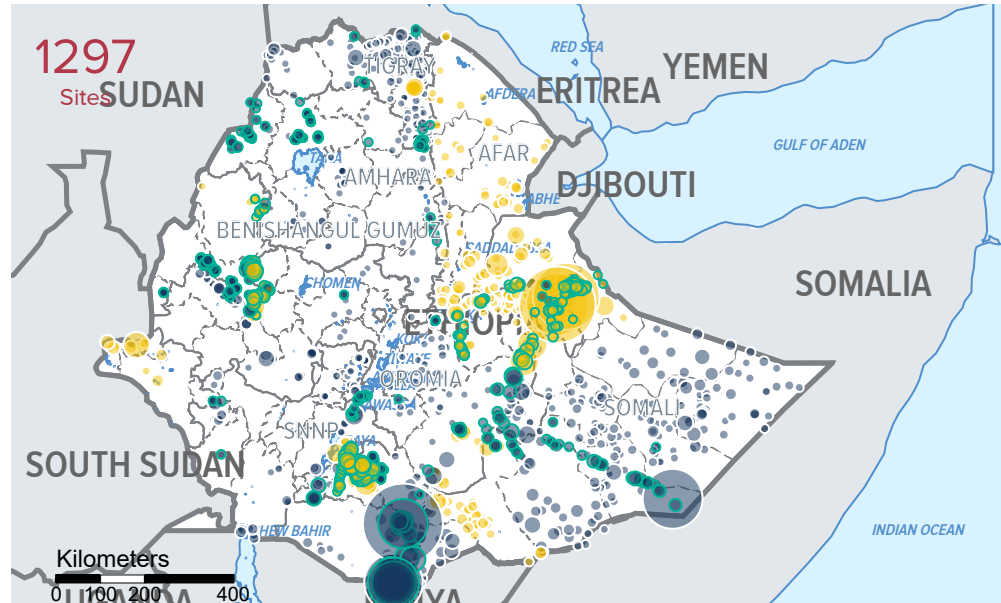

Population Of Concern to UNHCR

REFUGEES

DEMOGRAPHY | OCTOBER-2020

796,437
Refugees and Asylum Seekers

378,608 Males **417,829** Females

AGE BREAKDOWN

NATIONALITIES

REFUGEES PRESENCE

IDPS PRESENCE

IDPs

DEMOGRAPHY

1,820,811
Internally Displaced Persons

914,019 Males **906,792** Females

AGE BREAKDOWN

IDPs Returnees

DEMOGRAPHY

1,400,672
IDPs Returnees

678,787 Males **721,885** Females

AGE BREAKDOWN