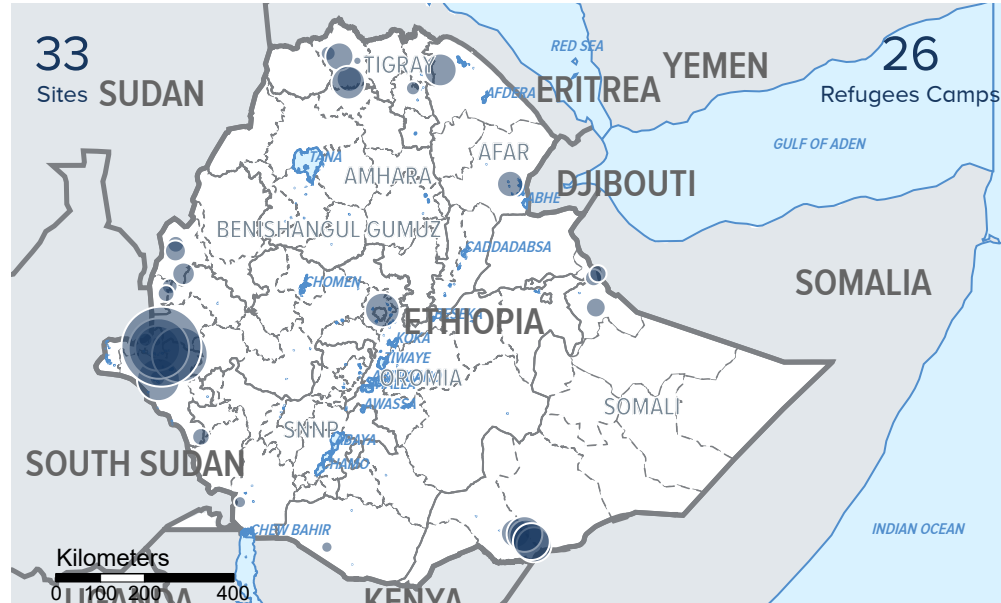

Population Of Concern to UNHCR

REFUGEES

DEMOGRAPHY | OCTOBER-2020

796,437
Refugees and Asylum Seekers

378,608 Males **417,829** Females

AGE BREAKDOWN

NATIONALITIES

REFUGEES PRESENCE

IDPS PRESENCE

IDPs

DEMOGRAPHY

1,820,811
Internally Displaced Persons

914,019 Males **906,792** Females

AGE BREAKDOWN

IDPs Returnees

DEMOGRAPHY

1,400,672
IDPs Returnees

678,787 Males **721,885** Females

AGE BREAKDOWN