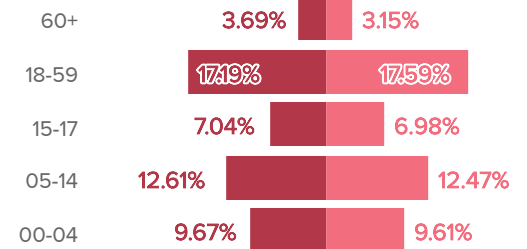

Population Of Concern to UNHCR

REFUGEES

DEMOGRAPHY | OCTOBER-2020

796,437
Refugees and Asylum Seekers

378,608 Males **417,829** Females

AGE BREAKDOWN

NATIONALITIES

REFUGEES PRESENCE

IDPS PRESENCE

IDPs

DEMOGRAPHY

1,820,811
Internally Displaced Persons

914,019 Males **906,792** Females

AGE BREAKDOWN

IDPs Returnees

DEMOGRAPHY