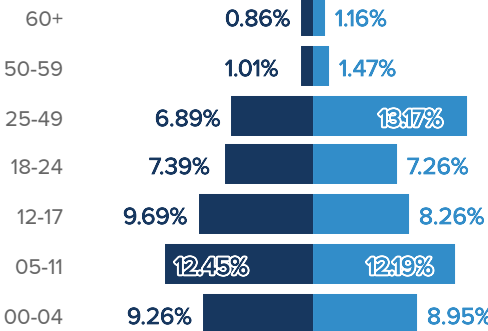

Population Of Concern to UNHCR

REFUGEES

DEMOGRAPHY | OCTOBER-2020

796,437
Refugees and Asylum Seekers

378,608 Males **417,829** Females

AGE BREAKDOWN

NATIONALITIES

REFUGEES PRESENCE

IDPS PRESENCE

IDPs

DEMOGRAPHY

1,820,811
Internally Displaced Persons

914,019 Males **906,792** Females

AGE BREAKDOWN

IDPs Returnees

DEMOGRAPHY