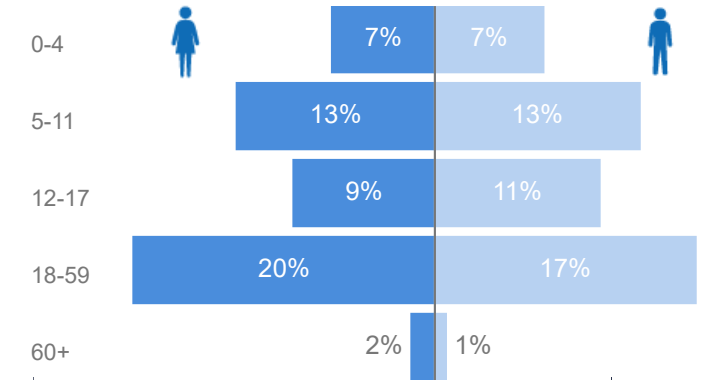

21

Women and Children

82%

99,740

Female

51%

61,456

Elderly

2%

2,761

Youth 15-24

26%

31,803

Zones

Level3	HHs	Individuals
Zone Vii	11,876	38,782
Zone Vi	6,739	27,681
Zone I	2,563	13,535
Zone V	2,211	12,959
Zone Ii	3,158	12,864
Zone Iv	2,725	10,940
Zone Iii	1,045	4,744

Age & Gender Breakdown

Country of Origin	Total
South Sudan	117,616
Democratic Republic of the Congo	2,977
Sudan	809
Rwanda	44
Burundi	24
Central African Republic	12
Kenya	10

New Registration by Month

Occupation

* Age is between 18 - 59 years for Occupation

Specific Needs - Top 7