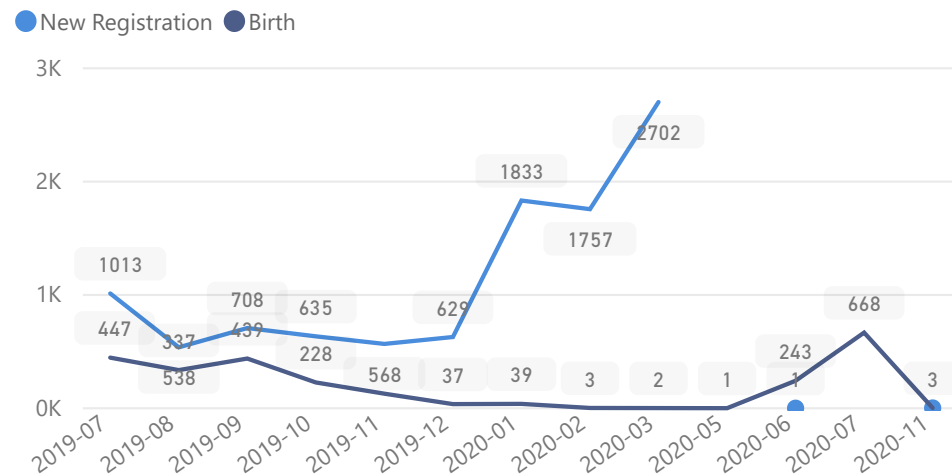

Uganda - Refugee Statistics November 2020 - Rhino

Total Population

121,505

Total Refugees

121,484

Total Households

30,317

Total Asylum-Seekers

21

Women and Children

82%

99,740

Female

51%

61,456

Elderly

2%

2,761

Youth 15-24

26%

31,803

Zones

Level3	HHs	Individuals
Zone Vii	11,876	38,782
Zone Vi	6,739	27,681
Zone I	2,563	13,535
Zone V	2,211	12,959
Zone Ii	3,158	12,864
Zone Iv	2,725	10,940
Zone Iii	1,045	4,744

Age & Gender Breakdown

Country of Origin	Total
South Sudan	117,616
Democratic Republic of the Congo	2,977
Sudan	809
Rwanda	44
Burundi	24
Central African Republic	12
Kenya	10

New Registration by Month

Occupation