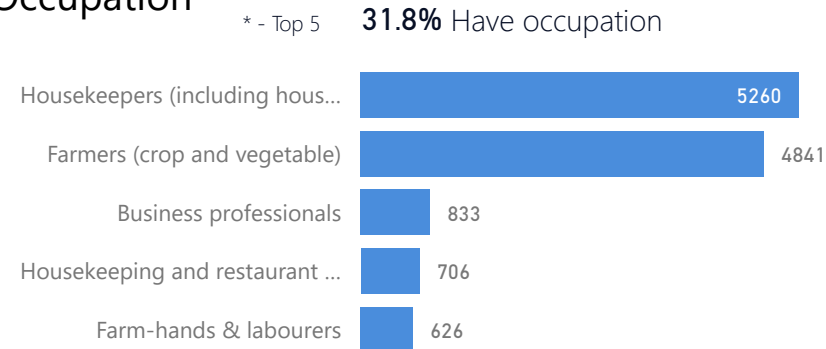

Age & Gender Breakdown

Country of Origin	Total
South Sudan	117,616
Democratic Republic of the Congo	2,977
Sudan	809
Rwanda	44
Burundi	24
Central African Republic	12
Kenya	10

New Registration by Month

Occupation

* Age is between 18 - 59 years for Occupation

Specific Needs - Top 7