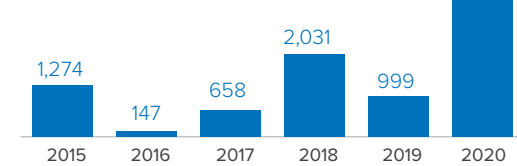

Central African Republic Refugees in Sudan

as of 30 November 2020

CAR Refugees and Asylum-seekers

Population Distribution**

Persons With Disabilities**

Inter-tribal clashes in Central African Republic (CAR) have been ongoing since September 2019, and led refugees from CAR to flee to safety in Sudan. The situation along the CAR-Sudan border remains tense and extremely volatile. UNHCR has revised its 2020 planning figure for CAR refugee arrivals to 20,000 individuals by end of 2020, generously host and receive additional asylum-seekers.

CAR Refugees and Asylum-seekers Per State**

Registration Status

Registration Since 2015

Age-gender Breakdown²

New Arrivals | 2020

* Um Shalaya camp in Central Darfur | ** As of October 2020.

The boundaries and names shown and the designations used on this map do not imply official endorsement or acceptance by the United Nations. Abyei region: Final status of the Abyei area is not yet determined.