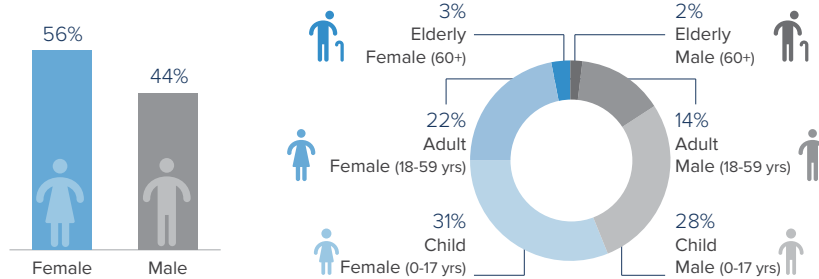

Central African Republic Refugees in Sudan

as of 30 November 2020

CAR Refugees and Asylum-seekers

Population Distribution**

Persons With Disabilities**

Inter-tribal clashes in Central African Republic (CAR) have been ongoing since September 2019, and led refugees from CAR to flee to safety in Sudan. The situation along the CAR-Sudan border remains tense and extremely volatile. UNHCR has revised its 2020 planning figure for CAR refugee arrivals to 20,000 individuals by end of 2020, generously host and receive additional asylum-seekers.

CAR Refugees and Asylum-seekers Per State**

Registration Status

Registration Since 2015

Age-gender Breakdown²

New Arrivals | 2020

* Um Shalaya camp in Central Darfur | ** As of October 2020.

The boundaries and names shown and the designations used on this map do not imply official endorsement or acceptance by the United Nations. Abyei region: Final status of the Abyei area is not yet determined.