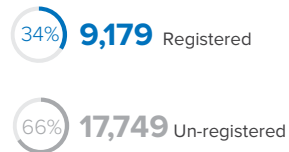

Registration Status