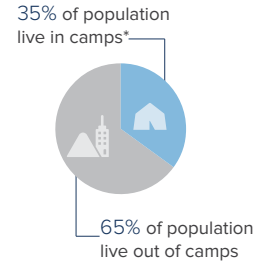

Central African Republic Refugees in Sudan

as of 30 November 2020

CAR Refugees and Asylum-seekers

Population Distribution**

Persons With Disabilities**

Inter-tribal clashes in Central African Republic (CAR) have been ongoing since September 2019, and led refugees from CAR to flee to safety in Sudan. The situation along the CAR-Sudan border remains tense and extremely volatile. UNHCR has revised its 2020 planning figure for CAR refugee arrivals to 20,000 individuals by end of 2020, generously host and receive additional asylum-seekers.