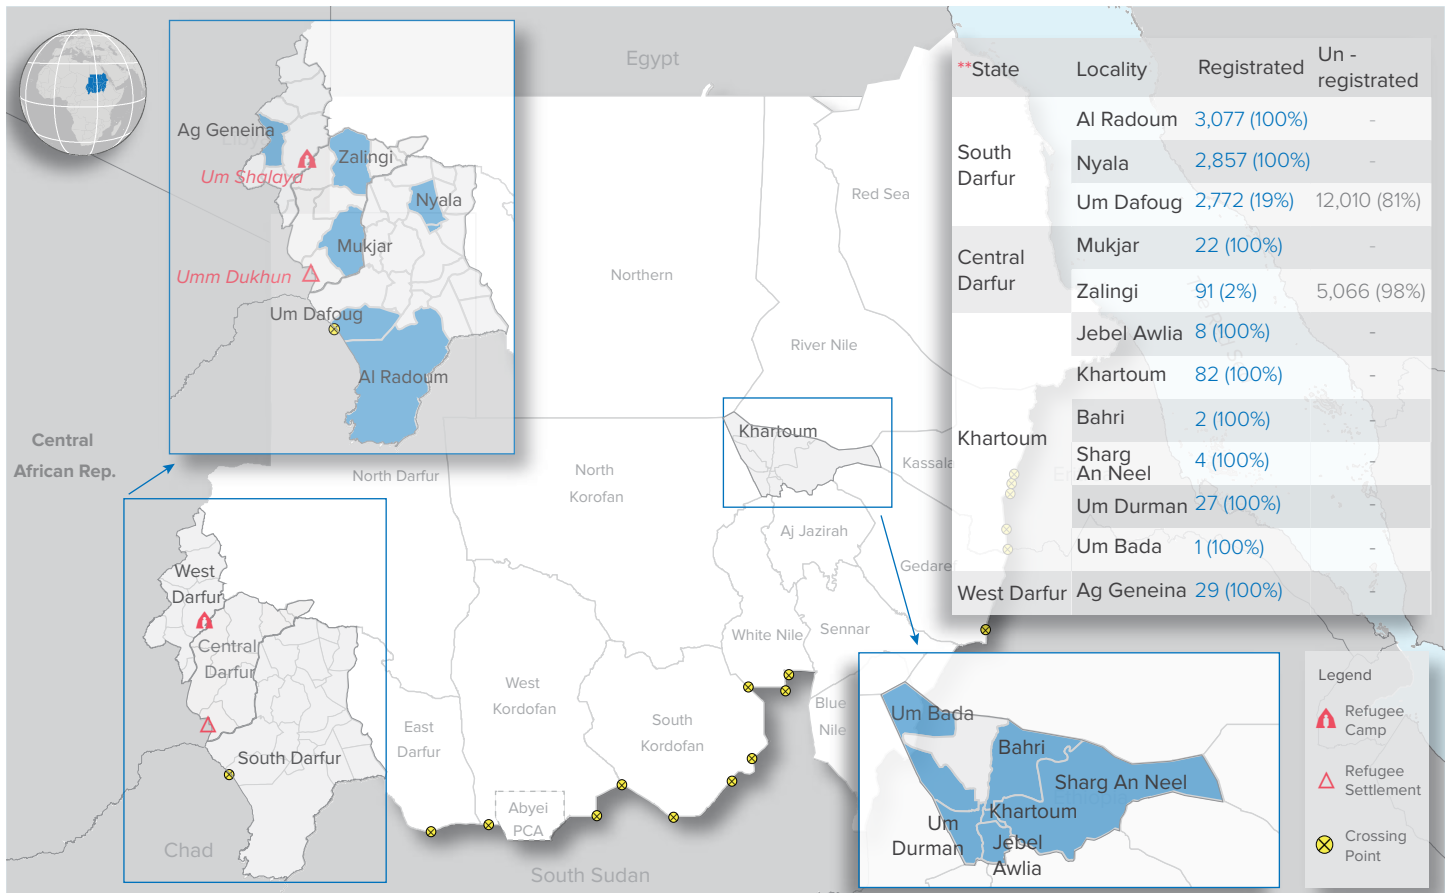

Central African Republic Refugees in Sudan

as of 30 November 2020

CAR Refugees and Asylum-seekers

Population Distribution**

Persons With Disabilities**

Inter-tribal clashes in Central African Republic (CAR) have been ongoing since September 2019, and led refugees from CAR to flee to safety in Sudan. The situation along the CAR-Sudan border remains tense and extremely volatile. UNHCR has revised its 2020 planning figure for CAR refugee arrivals to 20,000 individuals by end of 2020, generously host and receive additional asylum-seekers.

CAR Refugees and Asylum-seekers Per State**

Registration Status

Registration Since 2015

Age-gender Breakdown²

New Arrivals | 2020

* Um Shalaya camp in Central Darfur | ** As of October 2020.

The boundaries and names shown and the designations used on this map do not imply official endorsement or acceptance by the United Nations. Abyei region: Final status of the Abyei area is not yet determined.