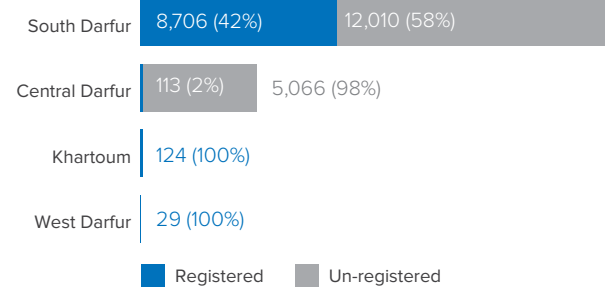

CAR Refugees and Asylum-seekers Per State**