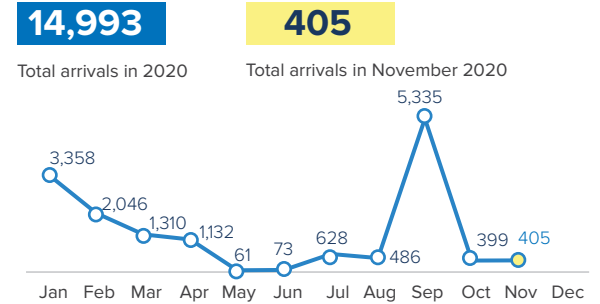

Central African Republic Refugees in Sudan

as of 30 November 2020

CAR Refugees and Asylum-seekers

Population Distribution**

Persons With Disabilities**

Inter-tribal clashes in Central African Republic (CAR) have been ongoing since September 2019, and led refugees from CAR to flee to safety in Sudan. The situation along the CAR-Sudan border remains tense and extremely volatile. UNHCR has revised its 2020 planning figure for CAR refugee arrivals to 20,000 individuals by end of 2020, generously host and receive additional asylum-seekers.

CAR Refugees and Asylum-seekers Per State**

Registration Status

Registration Since 2015

Age-gender Breakdown²

New Arrivals | 2020

* Um Shalaya camp in Central Darfur | ** As of October 2020.

The boundaries and names shown and the designations used on this map do not imply official endorsement or acceptance by the United Nations. Abyei region: Final status of the Abyei area is not yet determined.