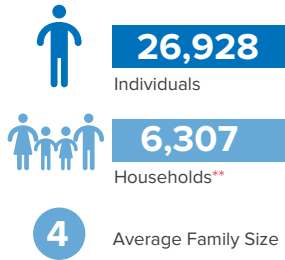

Central African Republic Refugees in Sudan

as of 30 November 2020

CAR Refugees and Asylum-seekers

Population Distribution**

Persons With Disabilities**

Inter-tribal clashes in Central African Republic (CAR) have been ongoing since September 2019, and led refugees from CAR to flee to safety in Sudan. The situation along the CAR-Sudan border remains tense and extremely volatile. UNHCR has revised its 2020 planning figure for CAR refugee arrivals to 20,000 individuals by end of 2020, generously host and receive additional asylum-seekers.

CAR Refugees and Asylum-seekers Per State**

Registration Status

Registration Since 2015

Age-gender Breakdown²

New Arrivals | 2020

* Um Shalaya camp in Central Darfur | ** As of October 2020.

The boundaries and names shown and the designations used on this map do not imply official endorsement or acceptance by the United Nations. Abyei region: Final status of the Abyei area is not yet determined.