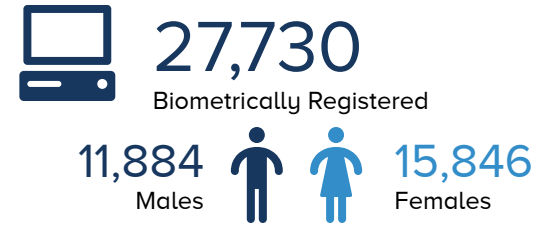

Overview

Established in **2009**, the **Barahle** Refugees camp is one of the **2** camps in **Afar** region hosting **Eritrean** refugees who are seeking international protection and asylum in Ethiopia.

Refugees and Asylum Seekers

Humanitarian Response

Indicator	Current	Standard
Shelter		
% of households living in adequate dwellings	10.48	100
# of transitional shelters provided	20	
Registration		
% of persons of concern registered on an individual basis	100	100
# of asylum seekers and refugees biometrically registered in BIMS	27,488	
WASH		
# of persons of concern per drop-hole in communal latrine	49.01	< 50
# of PoC reached by environmental health and hygiene campaigns	6,500	
CP		
% of UASC for whom a best interests process has been initiated or completed	6.85	100
GBV		
# of awareness raising campaigns on SGBV prevention and response conducted	7	
Energy		
% of health facilities with access to electricity/lighting	100	
CBP		
# of community groups supported	12	
Education		
% of children aged 3-5 yrs enrolled in early childhood education	13.12	80
# of PoC who receive tertiary education scholarships	0	
CRI		
% of households whose needs for basic and domestic items are met	0.12	100
Nutrition		
Prevalence of anaemia in children (6-59 months)	18.38	< 20

Demography | November-2020

POPULATION BY STATUS

AGE BREAKDOWN

EDUCATION AGE BREAKDOWN

TOP 3 NATIONALITIES

Eritrean
31,046
99.83%

Infrastructures

- Booster Pump
- Solid Waste Disposal Pit
- Water Point
- Water Reservoir
- Water Treatment Point
- Distribution centre
- Community centre
- Child friendly space
- Borehole
- Early Childhood Care and Development
- Health Center
- Health Post
- Primary School
- Secondary School