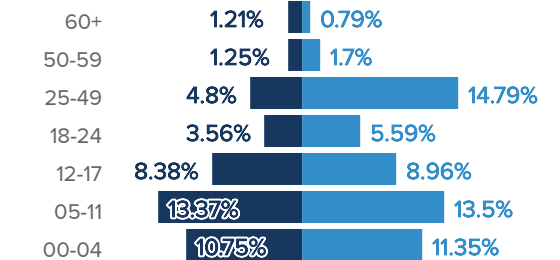

Refugees and Asylum Seekers

Humanitarian Response

Indicator	Current	Standard
Shelter		
% of households living in adequate dwellings	10.48	100
# of transitional shelters provided	20	
Registration		
% of persons of concern registered on an individual basis	100	100
# of asylum seekers and refugees biometrically registered in BIMS	27,488	
WASH		
# of persons of concern per drop-hole in communal latrine	49.01	< 50
# of PoC reached by environmental health and hygiene campaigns	6,500	
CP		
% of UASC for whom a best interests process has been initiated or completed	6.85	100
GBV		
# of awareness raising campaigns on SGBV prevention and response conducted	7	
Energy		
% of health facilities with access to electricity/lighting	100	
CBP		
# of community groups supported	12	
Education		
% of children aged 3-5 yrs enrolled in early childhood education	13.12	80
# of PoC who receive tertiary education scholarships	0	
CRI		
% of households whose needs for basic and domestic items are met	0.12	100
Nutrition		
Prevalence of anaemia in children (6-59 months)	18.38	< 20

Demography | November-2020

POPULATION BY STATUS

AGE BREAKDOWN

EDUCATION AGE BREAKDOWN

TOP 3 NATIONALITIES

Eritrean
31,046
99.83%

Infrastructures

- Booster Pump
- Solid Waste Disposal Pit
- Water Point
- Water Reservoir
- Water Treatment Point
- Distribution centre
- Community centre
- Child friendly space
- Borehole
- Early Childhood Care and Development
- Health Center
- Health Post
- Primary School
- Secondary School