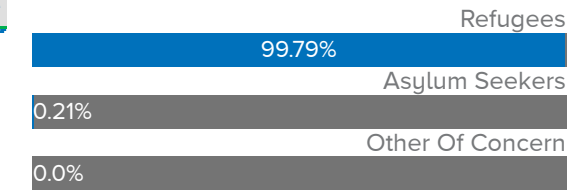

Refugees and Asylum Seekers

Humanitarian Response

Indicator	Current	Standard
Shelter		
% of households living in adequate dwellings	10.48	100
# of transitional shelters provided	20	
Registration		
% of persons of concern registered on an individual basis	100	100
# of asylum seekers and refugees biometrically registered in BIMS	27,488	
WASH		
# of persons of concern per drop-hole in communal latrine	49.01	< 50
# of PoC reached by environmental health and hygiene campaigns	6,500	
CP		
% of UASC for whom a best interests process has been initiated or completed	6.85	100
GBV		
# of awareness raising campaigns on SGBV prevention and response conducted	7	
Energy		
% of health facilities with access to electricity/lighting	100	
CBP		
# of community groups supported	12	
Education		
% of children aged 3-5 yrs enrolled in early childhood education	13.12	80
# of PoC who receive tertiary education scholarships	0	
CRI		
% of households whose needs for basic and domestic items are met	0.12	100
Nutrition		
Prevalence of anaemia in children (6-59 months)	18.38	< 20

Demography | November-2020

POPULATION BY STATUS

AGE BREAKDOWN

EDUCATION AGE BREAKDOWN

TOP 3 NATIONALITIES

Eritrean
31,046
99.83%

Infrastructures

- Booster Pump
- Solid Waste Disposal Pit
- Water Point
- Water Reservoir
- Water Treatment Point
- Distribution centre
- Community centre
- Child friendly space
- Borehole
- Early Childhood Care and Development
- Health Center
- Health Post
- Primary School
- Secondary School