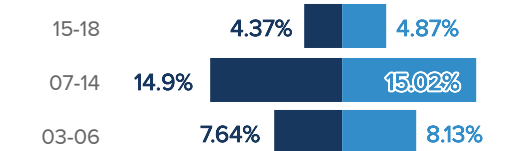

Refugees and Asylum Seekers

Humanitarian Response

Indicator	Current	Standard
Shelter		
% of households living in adequate dwellings	10.48	100
# of transitional shelters provided	20	
Registration		
% of persons of concern registered on an individual basis	100	100
# of asylum seekers and refugees biometrically registered in BIMS	27,488	
WASH		
# of persons of concern per drop-hole in communal latrine	49.01	< 50
# of PoC reached by environmental health and hygiene campaigns	6,500	
CP		
% of UASC for whom a best interests process has been initiated or completed	6.85	100
GBV		
# of awareness raising campaigns on SGBV prevention and response conducted	7	
Energy		
% of health facilities with access to electricity/lighting	100	
CBP		
# of community groups supported	12	
Education		
% of children aged 3-5 yrs enrolled in early childhood education	13.12	80
# of PoC who receive tertiary education scholarships	0	
CRI		
% of households whose needs for basic and domestic items are met	0.12	100
Nutrition		
Prevalence of anaemia in children (6-59 months)	18.38	< 20

Demography | November-2020

POPULATION BY STATUS

AGE BREAKDOWN

EDUCATION AGE BREAKDOWN

TOP 3 NATIONALITIES

Eritrean
31,046
99.83%

Infrastructures

- Booster Pump
- Solid Waste Disposal Pit
- Water Point
- Water Reservoir
- Water Treatment Point
- Distribution centre
- Community centre
- Child friendly space
- Borehole
- Early Childhood Care and Development
- Health Center
- Health Post
- Primary School
- Secondary School