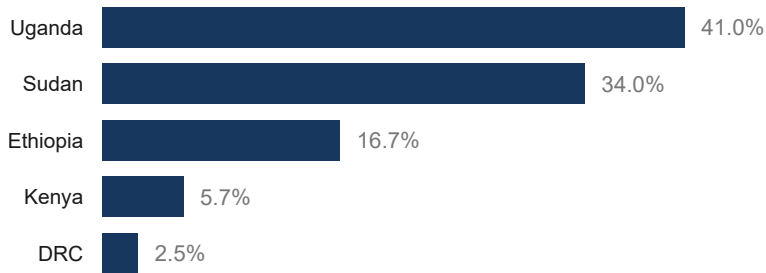

Regional overview of the South Sudanese refugee population

2020 SOUTH SUDAN REGIONAL RRRP

as of 31 December 2020

KEY FIGURES

2,167,660
SOUTH SUDANESE REFUGEES

This figure excludes 1816 refugees and asylum seekers in the Central African Republic.

2020 REGIONAL RRRP FUNDING

USD 1.4 B
REQUESTED
USD 361.2 M
RECEIVED

BY 95 RRP PARTNERS IN 2020 FOR THE SOUTH SUDAN SITUATION

BY COUNTRY OF ASYLUM

NEW ARRIVALS BY MONTH

2020 arrivals (1 Jan - 31 Dec): 39,640

Based on field reports, UNHCR and Government registration

*The decrease in the number of South Sudanese refugees is due to inactivation of refugees absent during the verification exercise in Ituri province.