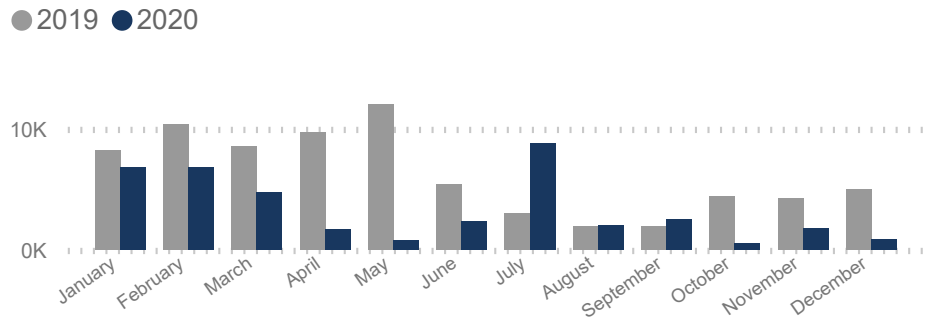

Regional overview of the South Sudanese refugee population

2020 SOUTH SUDAN REGIONAL RRRP

as of 31 December 2020

KEY FIGURES

2,167,660
SOUTH SUDANESE REFUGEES

This figure excludes 1816 refugees and asylum seekers in the Central African Republic.

2020 REGIONAL RRRP FUNDING

USD 1.4 B
REQUESTED
USD 361.2 M
RECEIVED

BY 95 RRP PARTNERS IN 2020 FOR THE SOUTH SUDAN SITUATION

BY COUNTRY OF ASYLUM

NEW ARRIVALS BY MONTH

2020 arrivals (1 Jan - 31 Dec): 39,640

Based on field reports, UNHCR and Government registration

*The decrease in the number of South Sudanese refugees is due to inactivation of refugees absent during the verification exercise in Ituri province.