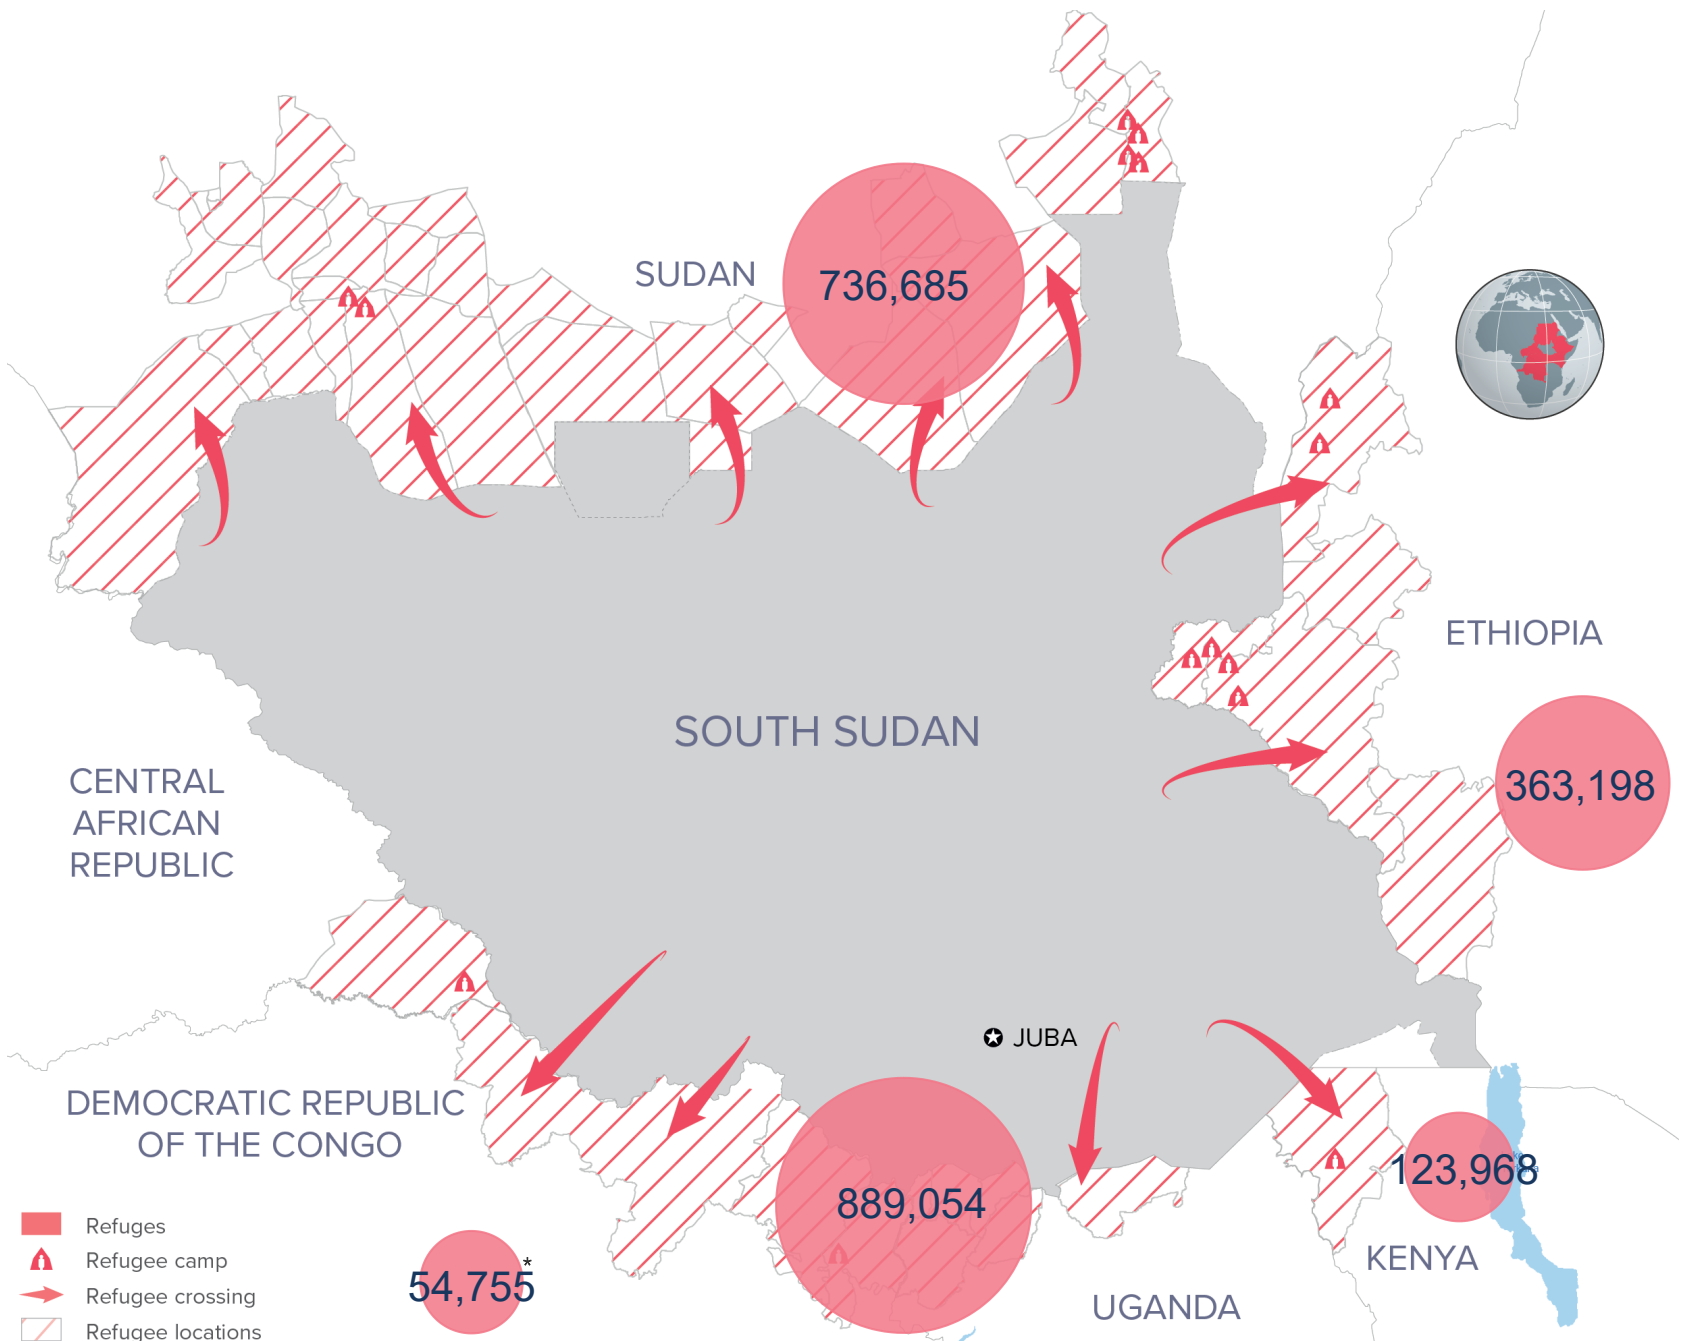

Regional overview of the South Sudanese refugee population

2020 SOUTH SUDAN REGIONAL RRRP

as of 31 December 2020

KEY FIGURES

2,167,660
SOUTH SUDANESE REFUGEES

This figure excludes 1816 refugees and asylum seekers in the Central African Republic.

2020 REGIONAL RRRP FUNDING

USD 1.4 B
REQUESTED
USD 361.2 M
RECEIVED

BY 95 RRP PARTNERS IN 2020 FOR THE SOUTH SUDAN SITUATION

BY COUNTRY OF ASYLUM

NEW ARRIVALS BY MONTH

2020 arrivals (1 Jan - 31 Dec): 39,640

Based on field reports, UNHCR and Government registration

*The decrease in the number of South Sudanese refugees is due to inactivation of refugees absent during the verification exercise in Ituri province.

The boundaries and names shown and the designations used on this map do not imply official endorsement or acceptance by the United Nations