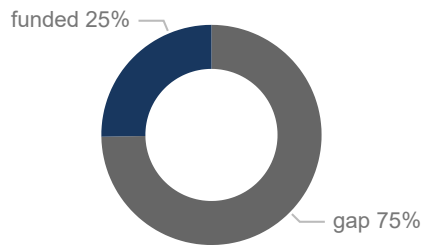

Regional overview of the South Sudanese refugee population

2020 SOUTH SUDAN REGIONAL RRRP

as of 31 December 2020

KEY FIGURES

2,167,660
SOUTH SUDANESE REFUGEES

This figure excludes 1816 refugees and asylum seekers in the Central African Republic.

2020 REGIONAL RRRP FUNDING

USD 1.4 B
REQUESTED
USD 361.2 M
RECEIVED

BY 95 RRP PARTNERS IN 2020 FOR THE SOUTH SUDAN SITUATION

BY COUNTRY OF ASYLUM

NEW ARRIVALS BY MONTH

2020 arrivals (1 Jan - 31 Dec): 39,640

Based on field reports, UNHCR and Government registration

*The decrease in the number of South Sudanese refugees is due to inactivation of refugees absent during the verification exercise in Ituri province.