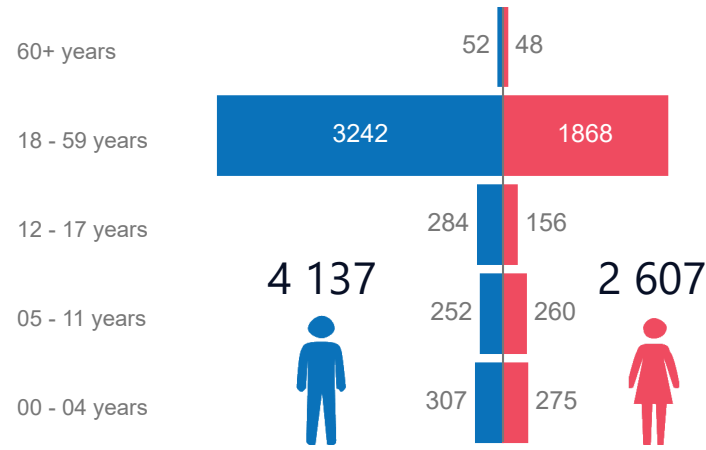

Age breakdown

Country of Origin

Status

of Individuals Registered by Year

Date of Arrival of Registered Individuals

● Cameroon ● Côte d'Ivoire ● Guinea ● Libya ● Syrian Arab Republic ■ # of Individuals