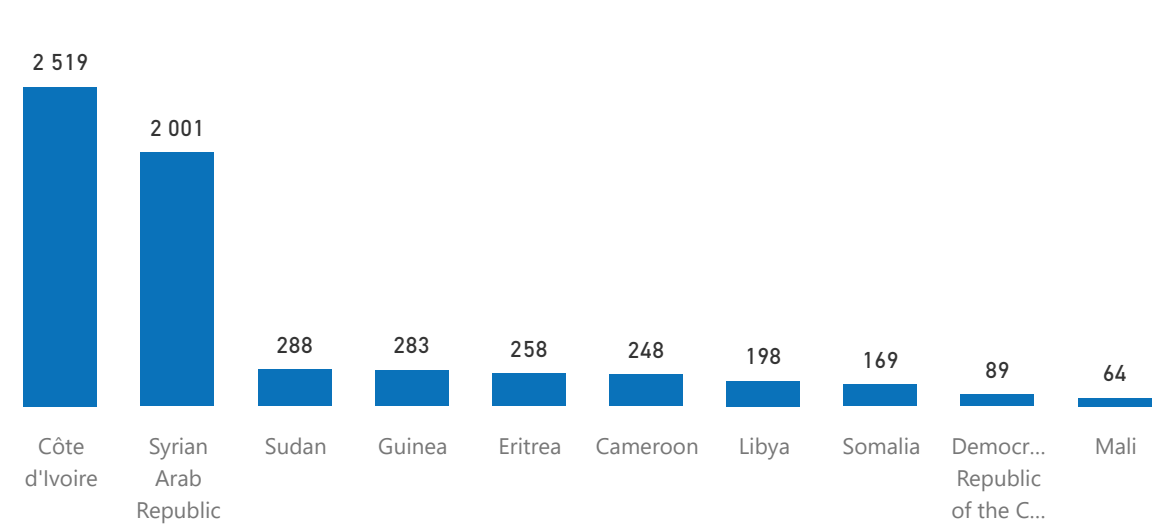

Age breakdown

Country of Origin

Status

of Individuals Registered by Year

Date of Arrival of Registered Individuals

● Cameroon ● Côte d'Ivoire ● Guinea ● Libya ● Syrian Arab Republic ■ # of Individuals