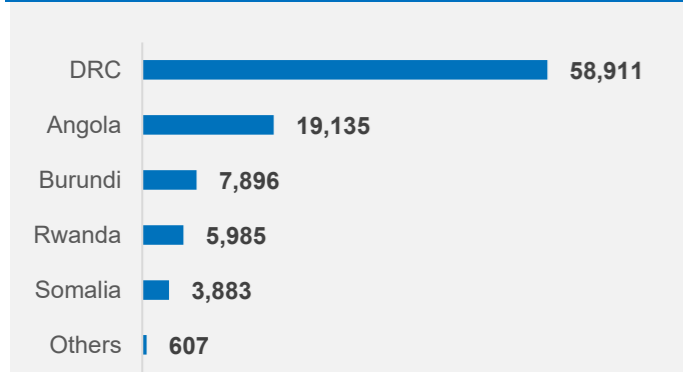

KEY FIGURES

96,417
Total number PoC in Zambia

The Total Population in Zambia includes 12,404 self-settled refugees, asylum-seekers and others of concern.*

Breakdown by Nationality

Breakdown by Location

Total Breakdown of Male and Female

Zambia Refugees and Asylum-Seekers