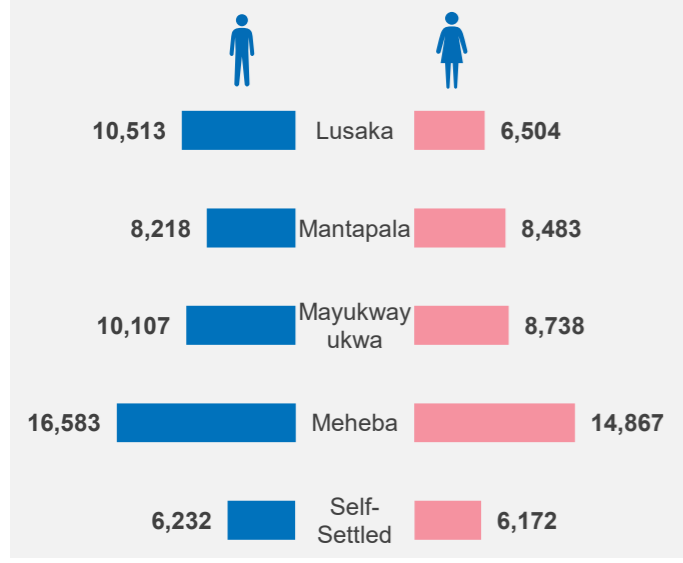

KEY FIGURES

96,417
Total number PoC in Zambia

The Total Population in Zambia includes 12,404 self-settled refugees, asylum-seekers and others of concern.*

Breakdown by Nationality

Breakdown by Location

Total Breakdown of Male and Female

Zambia Refugees and Asylum-Seekers