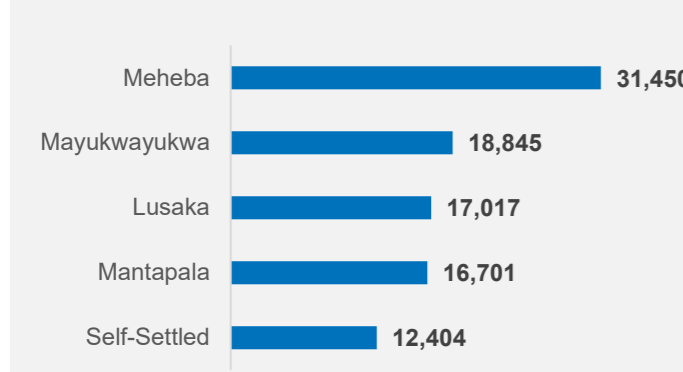

KEY FIGURES

96,417
Total number PoC in Zambia

The Total Population in Zambia includes 12,404 self-settled refugees, asylum-seekers and others of concern.*

Breakdown by Nationality

Breakdown by Location

Total Breakdown of Male and Female

Zambia Refugees and Asylum-Seekers