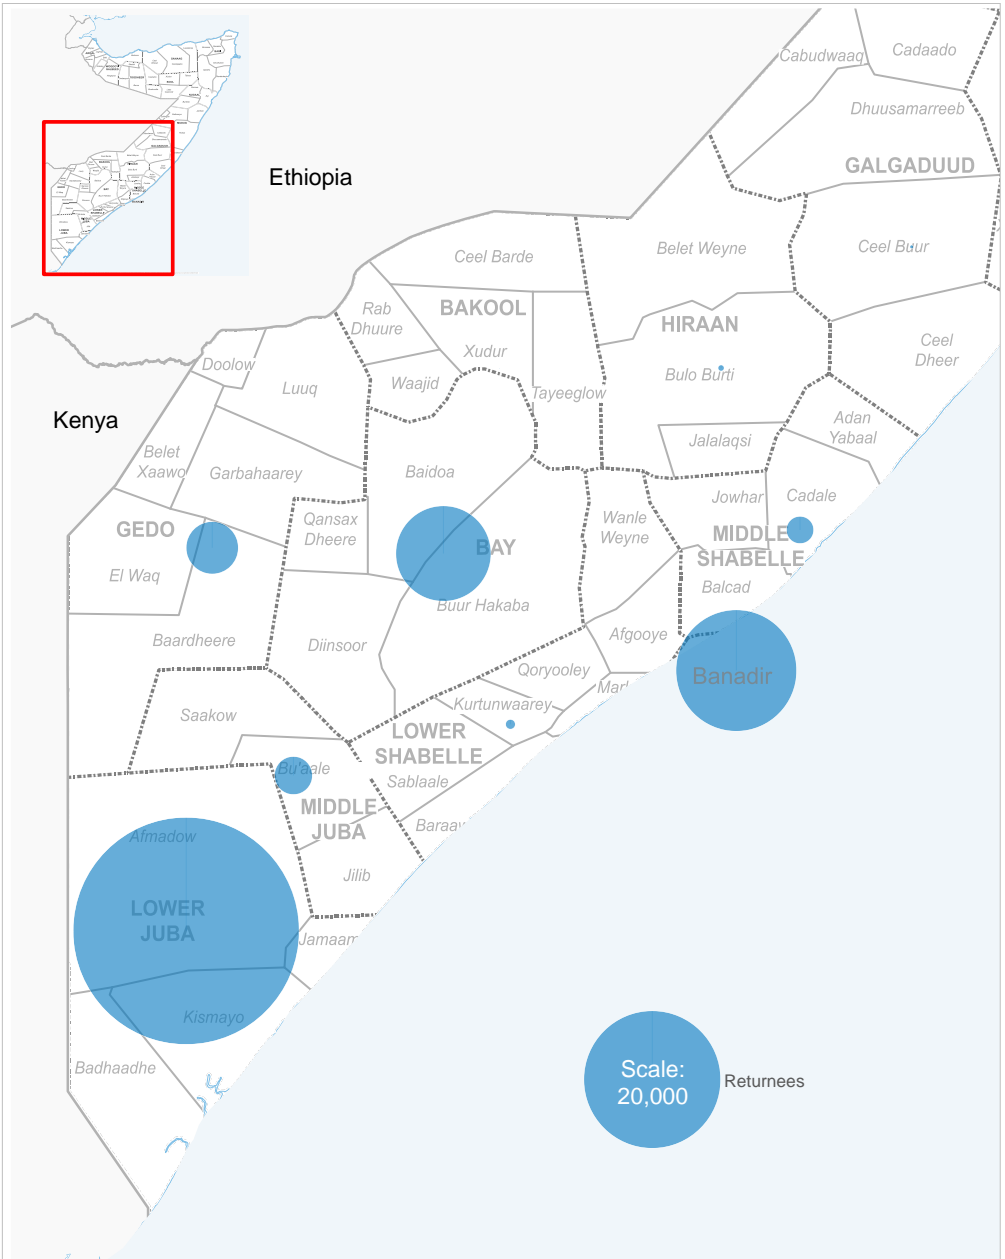

## Somali Returnees from Kenya as of February 2021

**85,171**

Refugee Returnees (2014 - 2021)

During the month of February, no new refugee returnees were recorded. Total refugee returnees from 2014 stands at 85,171. No changes since the last update in January 2021.

### Age, gender composition

Women and children combined represent 80% of all returnees to date

### Somali returnees by destination

Data on destinations for returnees from Kenya are generally based on the place of initial return. In the case of arrivals by road convoy in 2017, the final destination declared on arrival is used.

### Returnees from Kenya by month

Year	Total
<= 2017	75,297
2018	7,542
2019	2,142
2020	190
2021	0
<b>Total</b>	<b>85,171</b>

UNHCR is grateful for the generous contributions of donors who have directly contributed to the UNHCR Somalia operation in 2021