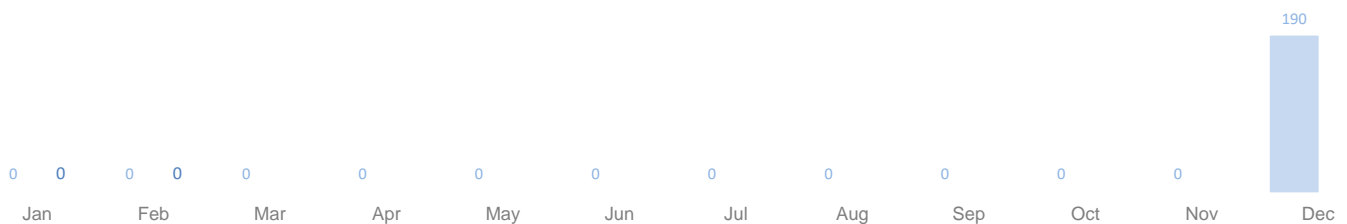

Returnees from Kenya by month

Year	Total
<= 2017	75,297
2018	7,542
2019	2,142
2020	190
2021	0
Total	85,171