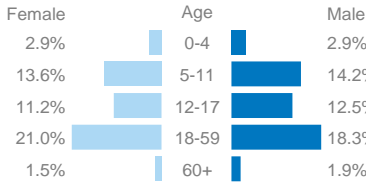

## Somali Returnees from Kenya as of February 2021

**85,171**

Refugee Returnees (2014 - 2021)

During the month of February, no new refugee returnees were recorded. Total refugee returnees from 2014 stands at 85,171. No changes since the last update in January 2021.

### Age, gender composition

Women and children combined represent 80% of all returnees to date