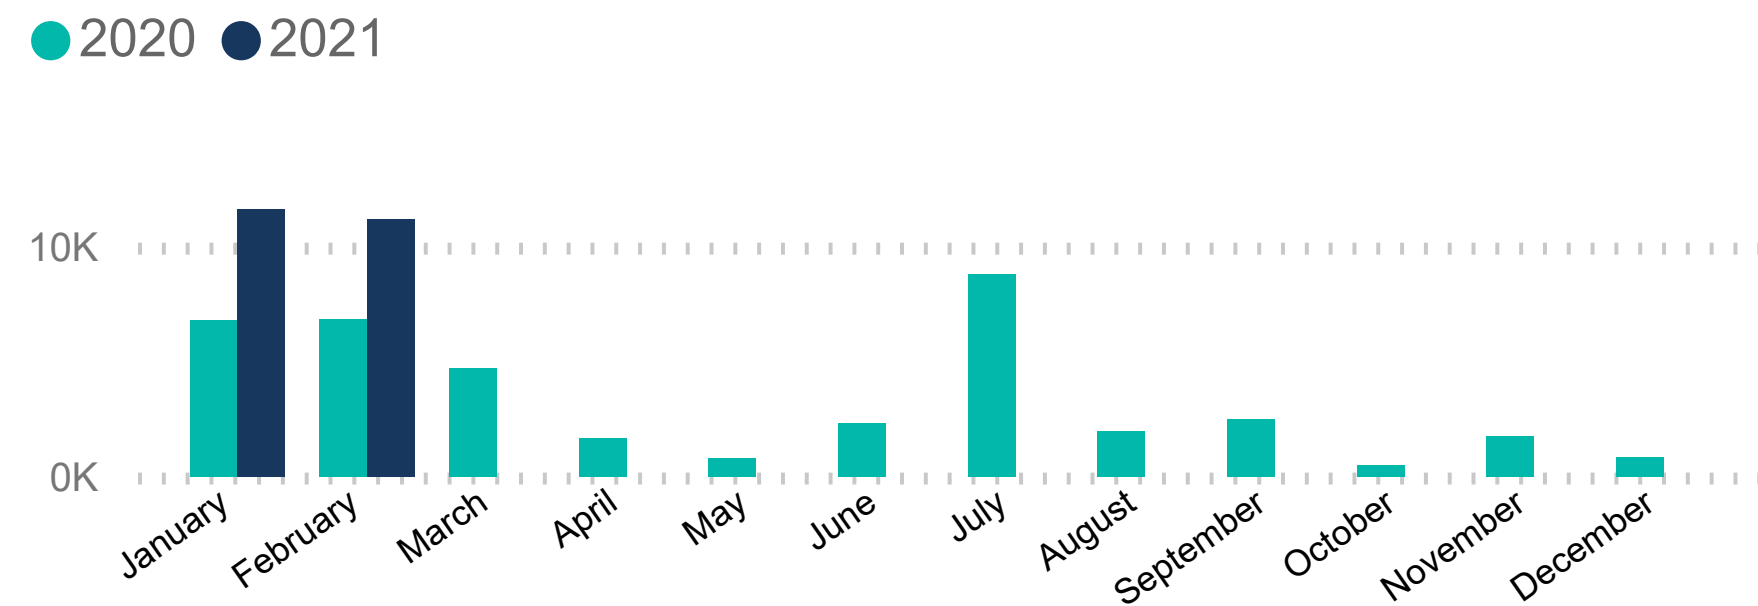

### KEY FIGURES

**2,205,092**  
SOUTH SUDANESE REFUGEES

This figure excludes 1816 refugees and asylum seekers in the Central African Republic.

### 2021 REGIONAL RRRP FUNDING

**USD 1.2 B**  
REQUESTED  
**USD 86.2 M**  
RECEIVED

BY 116 RRP PARTNERS IN 2021 FOR THE SOUTH SUDAN SITUATION

### BY COUNTRY OF ASYLUM

### NEW ARRIVALS BY MONTH

**2021 arrivals (1 Jan - 28 Feb): 22,826**

Based on field reports, UNHCR and Government registration

\*The decrease in the number of South Sudanese refugees is due to inactivation of refugees absent during the verification exercise in Ituri Province.