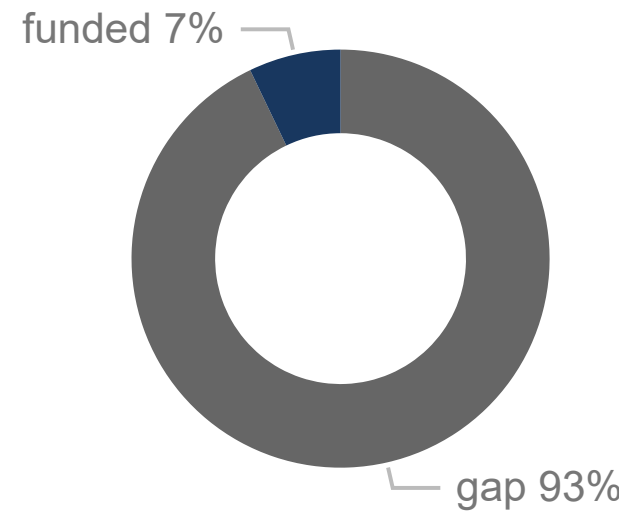

## 2021 SOUTH SUDAN REGIONAL RRRP

as of 28 February 2021

### KEY FIGURES

**2,205,092**  
SOUTH SUDANESE REFUGEES

This figure excludes 1816 refugees and asylum seekers in the Central African Republic.

### 2021 REGIONAL RRRP FUNDING

**USD 1.2 B**  
REQUESTED  
**USD 86.2 M**  
RECEIVED

BY 116 RRP PARTNERS IN 2021 FOR THE SOUTH SUDAN SITUATION

### NEW ARRIVALS BY MONTH

**2021 arrivals (1 Jan - 28 Feb): 22,826**

Based on field reports, UNHCR and Government registration

\*The decrease in the number of South Sudanese refugees is due to inactivation of refugees absent during the verification exercise in Ituri Province.