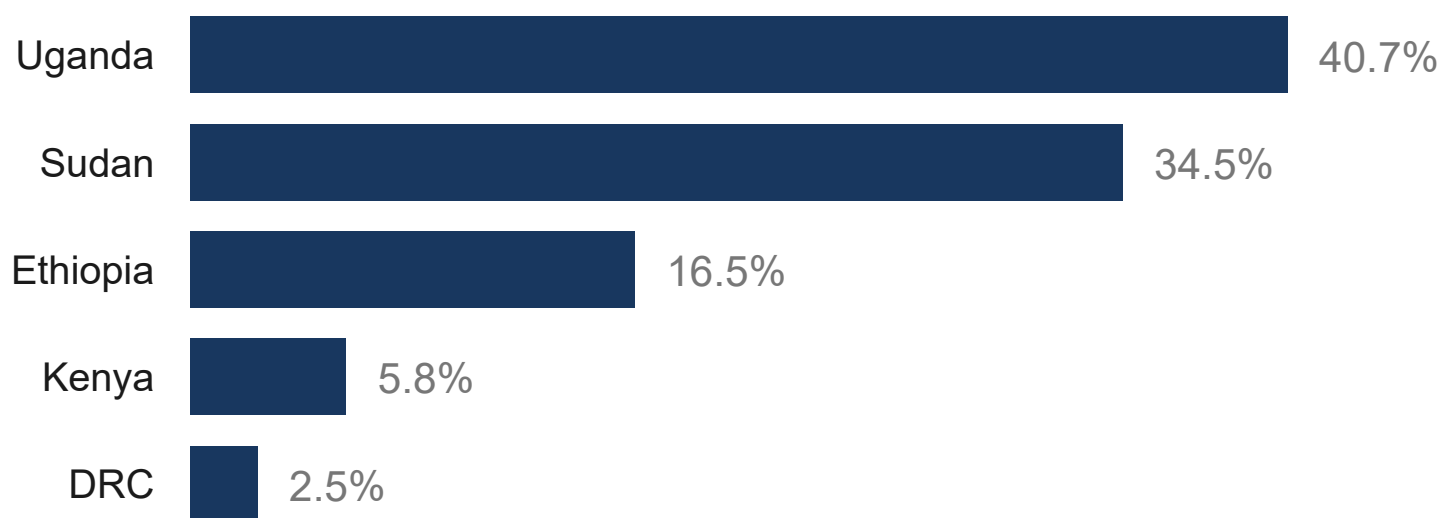

BY COUNTRY OF ASYLUM