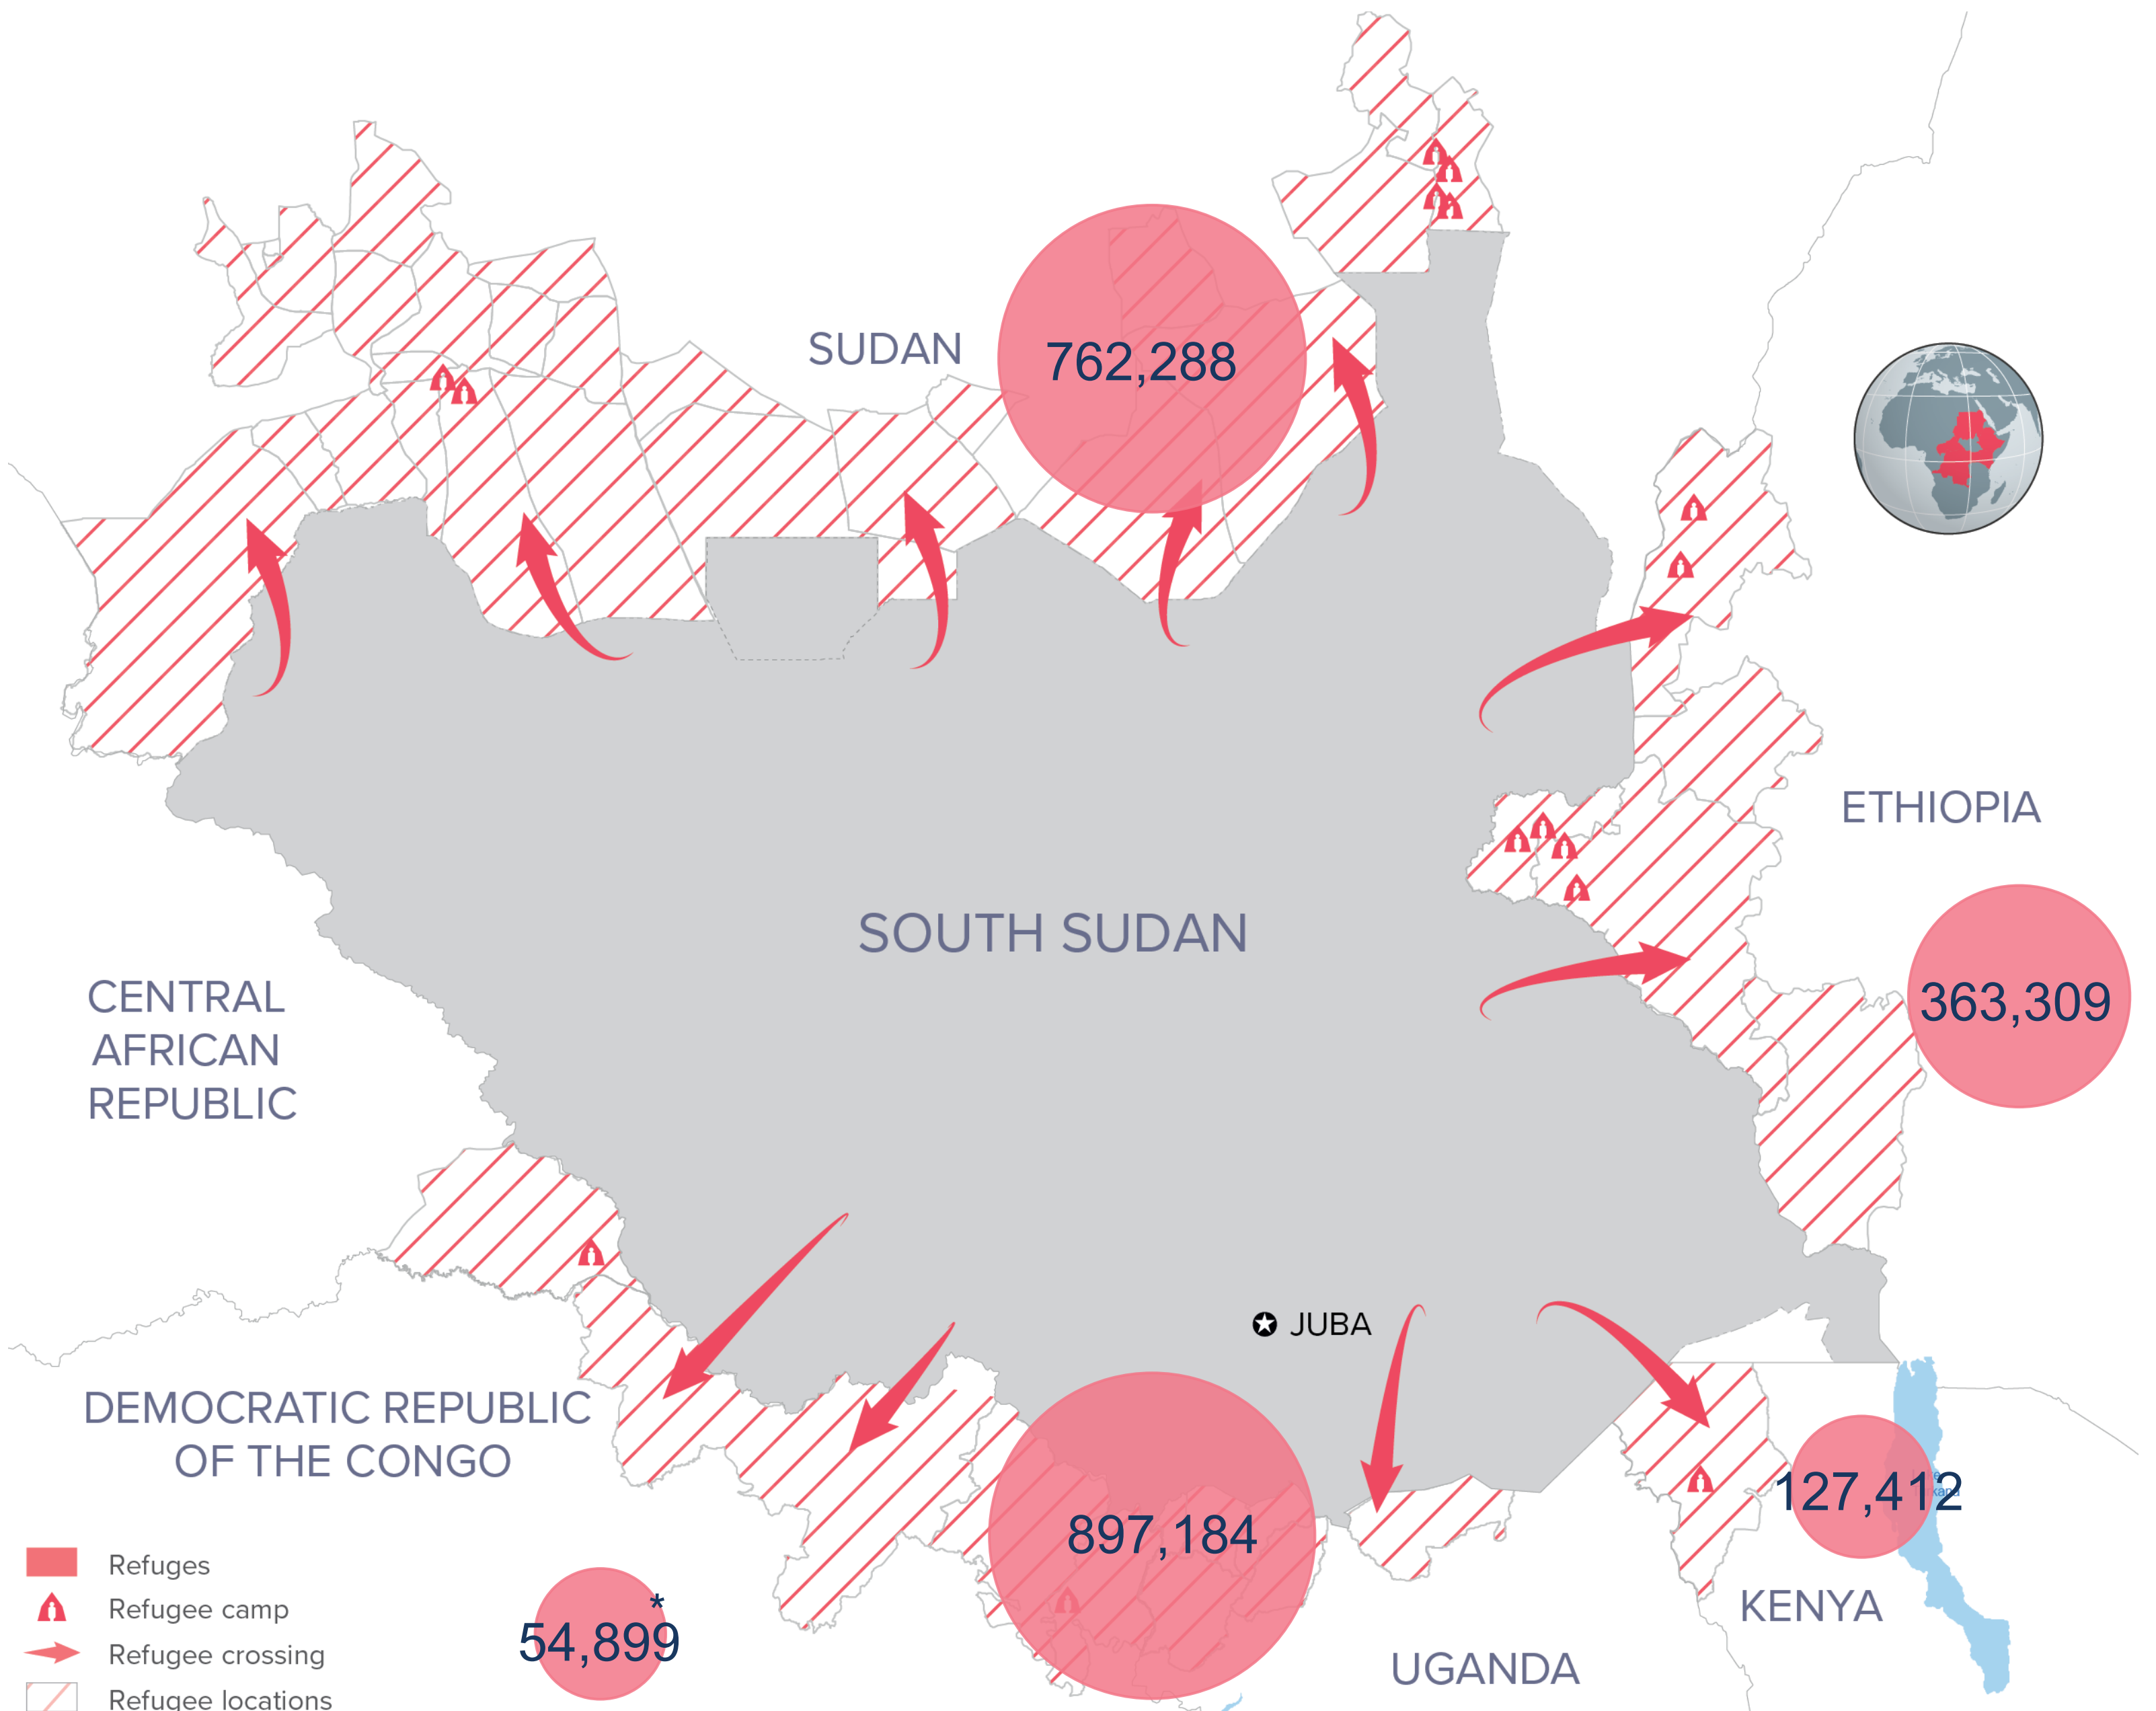

### KEY FIGURES

**2,205,092**  
SOUTH SUDANESE REFUGEES

This figure excludes 1816 refugees and asylum seekers in the Central African Republic.

### 2021 REGIONAL RRRP FUNDING

**USD 1.2 B**  
REQUESTED  
**USD 86.2 M**  
RECEIVED

BY 116 RRP PARTNERS IN 2021 FOR THE SOUTH SUDAN SITUATION

### BY COUNTRY OF ASYLUM

### NEW ARRIVALS BY MONTH

**2021 arrivals (1 Jan - 28 Feb): 22,826**

Based on field reports, UNHCR and Government registration

\*The decrease in the number of South Sudanese refugees is due to inactivation of refugees absent during the verification exercise in Ituri Province.