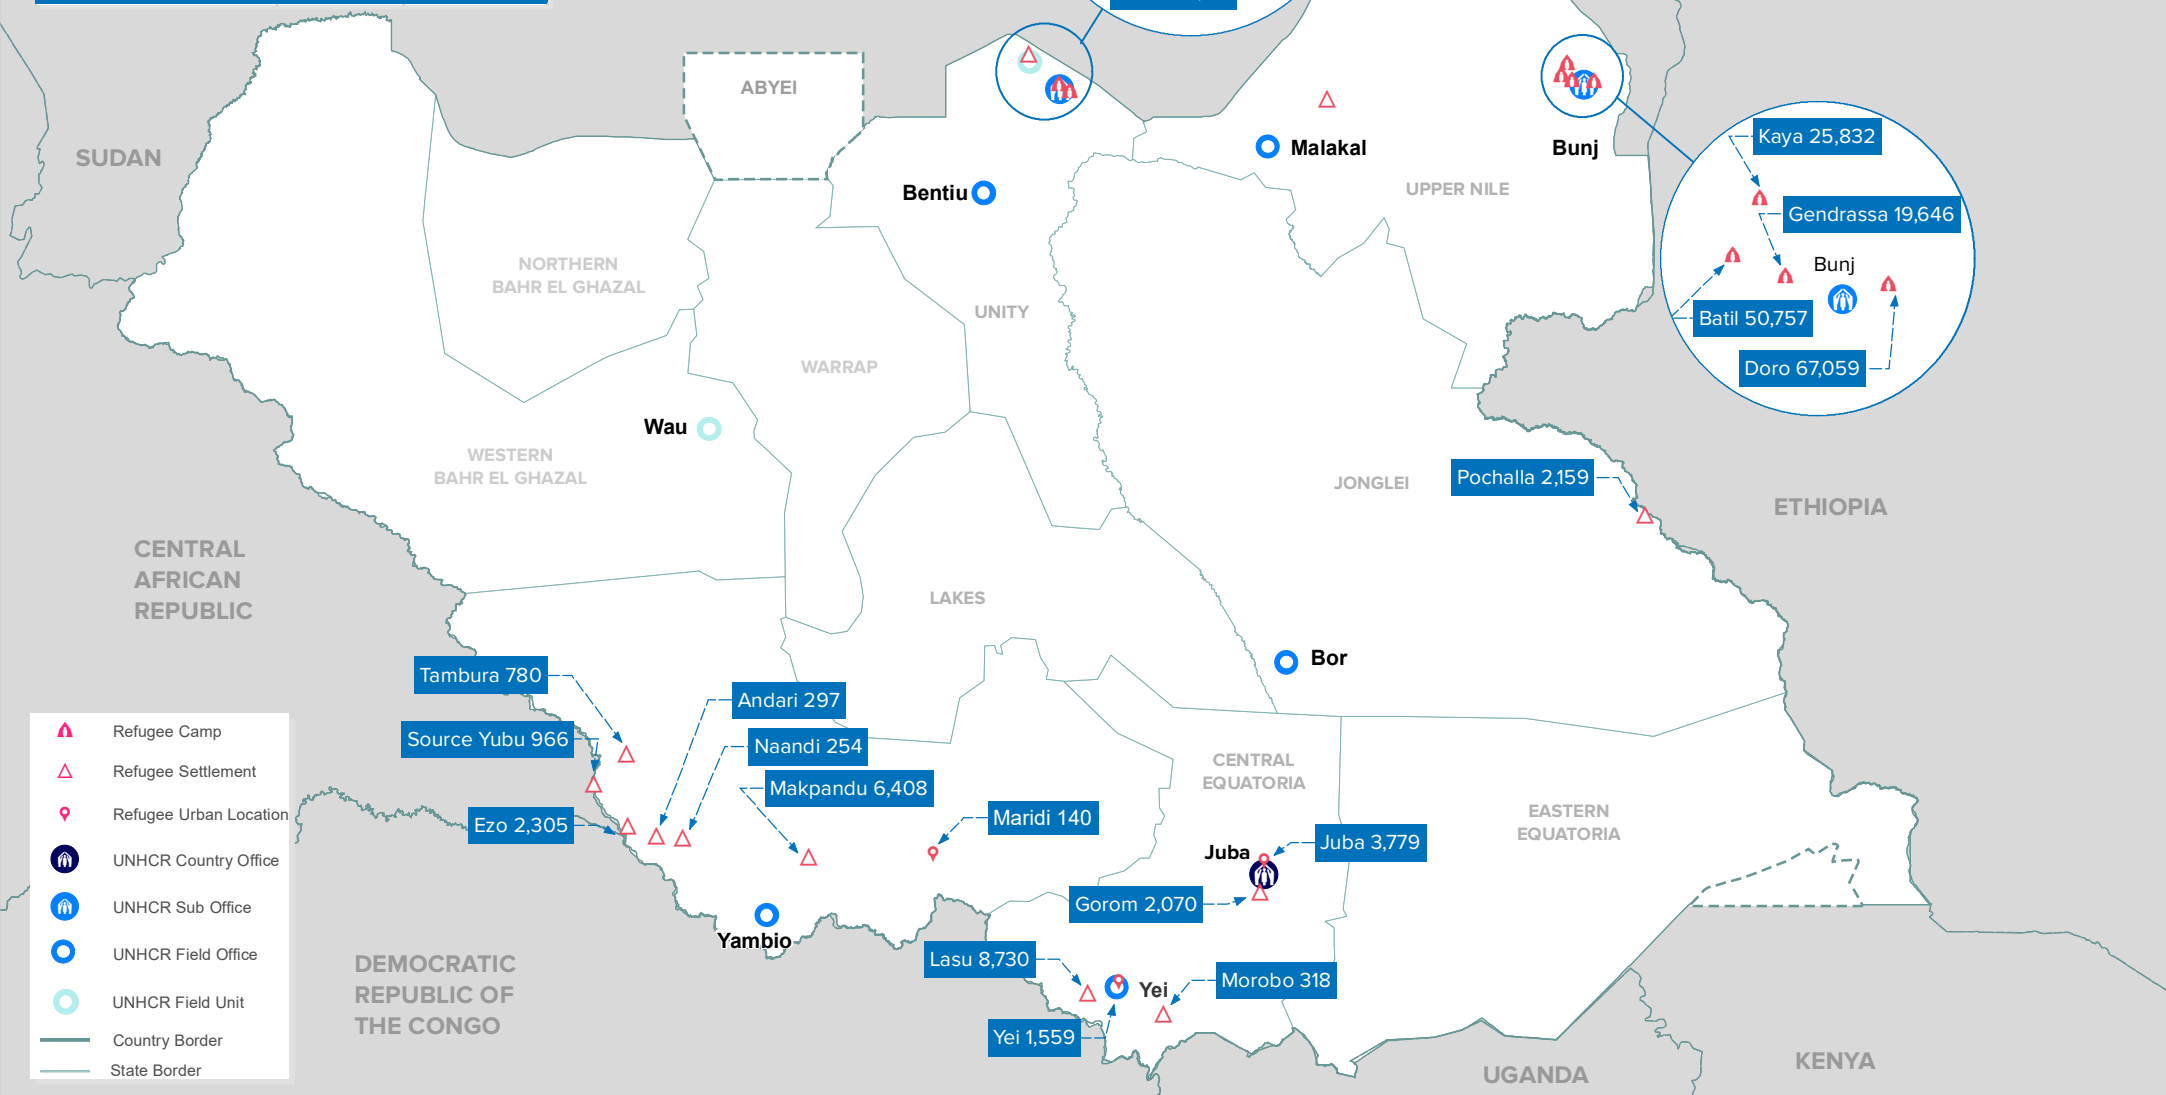

State	Ref. Pop.	Ref. Pop. %
Upper Nile	165,215	52%
Unity	122,628	39%
Central Equatoria	16,456	5%
Western Equatoria	11,150	4%
Jonglei State	2,159	1%
Total	317,608	100%

- Refugee Camp
- Refugee Settlement
- Refugee Urban Location
- UNHCR Country Office
- UNHCR Sub Office
- UNHCR Field Office
- UNHCR Field Unit
- Country Border
- State Border