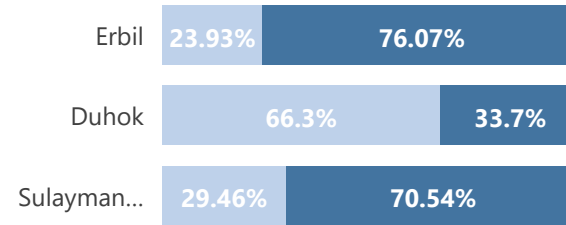

Camp and Urban Population

Population Trend

Governorate	Individuals	Household	% of Total
Erbil	125,962	39,701	50.93%
Erbil Urban	95,910	32,733	38.78%
Darashakran Camp	11,673	2,607	4.72%
Qushtapa Camp	8,304	2,002	3.36%
Kawergosk Camp	7,859	1,885	3.18%
Basirma Camp	2,216	474	0.90%
Duhok	84,598	22,418	34.21%
Domiz Camp	31,349	7,470	12.68%
Duhok Urban	28,256	8,961	11.43%
Domiz Camp 2	10,983	2,578	4.44%
Gawilan Camp	9,192	2,116	3.72%
Bardarash Camp	3,727	1,023	1.51%
Akre Settlement	1,091	270	0.44%
Sulaymaniyah	32,264	10,234	13.05%
Sulaymaniyah Urban	22,758	7,949	9.20%
Arbat Camp	9,506	2,285	3.84%
Other	4,481	2,131	1.81%
Other Urban Locations	4,481	2,131	1.81%
Total	247,305	74,484	100.00%