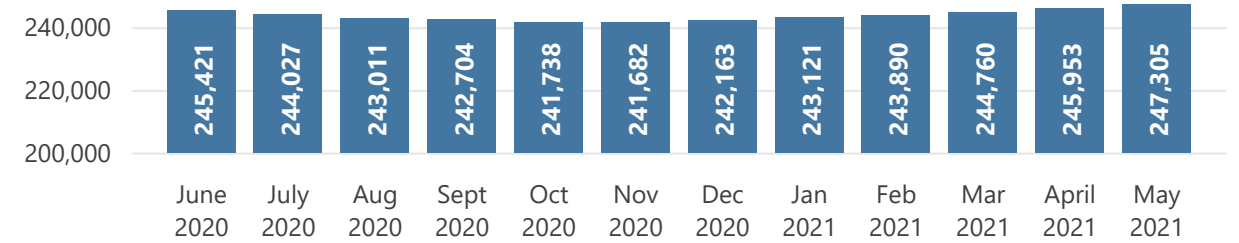

Camp and Urban Population

Population Trend

Governorate	Individuals	Household	% of Total
Erbil	125,962	39,701	50.93%
Erbil Urban	95,910	32,733	38.78%
Darashakran Camp	11,673	2,607	4.72%
Qushtapa Camp	8,304	2,002	3.36%
Kawergosk Camp	7,859	1,885	3.18%
Basirma Camp	2,216	474	0.90%
Duhok	84,598	22,418	34.21%
Domiz Camp	31,349	7,470	12.68%
Duhok Urban	28,256	8,961	11.43%
Domiz Camp 2	10,983	2,578	4.44%
Gawilan Camp	9,192	2,116	3.72%
Bardarash Camp	3,727	1,023	1.51%
Akre Settlement	1,091	270	0.44%
Sulaymaniyah	32,264	10,234	13.05%
Sulaymaniyah Urban	22,758	7,949	9.20%
Arbat Camp	9,506	2,285	3.84%
Other	4,481	2,131	1.81%
Other Urban Locations	4,481	2,131	1.81%
Total	247,305	74,484	100.00%