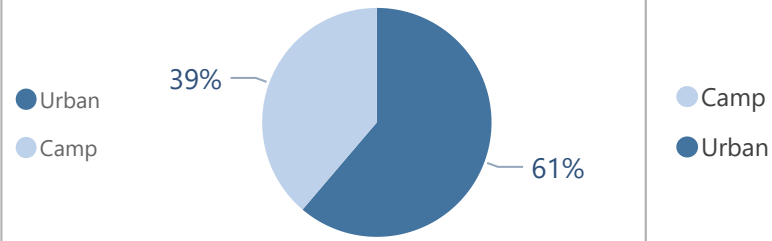

Camp and Urban Population

Population Trend

Governorate	Individuals	Household	% of Total
Erbil	125,962	39,701	50.93%
Erbil Urban	95,910	32,733	38.78%
Darashakran Camp	11,673	2,607	4.72%
Qushtapa Camp	8,304	2,002	3.36%
Kawergosk Camp	7,859	1,885	3.18%
Basirma Camp	2,216	474	0.90%
Duhok	84,598	22,418	34.21%
Domiz Camp	31,349	7,470	12.68%
Duhok Urban	28,256	8,961	11.43%
Domiz Camp 2	10,983	2,578	4.44%
Gawilan Camp	9,192	2,116	3.72%
Bardarash Camp	3,727	1,023	1.51%
Akre Settlement	1,091	270	0.44%
Sulaymaniyah	32,264	10,234	13.05%
Sulaymaniyah Urban	22,758	7,949	9.20%
Arbat Camp	9,506	2,285	3.84%
Other	4,481	2,131	1.81%
Other Urban Locations	4,481	2,131	1.81%
Total	247,305	74,484	100.00%