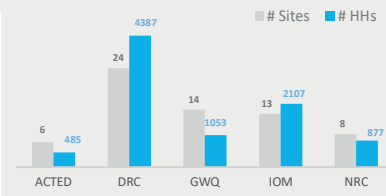

433
65 COVERED
IDP HOSTING SITES

36,978
8,909 COVERED
HHs IN HOSTIG SITES

227,155
44,847 COVERED
INDIVIDUALS IN HOSTIG SITES

5
CCCM IMPLEMENTING PARTNERS

COVERAGE PER IMPLEMENTING PARTNER

SITES FUNDING

CCCM IDP HOSTING SITES

CCCM HHs IN SITES

CCCM POPULATION IN SITES