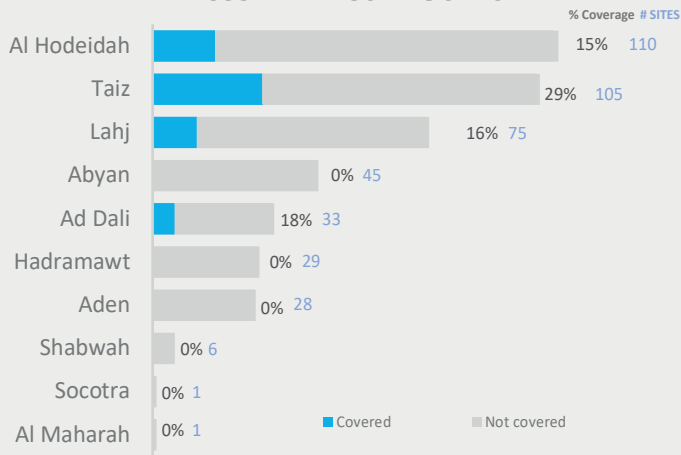

433
65 COVERED
IDP HOSTING SITES

36,978
8,909 COVERED
HHs IN HOSTIG SITES

227,155
44,847 COVERED
INDIVIDUALS IN HOSTIG SITES

5
CCCM IMPLEMENTING PARTNERS

COVERAGE PER IMPLEMENTING PARTNER

SITES FUNDING

CCCM IDP HOSTING SITES

CCCM HHs IN SITES

CCCM POPULATION IN SITES