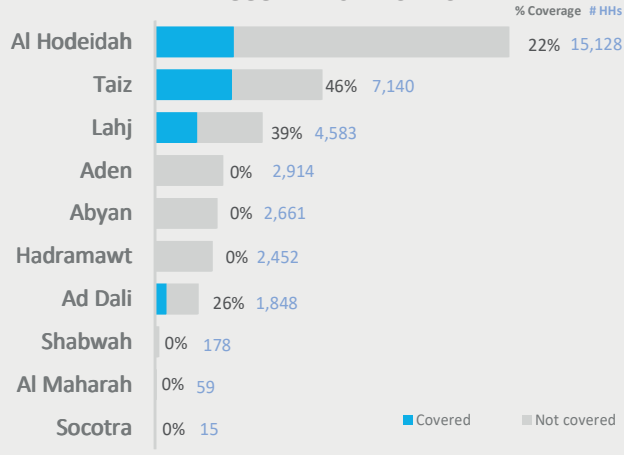

CCCM HHs IN SITES