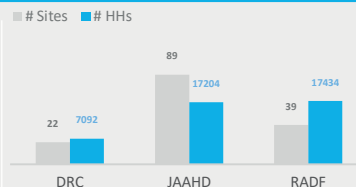

**733**  
150 COVERED  
IDP HOSTING SITES

**96,537**  
41,730 COVERED  
HHs IN HOSTIG SITES

**580,682**  
261,673 COVERED  
INDIVIDUALS IN HOSTIG SITES

**3**  
CCCM IMPLEMENTING PARTNERS

COVERAGE PER IMPLEMENTING PARTENR