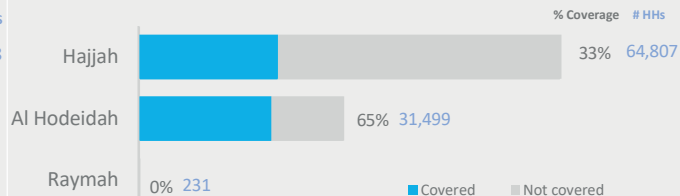

CCCM HHs IN SITES