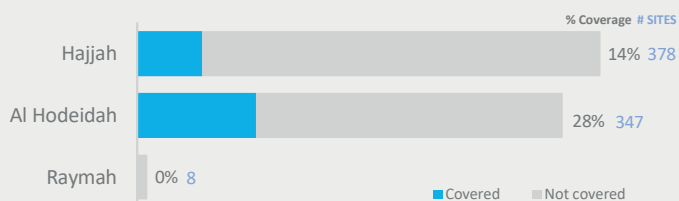

CCCM IDP HOSTING SITES