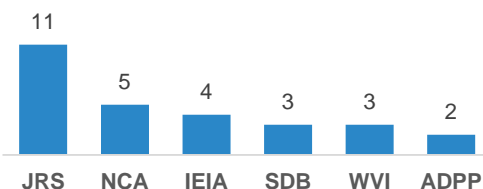

## UNHCR Direct Implementation

Activities
Admin. Insts. & Practice
Basic and Domestic Items
Civil Reg. & Civil Status Doc
Health
Operations Management
Public Attitudes towards PoC
Servs for PoC w Specific Needs
Child Protection
RSD & Access to Territory
Law & Policy & Legal Assistance
Registration & Profiling
Coordination
Community Self Management
Statelessness

## Activities per Partners