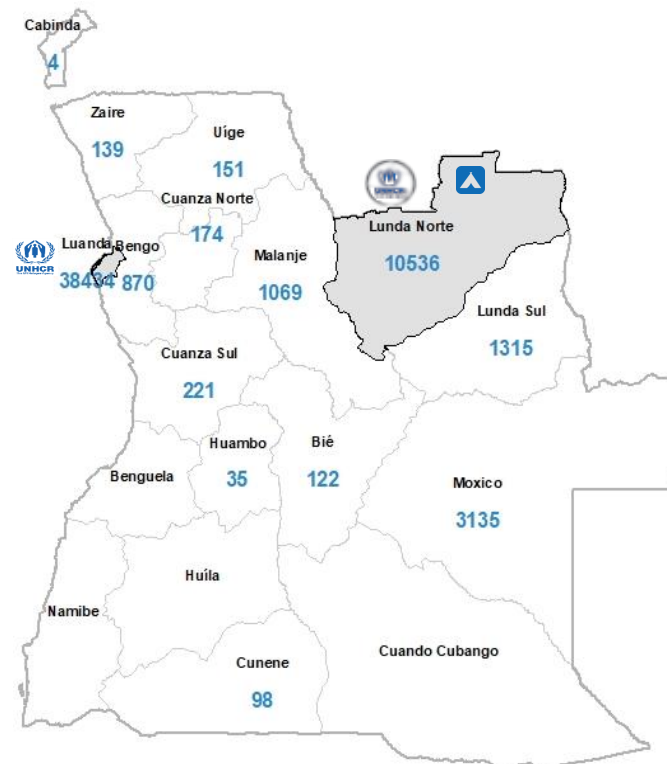

## Background

### Kasai Caseload

In 2017, around 35,000 Congolese refugees fled conflict and violence from Kasai region in DRC to Lunda Norte Province in Angola, leading UNHCR and the Government of Angola to declare an emergency situation. Lovua settlement was then established on Sep 2017. Since then, the 2017 Kasai refugees whose current population is 9,626, as they are referred to, have been granted asylum and provided with assistance and protection mainly in Lovua Refugee Settlement and other neighbouring areas within Lunda Norte. WFP provides food to refugees residing in settlement.

## Regular Caseload

It comprises of 46,677 refugees, asylum-seekers and few others of concern from DRC, Guinea, Ivory Coast, Liberia, Rwanda, Sierra Leone and other countries who has been in Angola between 5-30 years. They are residing mostly in urban location. 82% of the total urban caseload reside in Luanda.