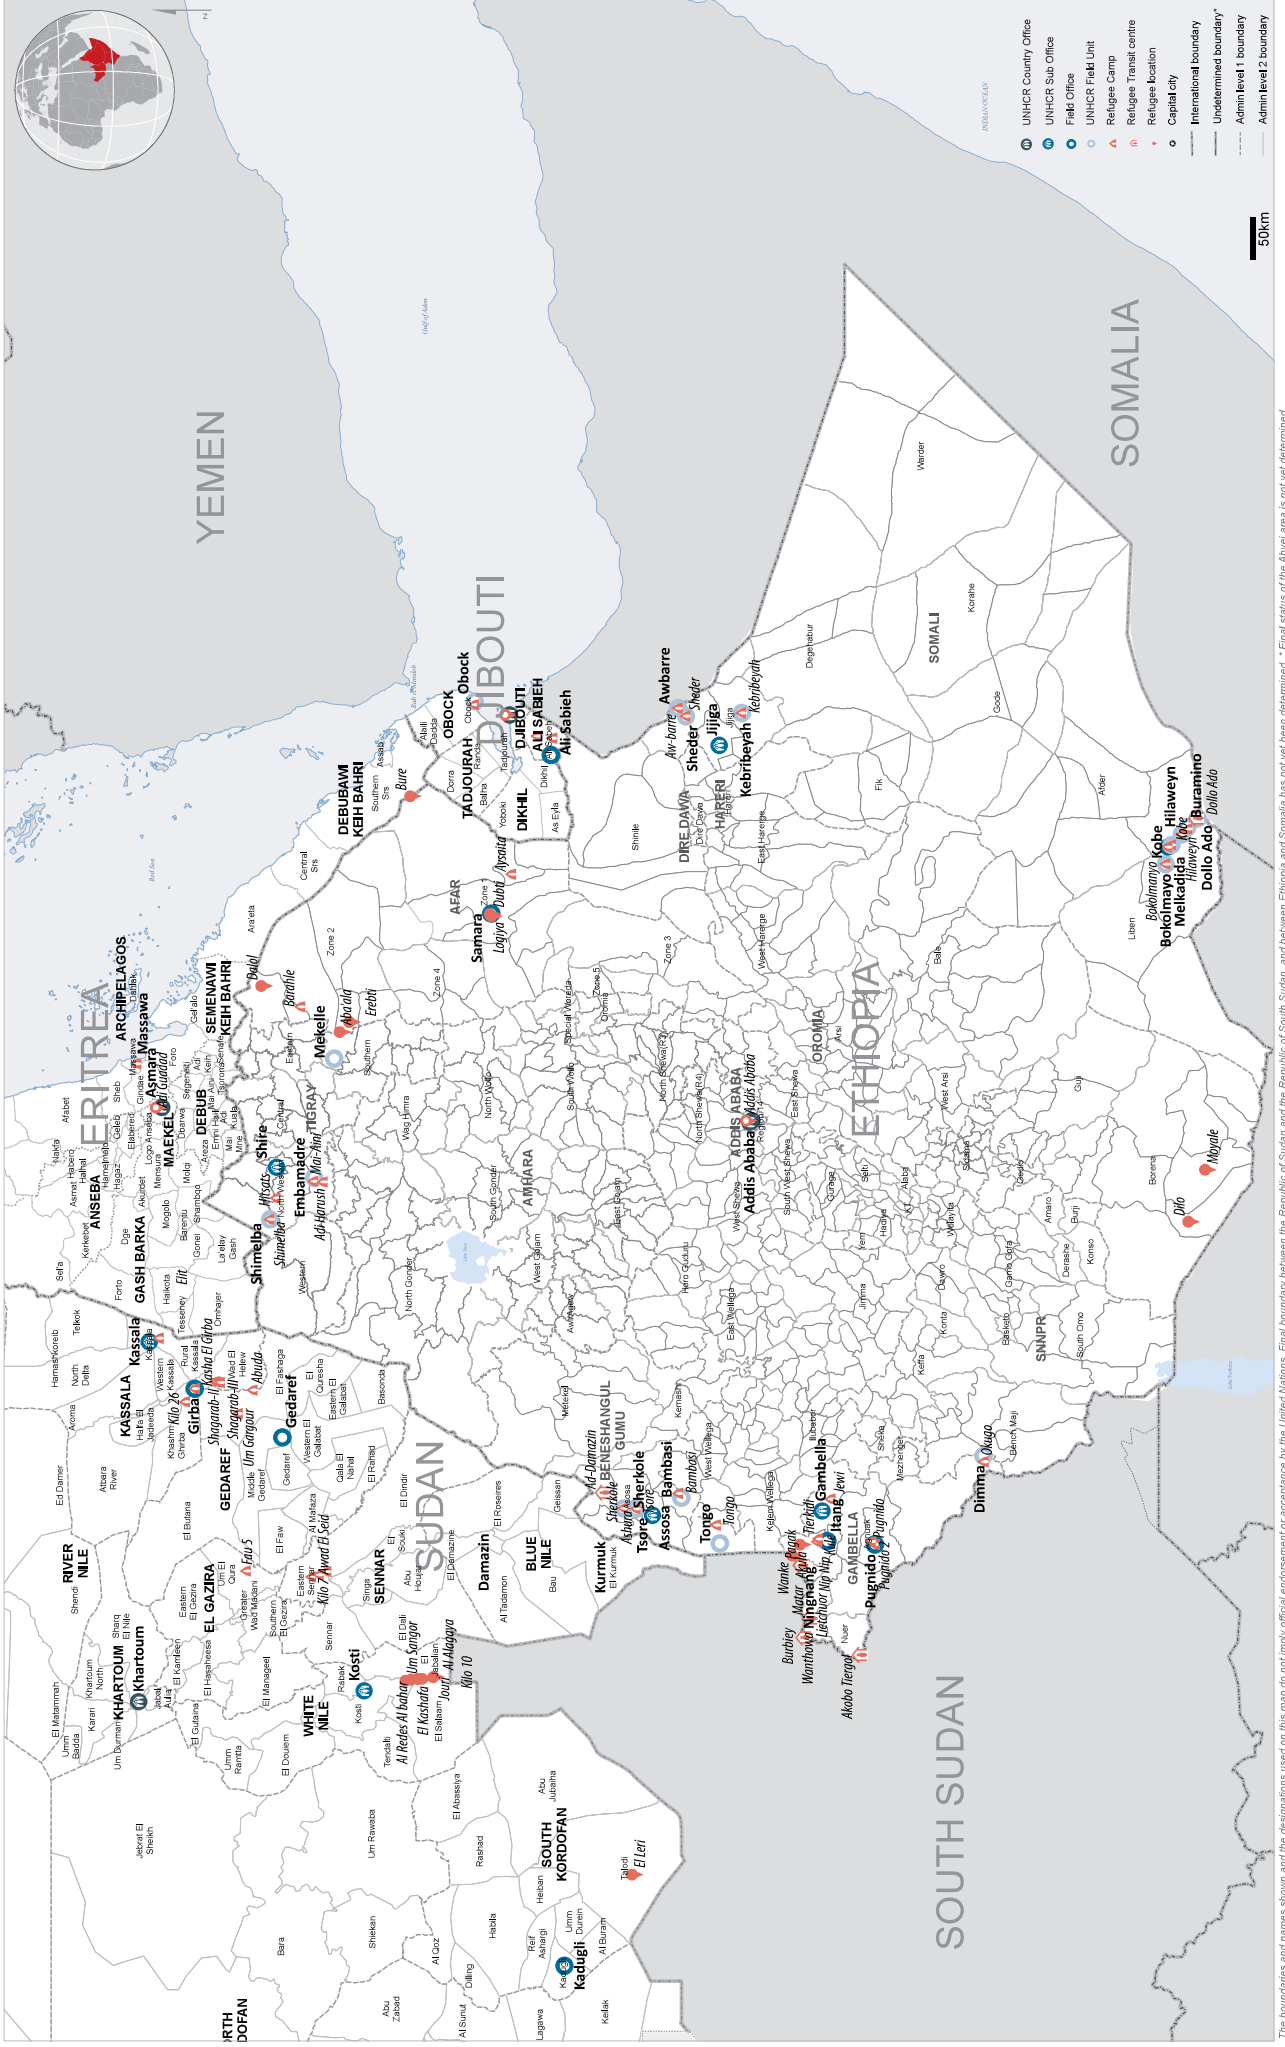

Ethiopia and neighbouring countries