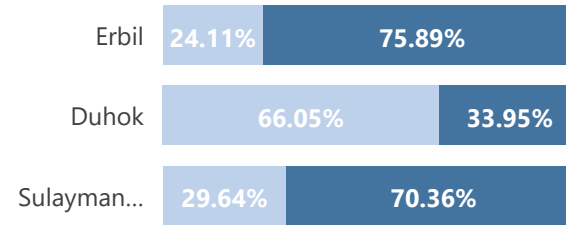

Camp and Urban Population

Population Trend

Governorate	Individuals	Household	% of Total
Erbil	124,785	39,455	50.74%
Erbil Urban	94,704	32,482	38.51%
Darashakran Camp	11,677	2,605	4.75%
Qushtapa Camp	8,315	2,005	3.38%
Kawergosk Camp	7,913	1,896	3.22%
Basirma Camp	2,176	467	0.88%
Duhok	84,174	21,934	34.22%
Domiz Camp	30,864	7,204	12.55%
Duhok Urban	28,580	8,861	11.62%
Domiz Camp 2	10,907	2,539	4.43%
Gawilan Camp	9,037	2,055	3.67%
Bardarash Camp	3,708	1,012	1.51%
Akre Settlement	1,078	263	0.44%
Sulaymaniyah	32,231	10,184	13.10%
Sulaymaniyah Urban	22,678	7,899	9.22%
Arbat Camp	9,553	2,285	3.88%
Other	4,762	2,375	1.94%
Other Urban Locations	4,762	2,375	1.94%
Total	245,952	73,948	100.00%