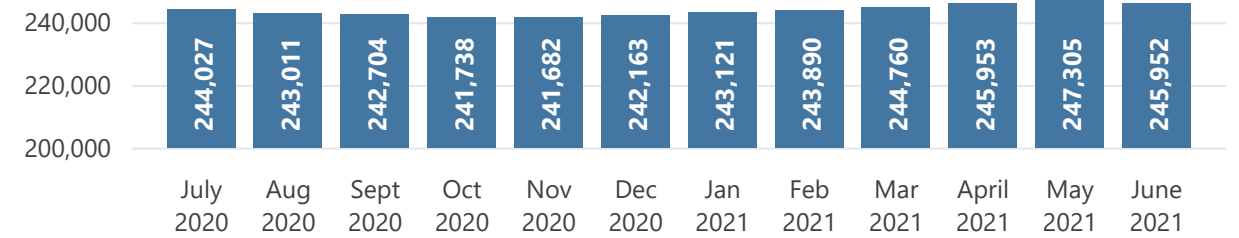

Camp and Urban Population

Population Trend

Governorate	Individuals	Household	% of Total
Erbil	124,785	39,455	50.74%
Erbil Urban	94,704	32,482	38.51%
Darashakran Camp	11,677	2,605	4.75%
Qushtapa Camp	8,315	2,005	3.38%
Kawergosk Camp	7,913	1,896	3.22%
Basirma Camp	2,176	467	0.88%
Duhok	84,174	21,934	34.22%
Domiz Camp	30,864	7,204	12.55%
Duhok Urban	28,580	8,861	11.62%
Domiz Camp 2	10,907	2,539	4.43%
Gawilan Camp	9,037	2,055	3.67%
Bardarash Camp	3,708	1,012	1.51%
Akre Settlement	1,078	263	0.44%
Sulaymaniyah	32,231	10,184	13.10%
Sulaymaniyah Urban	22,678	7,899	9.22%
Arbat Camp	9,553	2,285	3.88%
Other	4,762	2,375	1.94%
Other Urban Locations	4,762	2,375	1.94%
Total	245,952	73,948	100.00%