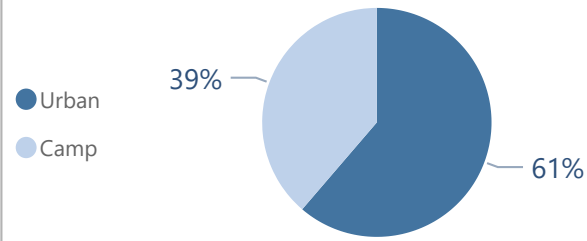

Camp and Urban Population

Population Trend

Governorate	Individuals	Household	% of Total
Erbil	124,785	39,455	50.74%
Erbil Urban	94,704	32,482	38.51%
Darashakran Camp	11,677	2,605	4.75%
Qushtapa Camp	8,315	2,005	3.38%
Kawergosk Camp	7,913	1,896	3.22%
Basirma Camp	2,176	467	0.88%
Duhok	84,174	21,934	34.22%
Domiz Camp	30,864	7,204	12.55%
Duhok Urban	28,580	8,861	11.62%
Domiz Camp 2	10,907	2,539	4.43%
Gawilan Camp	9,037	2,055	3.67%
Bardarash Camp	3,708	1,012	1.51%
Akre Settlement	1,078	263	0.44%
Sulaymaniyah	32,231	10,184	13.10%
Sulaymaniyah Urban	22,678	7,899	9.22%
Arbat Camp	9,553	2,285	3.88%
Other	4,762	2,375	1.94%
Other Urban Locations	4,762	2,375	1.94%
Total	245,952	73,948	100.00%