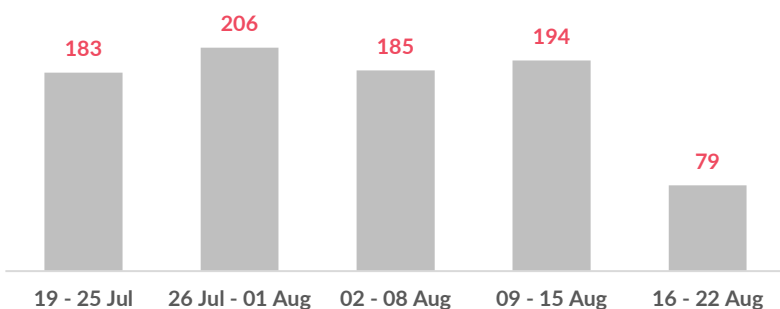

Aegean Islands Weekly Snapshot

Arrivals

This week, 153 people arrived on the Aegean islands, an increase from last week's 64 arrivals and an increase from last year's 2 arrivals, during the same period.

The average daily arrivals on all islands this week equaled 22, compared to 9 in the previous week.

Entry Points by Sea

Dodecanese islands received the highest number of arrivals (56), followed by Lesvos (36), Samos (35) and Chios (26).

Departures to the mainland

This week, 79 refugees and asylum-seekers, once authorized by the authorities, departed from the Aegean islands to the mainland.

Present Population on the Islands

Some 6,650 refugees and asylum-seekers reside on the Aegean islands. Of those, some 4,700 (71%) reside in the permanent and temporary Reception and Identification Centers (RICs).

The majority of the population on the Aegean islands are from Afghanistan (48%), Syria (13%) and DRC (10%).

Women account for 21% of the population, and children for 29% of whom nearly 7 out of 10 are younger than 12 years old.