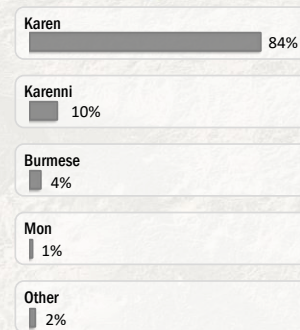

Ethnicity

Source: UNHCR proGres database For more information, visit: <https://data2.unhcr.org/en/situations/thailand>

* Verification Exercise conducted from Jan-Apr 2015 and subsequent data changes to-date. Under reverification.