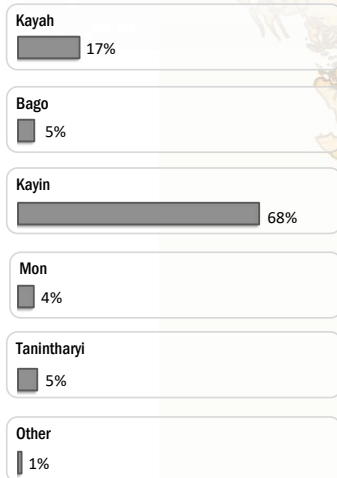

Main States/Regions of Origin

Based on registered refugee population

Total Verified Refugee Population *

91,479

Registered population 44,700

Unregistered population 46,779