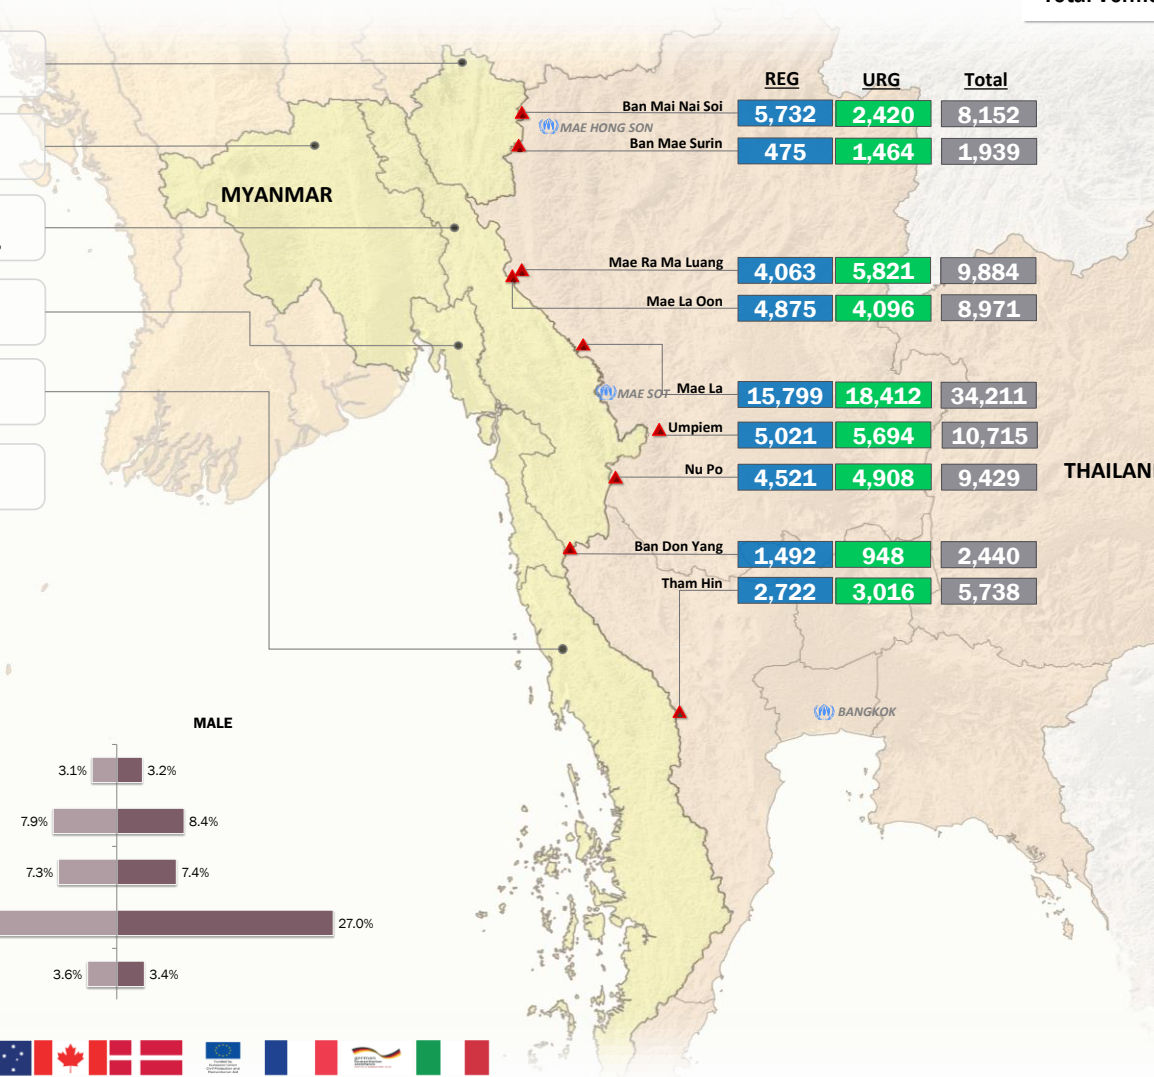

Main States/Regions of Origin

Based on registered refugee population

Total Verified Refugee Population *

91,479

Registered population 44,700

Unregistered population 46,779

Age and Gender

Legend

- ▲ Temporary Shelter
- 🏠 UNHCR Office

Religion

Ethnicity

Source: UNHCR proGres database For more information, visit: <https://data2.unhcr.org/en/situations/thailand>

* Verification Exercise conducted from Jan-Apr 2015 and subsequent data changes to-date. Under reverification.