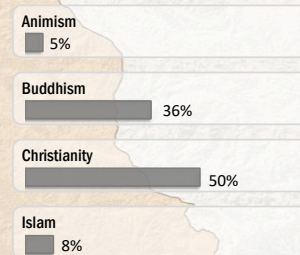

Main States/Regions of Origin

Based on registered refugee population

Total Verified Refugee Population *

91,479

Registered population 44,700

Unregistered population 46,779

Age and Gender

Legend

- ▲ Temporary Shelter
- 🏠 UNHCR Office

Religion

Ethnicity

Source: UNHCR proGres database For more information, visit: <https://data2.unhcr.org/en/situations/thailand>

* Verification Exercise conducted from Jan-Apr 2015 and subsequent data changes to-date. Under reverification.