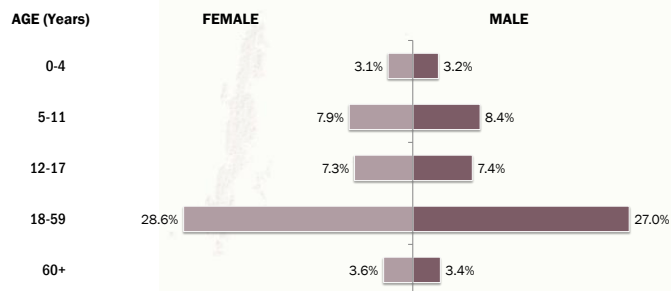

Age and Gender

Legend

- ▲ Temporary Shelter
- 🏠 UNHCR Office