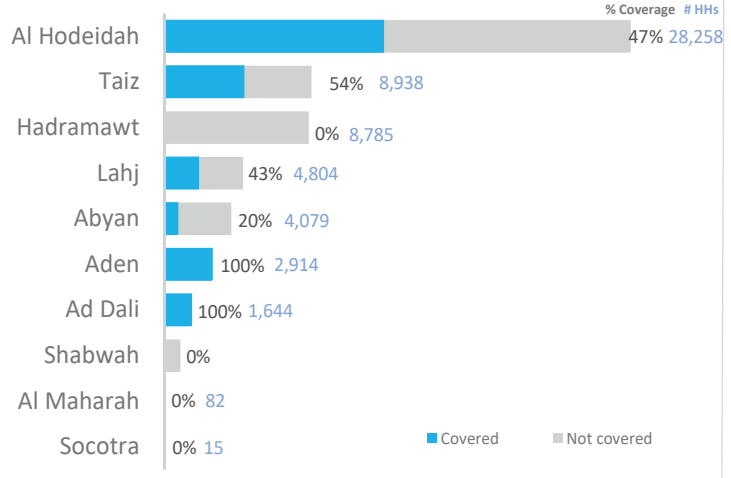

CCCM HHs IN SITES