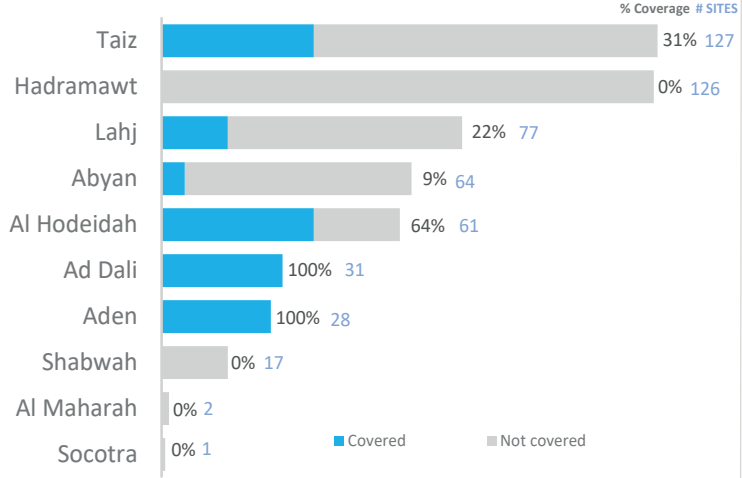

534
160 COVERED
IDP HOSTING SITES

60,526
25,552 COVERED
HHs IN HOSTIG SITES

366,809
146,795 COVERED
INDIVIDUALS IN HOSTIG SITES

6
CCCM IMPLEMENTING PARTNERS

COVERAGE PER IMPLEMENTING PARTNER

SITES FUNDING

CCCM IDP HOSTING SITES