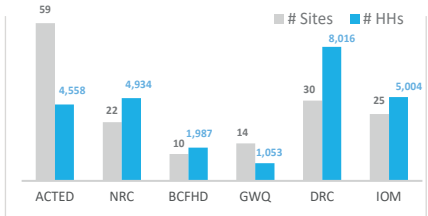

534
160 COVERED
IDP HOSTING SITES

60,526
25,552 COVERED
HHs IN HOSTIG SITES

366,809
146,795 COVERED
INDIVIDUALS IN HOSTIG SITES

6
CCCM IMPLEMENTING PARTNERS

COVERAGE PER IMPLEMENTING PARTNER

SITES FUNDING

CCCM IDP HOSTING SITES

CCCM HHs IN SITES

CCCM POPULATION IN SITES