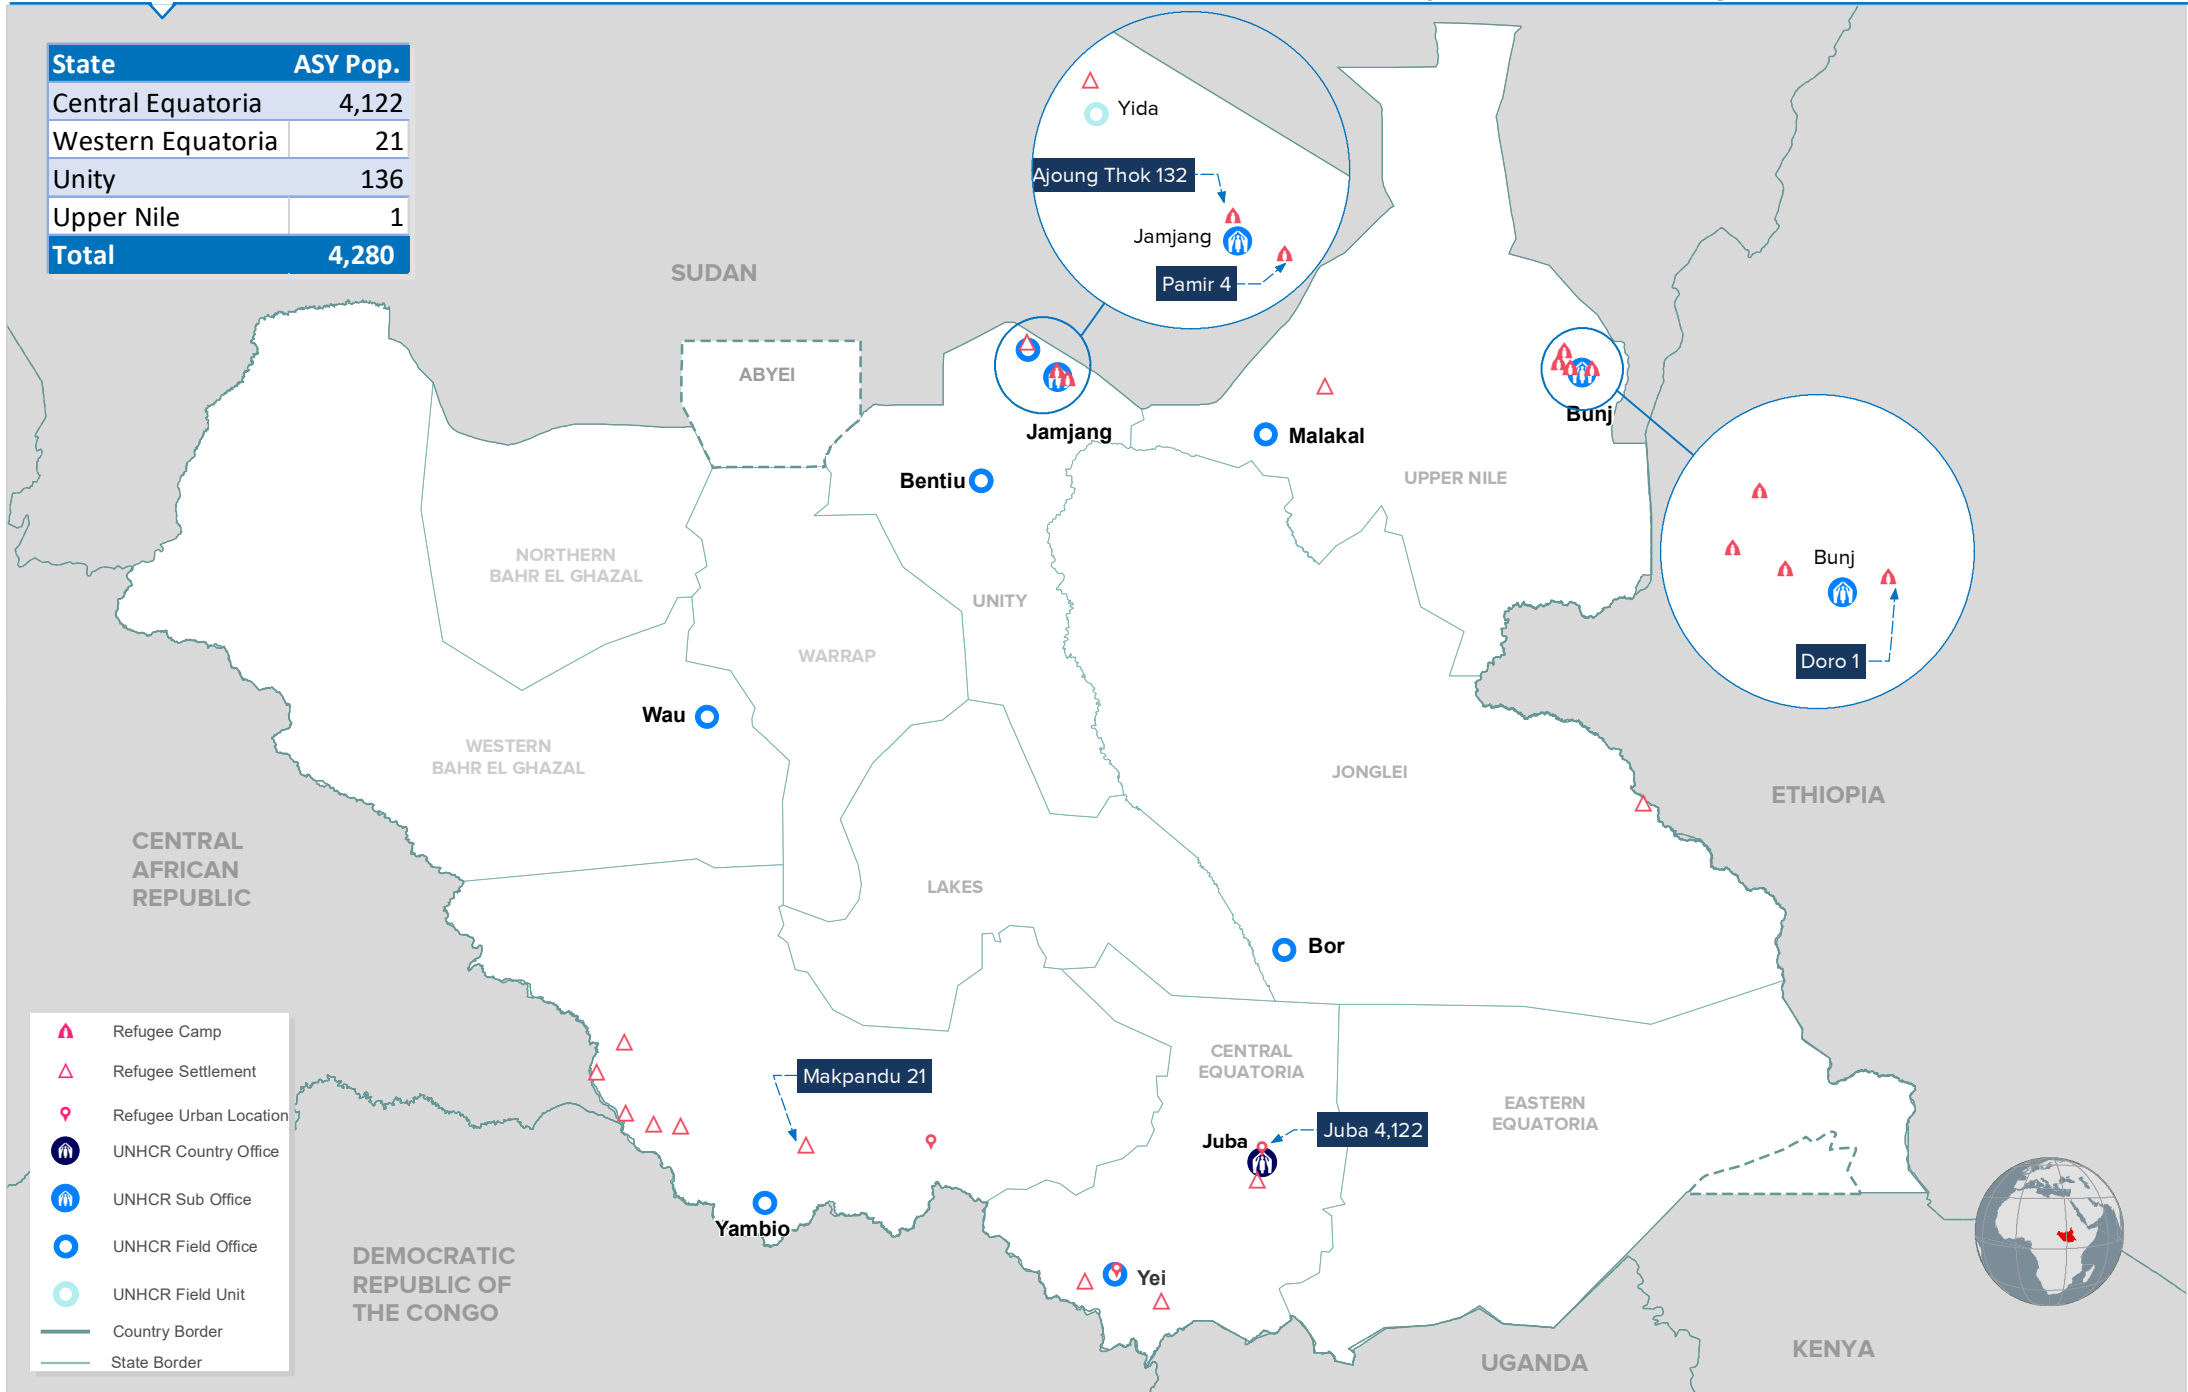

State	ASY Pop.
Central Equatoria	4,122
Western Equatoria	21
Unity	136
Upper Nile	1
Total	4,280

- Refugee Camp
- Refugee Settlement
- Refugee Urban Location
- UNHCR Country Office
- UNHCR Sub Office
- UNHCR Field Office
- UNHCR Field Unit
- Country Border
- State Border