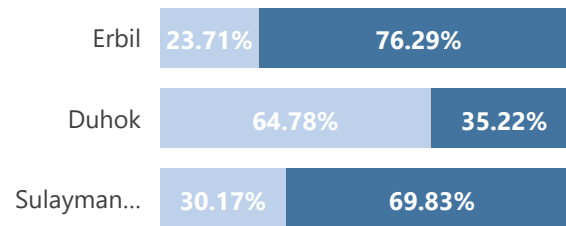

Camp and Urban Population

Population Trend

Governorate	Individuals	Household	% of Total
Erbil	127,966	40,278	50.66%
Erbil Urban	97,622	33,285	38.65%
Darashakran Camp	11,785	2,616	4.67%
Qushtapa Camp	8,507	2,027	3.37%
Kawergosk Camp	8,038	1,915	3.18%
Basirma Camp	2,014	435	0.80%
Duhok	85,889	22,295	34.00%
Domiz Camp	30,923	7,184	12.24%
Duhok Urban	30,254	9,306	11.98%
Domiz Camp 2	10,905	2,519	4.32%
Gawilan Camp	9,207	2,071	3.65%
Bardarash Camp	3,542	958	1.40%
Akre Settlement	1,058	257	0.42%
Sulaymaniyah	32,040	9,754	12.68%
Sulaymaniyah Urban	22,373	7,447	8.86%
Arbat Camp	9,667	2,307	3.83%
Other	6,696	3,975	2.65%
Other Urban Locations	6,696	3,975	2.65%
Total	252,591	76,302	100.00%