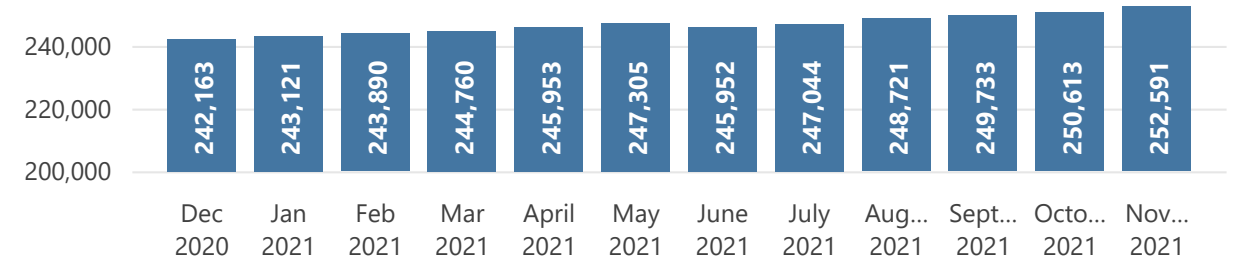

Camp and Urban Population

Population Trend

Governorate	Individuals	Household	% of Total
Erbil	127,966	40,278	50.66%
Erbil Urban	97,622	33,285	38.65%
Darashakran Camp	11,785	2,616	4.67%
Qushtapa Camp	8,507	2,027	3.37%
Kawergosk Camp	8,038	1,915	3.18%
Basirma Camp	2,014	435	0.80%
Duhok	85,889	22,295	34.00%
Domiz Camp	30,923	7,184	12.24%
Duhok Urban	30,254	9,306	11.98%
Domiz Camp 2	10,905	2,519	4.32%
Gawilan Camp	9,207	2,071	3.65%
Bardarash Camp	3,542	958	1.40%
Akre Settlement	1,058	257	0.42%
Sulaymaniyah	32,040	9,754	12.68%
Sulaymaniyah Urban	22,373	7,447	8.86%
Arbat Camp	9,667	2,307	3.83%
Other	6,696	3,975	2.65%
Other Urban Locations	6,696	3,975	2.65%
Total	252,591	76,302	100.00%