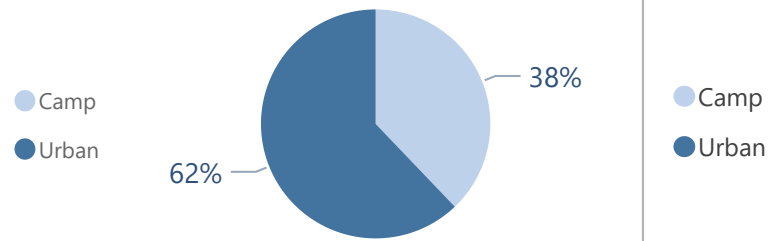

Camp and Urban Population

Population Trend

Governorate	Individuals	Household	% of Total
Erbil	127,966	40,278	50.66%
Erbil Urban	97,622	33,285	38.65%
Darashakran Camp	11,785	2,616	4.67%
Qushtapa Camp	8,507	2,027	3.37%
Kawergosk Camp	8,038	1,915	3.18%
Basirma Camp	2,014	435	0.80%
Duhok	85,889	22,295	34.00%
Domiz Camp	30,923	7,184	12.24%
Duhok Urban	30,254	9,306	11.98%
Domiz Camp 2	10,905	2,519	4.32%
Gawilan Camp	9,207	2,071	3.65%
Bardarash Camp	3,542	958	1.40%
Akre Settlement	1,058	257	0.42%
Sulaymaniyah	32,040	9,754	12.68%
Sulaymaniyah Urban	22,373	7,447	8.86%
Arbat Camp	9,667	2,307	3.83%
Other	6,696	3,975	2.65%
Other Urban Locations	6,696	3,975	2.65%
Total	252,591	76,302	100.00%