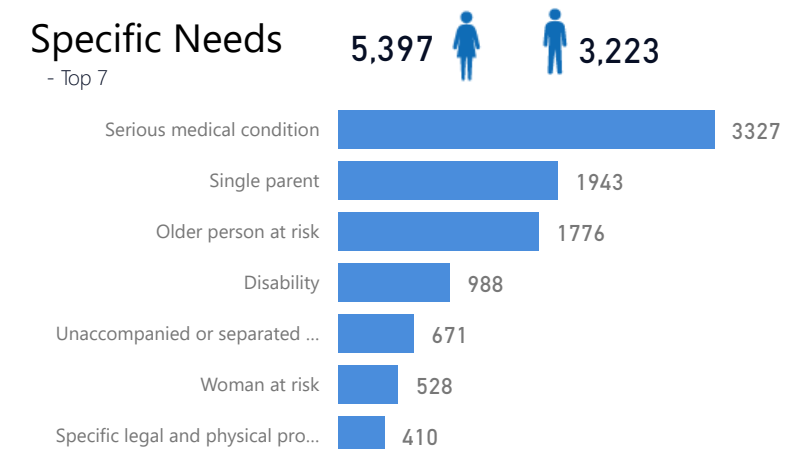

Elderly

**3%**

**3,798**

Total Refugees

**142,373**

Total Asylum-Seekers

**8,511**

Female

**50%**

**75,373**

Youth 15-24

**21%**

**31,671**

Zones - Top 10

Level3	HHs	Individuals
Base Camp	22,815	77,359
Rubondo	12,751	47,513
Juru	6,421	25,337
Makindye Division	83	202
Kampala Central	83	199
Rubaga Division	55	141
Sweswe	4	12
Kifunjo	3	9
Rutshuru	1	7
Kawempe Division	1	1

Country of Origin

Country of Origin	Total
Democratic Republic of the Congo	75,542
Burundi	41,306
Rwanda	17,141
Somalia	13,901
Eritrea	1,757
Ethiopia	941
South Sudan	226

Age & Gender Breakdown

Specific Needs - Top 7

New Registration by Month

Occupation - Top 5

\* Age is between 18 - 59 years for Occupation

Assistance Status