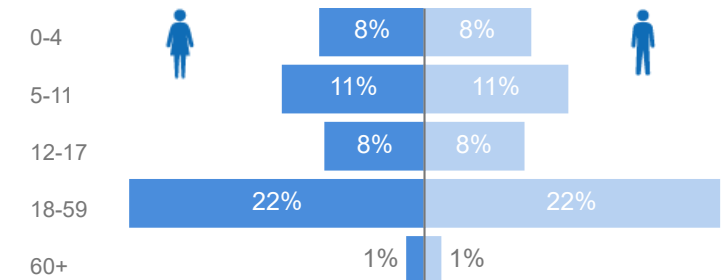

Elderly

**3%**

**3,798**

Total Refugees

**142,373**

Total Asylum-Seekers

**8,511**

Female

**50%**

**75,373**

Youth 15-24

**21%**

**31,671**

Zones - Top 10

Level3	HHs	Individuals
Base Camp	22,815	77,359
Rubondo	12,751	47,513
Juru	6,421	25,337
Makindye Division	83	202
Kampala Central	83	199
Rubaga Division	55	141
Sweswe	4	12
Kifunjo	3	9
Rutshuru	1	7
Kawempe Division	1	1

Country of Origin

Country of Origin	Total
Democratic Republic of the Congo	75,542
Burundi	41,306
Rwanda	17,141
Somalia	13,901
Eritrea	1,757
Ethiopia	941
South Sudan	226

Age & Gender Breakdown

Specific Needs - Top 7

New Registration by Month

Occupation - Top 5

\* Age is between 18 - 59 years for Occupation

Assistance Status