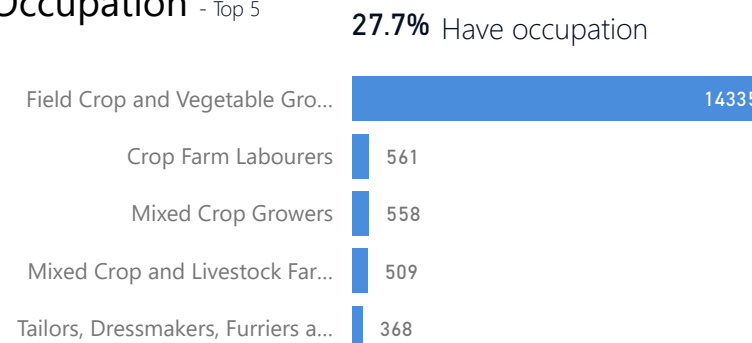

Country of Origin

Country of Origin	Total
Democratic Republic of the Congo	75,542
Burundi	41,306
Rwanda	17,141
Somalia	13,901
Eritrea	1,757
Ethiopia	941
South Sudan	226

Age & Gender Breakdown

Specific Needs - Top 7

New Registration by Month

Occupation - Top 5

\* Age is between 18 - 59 years for Occupation

Assistance Status