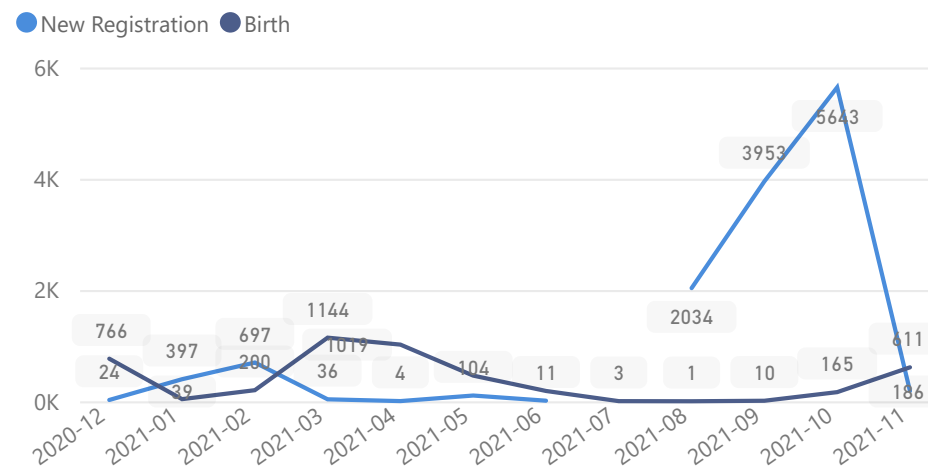

Elderly

**3%**

**3,798**

Total Refugees

**142,373**

Total Asylum-Seekers

**8,511**

Female

**50%**

**75,373**

Youth 15-24

**21%**

**31,671**

Zones - Top 10

Level3	HHs	Individuals
Base Camp	22,815	77,359
Rubondo	12,751	47,513
Juru	6,421	25,337
Makindye Division	83	202
Kampala Central	83	199
Rubaga Division	55	141
Sweswe	4	12
Kifunjo	3	9
Rutshuru	1	7
Kawempe Division	1	1

Country of Origin

Country of Origin	Total
Democratic Republic of the Congo	75,542
Burundi	41,306
Rwanda	17,141
Somalia	13,901
Eritrea	1,757
Ethiopia	941
South Sudan	226

Age & Gender Breakdown

Specific Needs - Top 7

New Registration by Month

Occupation - Top 5

\* Age is between 18 - 59 years for Occupation

Assistance Status