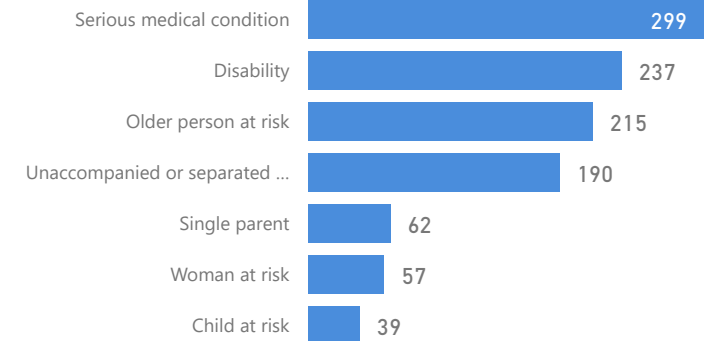

Age & Gender Breakdown

Women and Children
63%
63,717

Female
47%
47,308

Elderly
1%
1,491

Youth 15-24
27%
27,187

Specific Needs - Top 7
566 (Women) **436** (Men)

Country of Origin

Country of Origin	Total
Somalia	37,394
Democratic Republic of the Congo	26,640
Eritrea	18,968
South Sudan	6,106
Burundi	4,784
Ethiopia	2,974
Rwanda	2,142

New Registration by Month

Occupation - Top 5

Assistance Status

* Age is between 18 - 59 years for Occupation