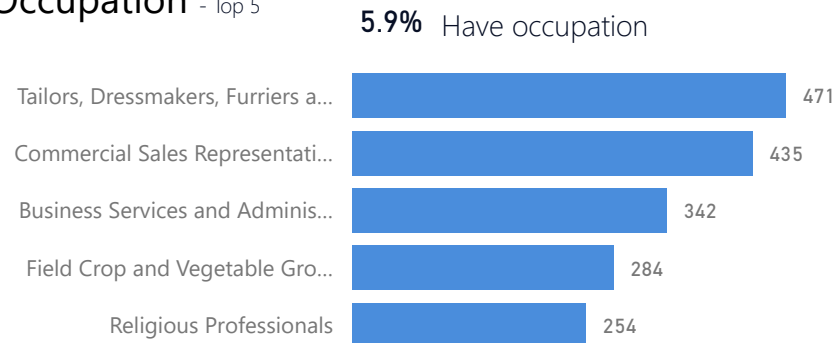

Age & Gender Breakdown

Women and Children
63%
63,717

Female
47%
47,308

Elderly
1%
1,491

Youth 15-24
27%
27,187

Specific Needs - Top 7
566 (Women) **436** (Men)

Country of Origin

Country of Origin	Total
Somalia	37,394
Democratic Republic of the Congo	26,640
Eritrea	18,968
South Sudan	6,106
Burundi	4,784
Ethiopia	2,974
Rwanda	2,142

New Registration by Month

Occupation - Top 5

Assistance Status

* Age is between 18 - 59 years for Occupation