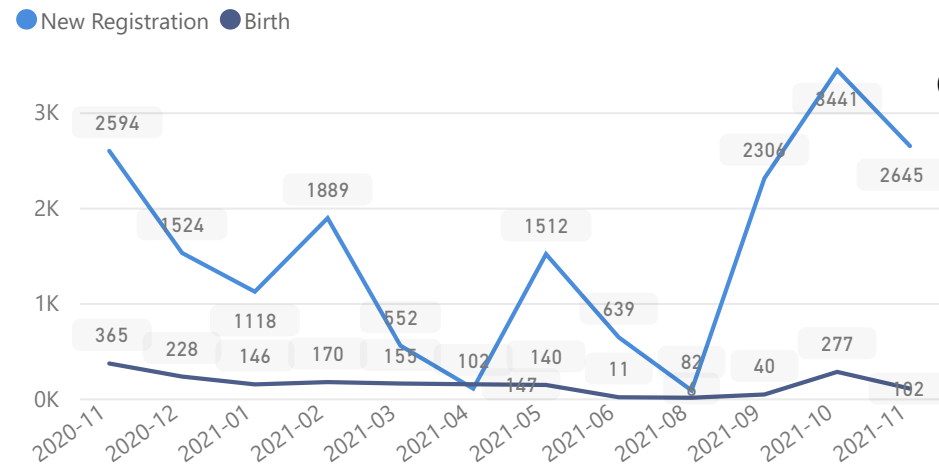

Uganda - Refugee Statistics November 2021 - Kampala

Total Population
101,171

Total Refugees
76,193

Total Households
55,918

Total Asylum-Seekers
24,978

Zones - Top 10

Level3	HHs	Individuals
Kampala Central	25,663	36,757
Makindye Division	16,801	36,122
Rubaga Division	10,477	21,562
Nakawa	824	2,084
Kawempe Division	431	1,391
Kawempe Div	703	1,212
Makerere University	193	274
Ssabagabo-Makindye	57	190
Nansana	58	141
Nakivale	27	113

Age & Gender Breakdown

Women and Children
63%
63,717

Female
47%
47,308

Elderly
1%
1,491

Youth 15-24
27%
27,187

Specific Needs - Top 7
566 (Women) **436** (Men)

Country of Origin

Country of Origin	Total
Somalia	37,394
Democratic Republic of the Congo	26,640
Eritrea	18,968
South Sudan	6,106
Burundi	4,784
Ethiopia	2,974
Rwanda	2,142

New Registration by Month

Occupation - Top 5

Assistance Status

* Age is between 18 - 59 years for Occupation