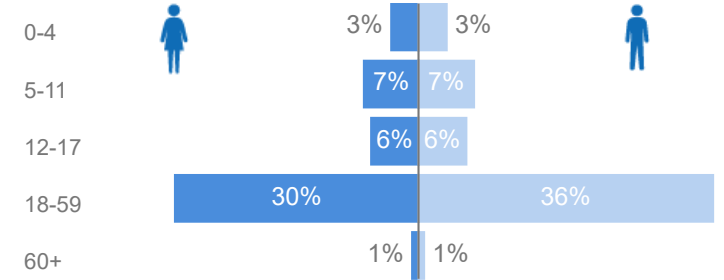

Uganda - Refugee Statistics November 2021 - Kampala

Total Population
101,171

Total Refugees
76,193

Total Households
55,918

Total Asylum-Seekers
24,978

Zones - Top 10

Level3	HHs	Individuals
Kampala Central	25,663	36,757
Makindye Division	16,801	36,122
Rubaga Division	10,477	21,562
Nakawa	824	2,084
Kawempe Division	431	1,391
Kawempe Div	703	1,212
Makerere University	193	274
Ssabagabo-Makindye	57	190
Nansana	58	141
Nakivale	27	113

Age & Gender Breakdown

Women and Children
63%
63,717

Female
47%
47,308

Elderly
1%
1,491

Youth 15-24
27%
27,187

Specific Needs - Top 7
566 (Women) **436** (Men)

Country of Origin

Country of Origin	Total
Somalia	37,394
Democratic Republic of the Congo	26,640
Eritrea	18,968
South Sudan	6,106
Burundi	4,784
Ethiopia	2,974
Rwanda	2,142

New Registration by Month

Occupation - Top 5

Assistance Status

* Age is between 18 - 59 years for Occupation