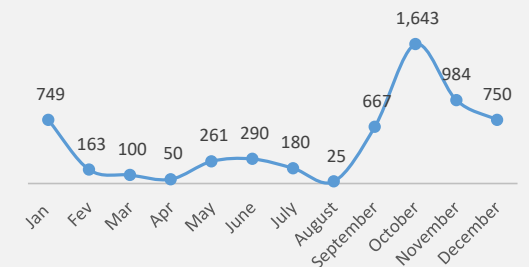

Population Figures

Total Population	144,662
Refugees	139,498
Asylum Seekers	470
Others	4,694

CoO Breakdown (Ref)

Age Breakdown

Monthly Registration Trends

The boundaries and names shown and the designations used on this map do not imply official endorsement or acceptance by the United Nations