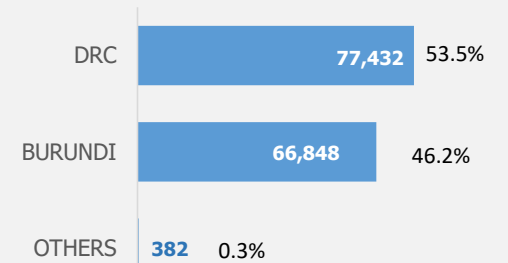

Population Figures

Total Population	144,662
Refugees	139,498
Asylum Seekers	470
Others	4,694

CoO Breakdown (Ref)

Age Breakdown

Monthly Registration Trends

The boundaries and names shown and the designations used on this map do not imply official endorsement or acceptance by the United Nations