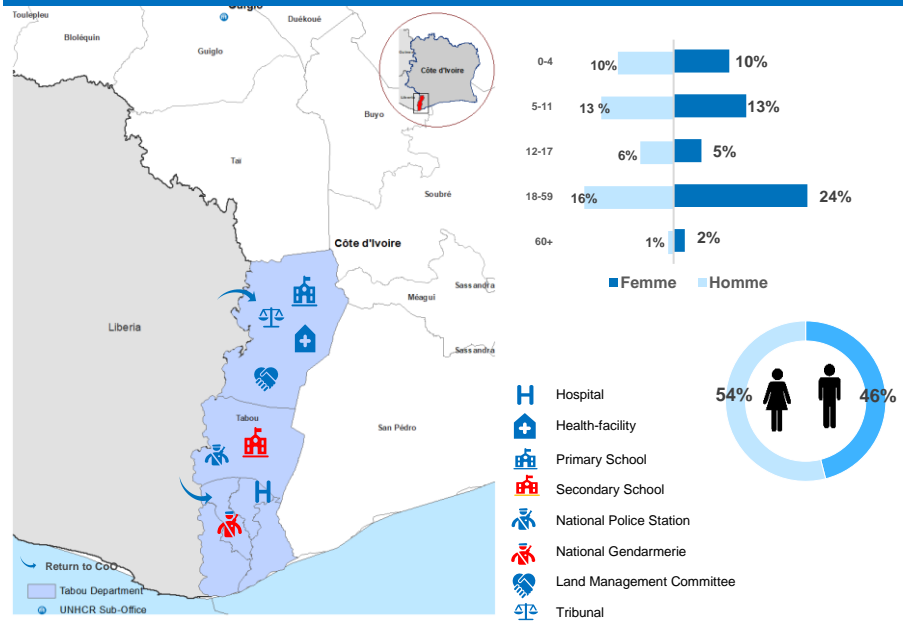

**RETURNEES IN 2021 IN THE DEPARTMENT**
  
**3,211**  
 Persons returned to the department in 2021

  
**809**  
 Households

  
**1780**  
 Children

**MAIN COUNTRY OF ASYLUM OF RETURNEES IN 2021**

**Libéria**
**3,087**
**MAPPING AND DEMOGRAPHIC PROFILE, BASIC SOCIAL SERVICES IN TABOU DEPARTMENT(2021)**

**GENERAL SITUATION IN THE DEPARTMENT**

The general situation in the department of Tabou is calm and peaceful in terms of security. It supported the holding of household surveys. No security incidents targeting one or more returnees since the resumption of repatriation in July 2021 have been reported in Tabou and surroundings. The returnees go about their business in peace.

**PRIORITY NEEDS OF RETURNEES**

**MAIN REINTEGRATION ACTIVITIES IN THE DEPARTMENT OF DANANE**

**MAIN PARTNERS**

**MAIN FUNDERS**

Belgium | Canada | Denmark | France | Germany | Italy | Japan | Netherlands | Private donors Australia | Private donors Republic of Korea | Private donors Sweden | Private donors Republic of Korea | Switzerland | United States of America