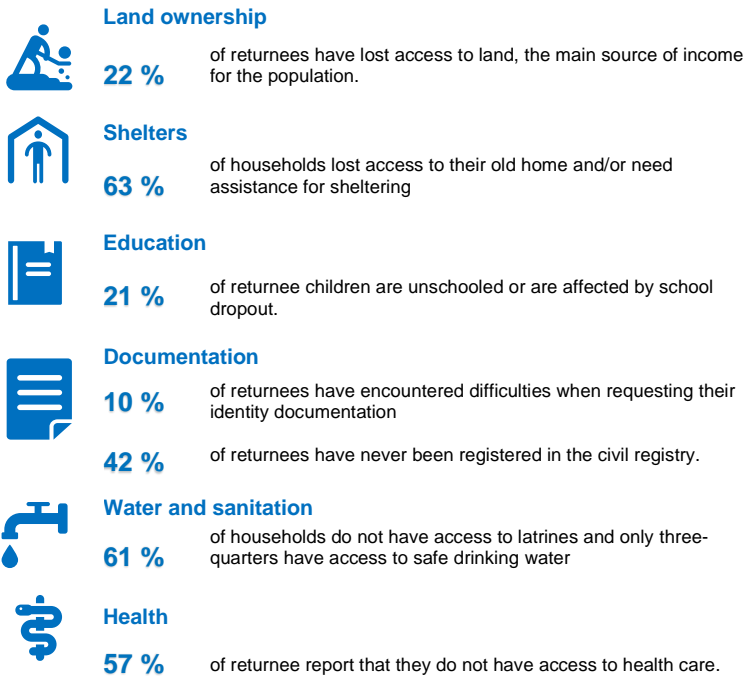

**RETURNEES IN 2021 IN THE DEPARTMENT**
  
**3,211**  
 Persons returned to the department in 2021

  
**809**  
 Households

  
**1780**  
 Children

**MAIN COUNTRY OF ASYLUM OF RETURNEES IN 2021**

**Libéria**
**3,087**
**MAPPING AND DEMOGRAPHIC PROFILE, BASIC SOCIAL SERVICES IN TABOU DEPARTMENT(2021)**

**GENERAL SITUATION IN THE DEPARTMENT**

The general situation in the department of Tabou is calm and peaceful in terms of security. It supported the holding of household surveys. No security incidents targeting one or more returnees since the resumption of repatriation in July 2021 have been reported in Tabou and surroundings. The returnees go about their business in peace.

**PRIORITY NEEDS OF RETURNEES**

**MAIN REINTEGRATION ACTIVITIES IN THE DEPARTMENT OF DANANE**

**MAIN PARTNERS**

**MAIN FUNDERS**

Belgium | Canada | Denmark | France | Germany | Italy | Japan | Netherlands | Private donors Australia | Private donors Republic of Korea | Private donors Sweden | Private donors Republic of Korea | Switzerland | United States of America