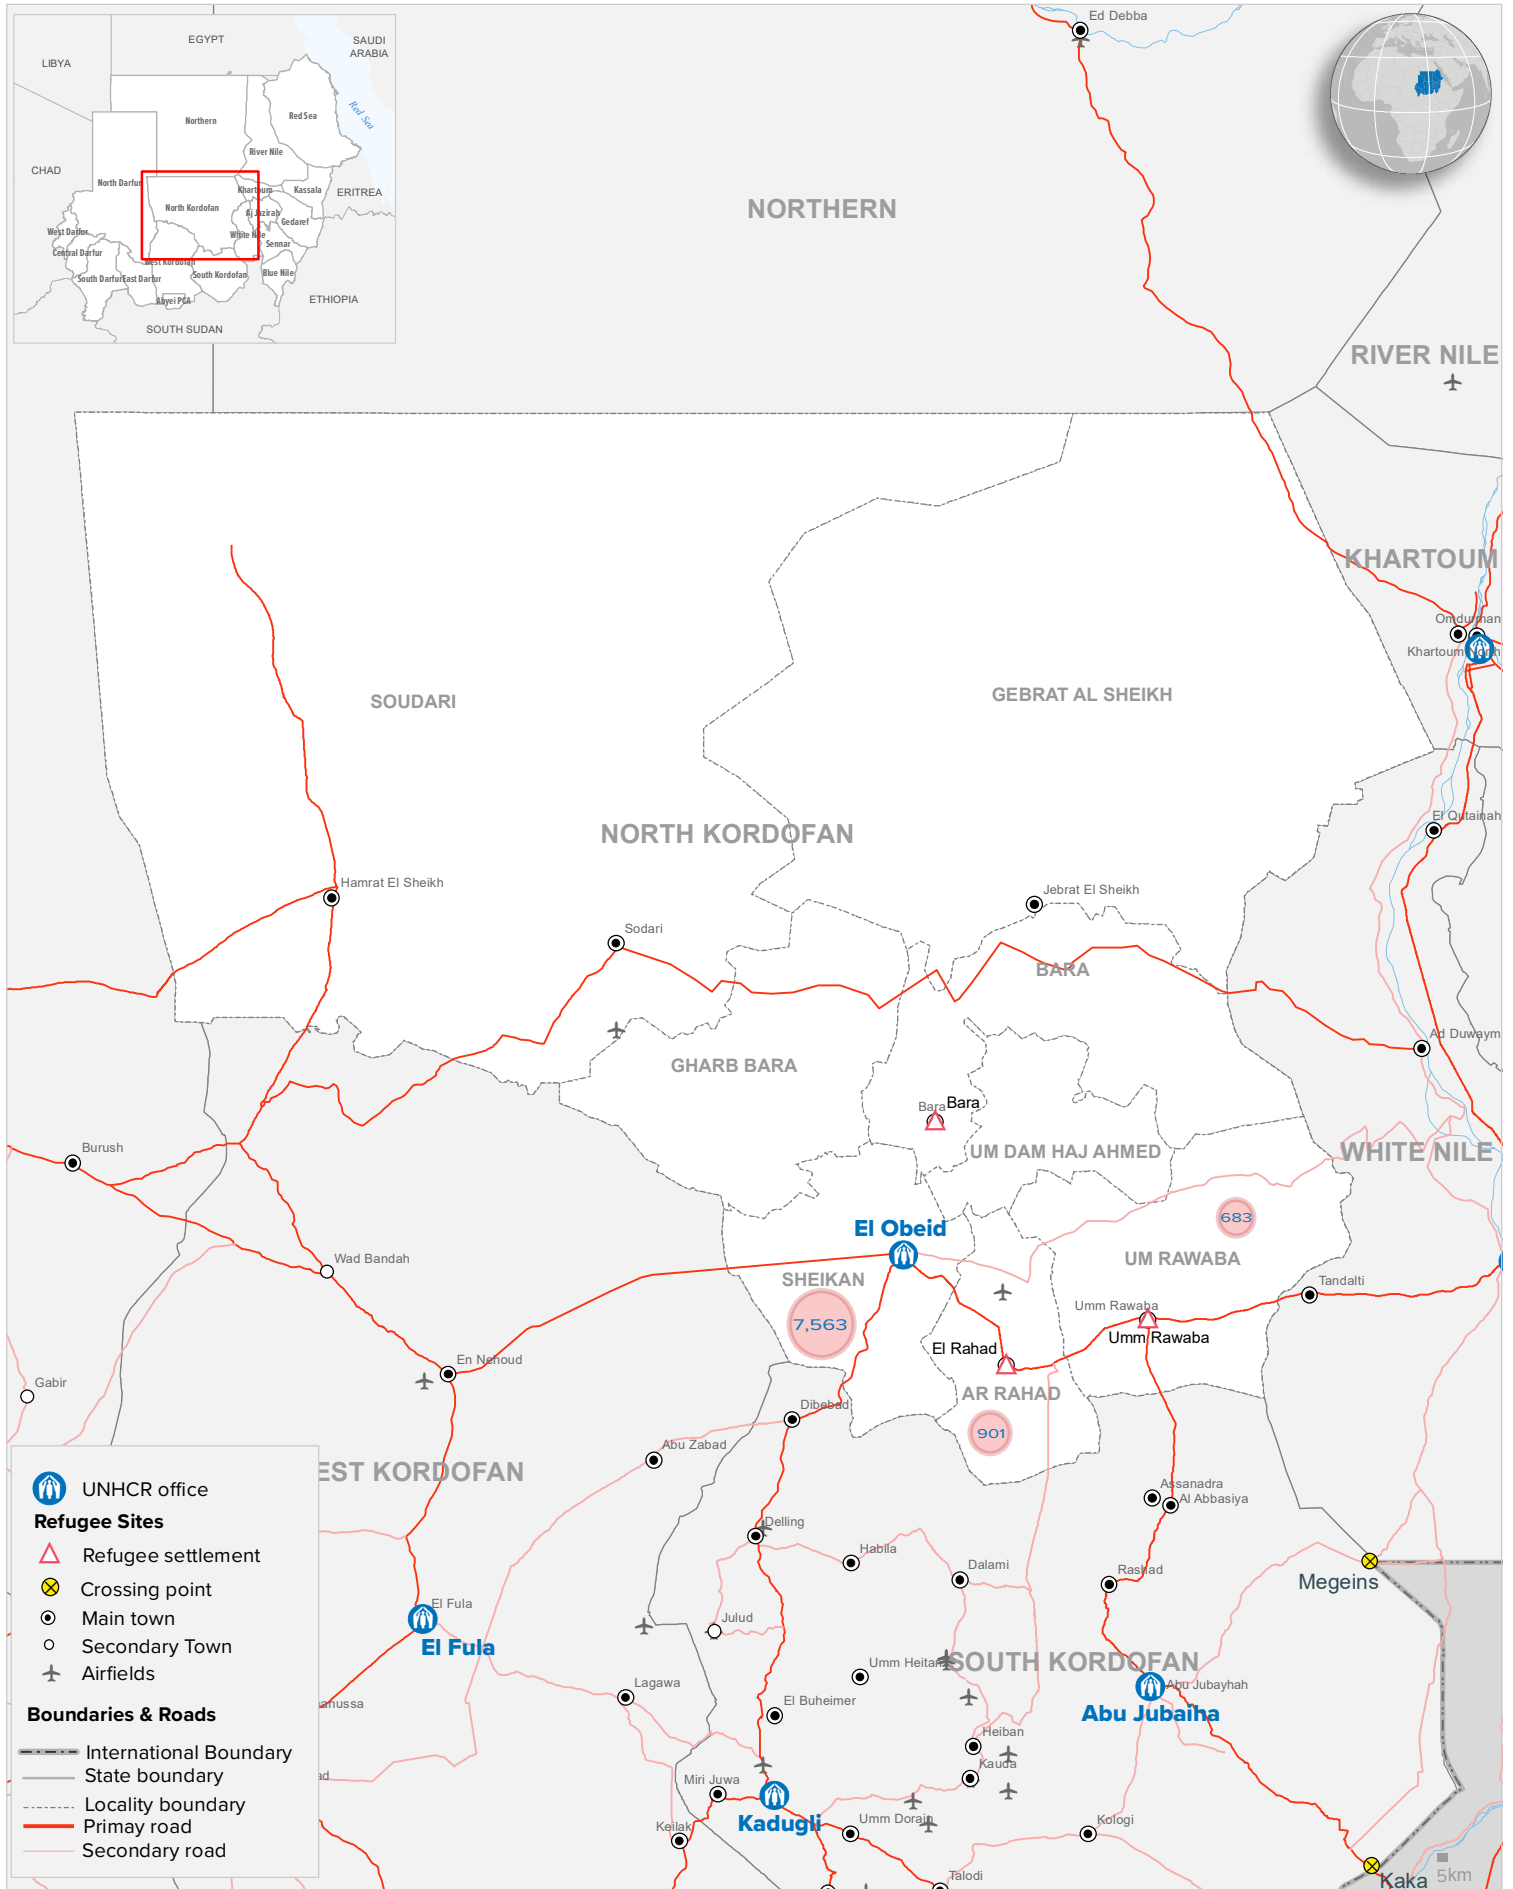

# SUDAN: North Kordofan State

## UNHCR Presence and Refugees Locations

As of 31 December 2021

The depiction and use of boundaries, geographic names and related data shown on maps and included in lists, tables, documents, and databases are not warranted to be error free nor do they necessarily imply official endorsement or acceptance by the United Nations. Final status of the Abyei area is not yet determined.  
Sources: Boundary (CBS, FGC, NIC) Geodata: UNHCR, OCHA. Author: UNHCR Feedback: UNHCR - Sudan, Information Management Unit - [SUDKHM@unhcr.org](mailto:SUDKHM@unhcr.org) | [ITUA@unhcr.org](mailto:ITUA@unhcr.org)