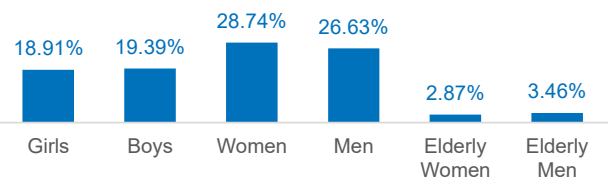

## 92,574

Total assisted refugee returnees in Somalia

## 41,702

Total spontaneous returnees in Somalia

Total Assisted Returns from Kenya is 85,465 and Assisted Spontaneous Returnees (ASR) from Yemen (5,416) as well as 1,693 returnees from other countries such as Djibouti (773), Libya (671), Sudan (143), Eritrea (87), Angola, Tunisia, Pakistan, Gambia and others (19). Approximately 41,181 Somalis were monitored as arriving from Yemen since March 2015.

### Age and gender