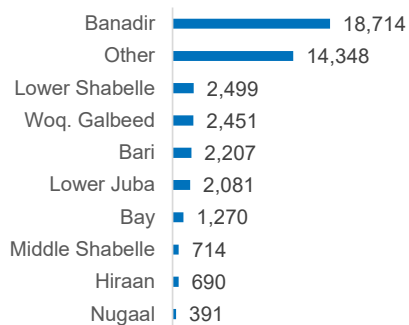

#### ARRIVAL BY MONTH

### YEMEN

## 47,118

5,416

41,702

In addition to the 5,416 Assisted Spontaneous Returns (ASR) since 2017, approximately 41,702 Somalis were monitored as arriving from Yemen since March 2015.

#### TOP 10 REGIONS