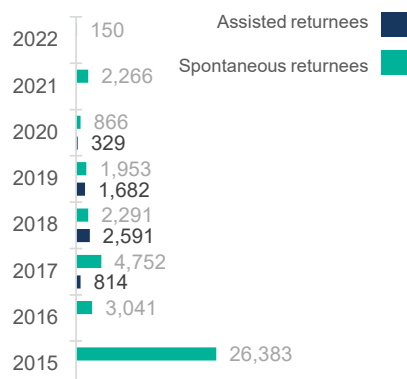

ARRIVAL BY YEAR