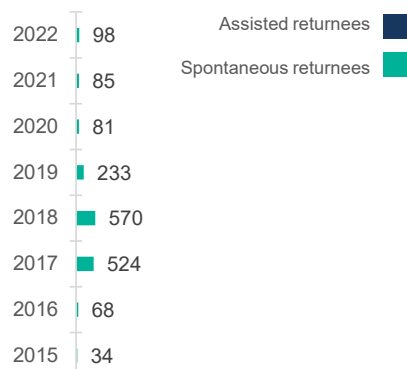

#### ARRIVAL BY MONTH

## 1,693

1,693

Returns from other countries include Djibouti (773), Libya (671), Sudan (143), Eritrea (87), Angola, Tunisia, Pakistan, Gambia and others (19).

#### TOP 10 REGIONS

#### ARRIVAL BY YEAR