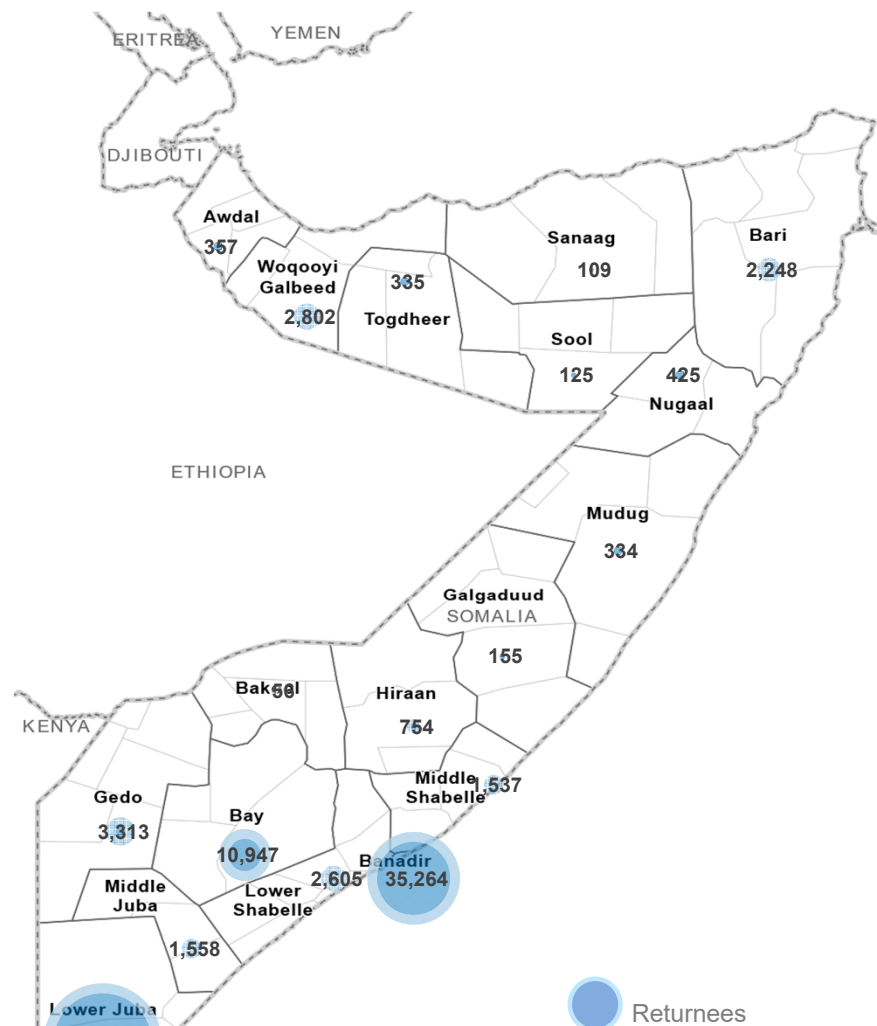

Returnees by Country of Asylum

Region	Kenya	Yemen	Other
Awdal	-	340	17
Bakool	1	53	2
Banadir	15,684	18,714	866
Bari	12	2,207	29
Bay	9,655	1,270	22
Galgaduud	15	137	3
Gedo	2,922	347	44
Hiraan	42	690	22
Lower Juba	54,508	2,081	127
Lower Shabelle	104	2,499	2
Middle Juba	1,539	18	1
Middle Shabelle	798	714	25
Mudug	10	307	17
Nugaal	13	391	21
Other	142	14,348	146
Sanaag	-	109	-
Sool	-	122	3
Togdheer	2	320	13
Woq. Galbeed	18	2,451	333
Grand Total	85,465	47,118	1,693