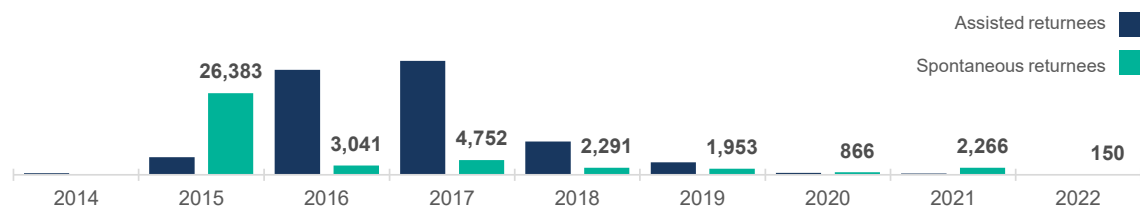

Yearly return trend