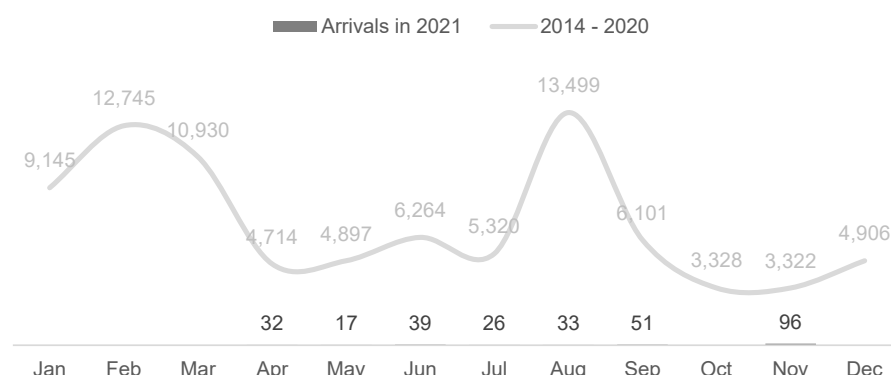

ARRIVAL BY MONTH