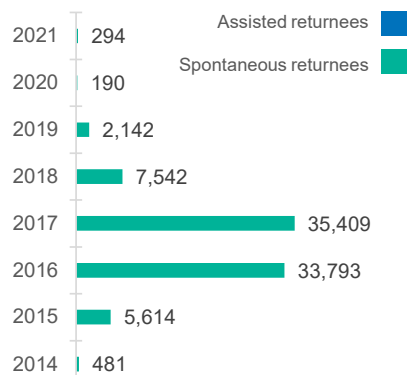

### KENYA

## 85,465

85,465

Data on destinations for returnees from Kenya is generally based on the place of initial return. In the case of arrivals by road convoy in 2017, the final destination declared on arrival is used.

#### TOP 10 REGIONS

#### ARRIVAL BY YEAR