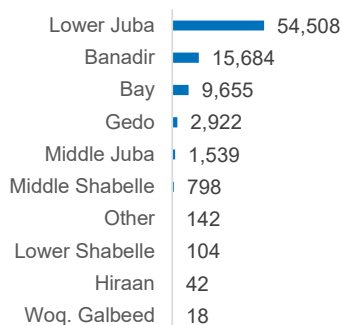

TOP 10 REGIONS