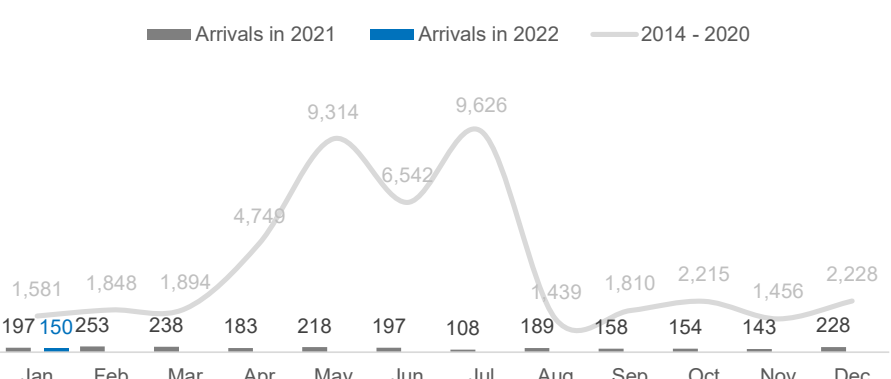

ARRIVAL BY MONTH