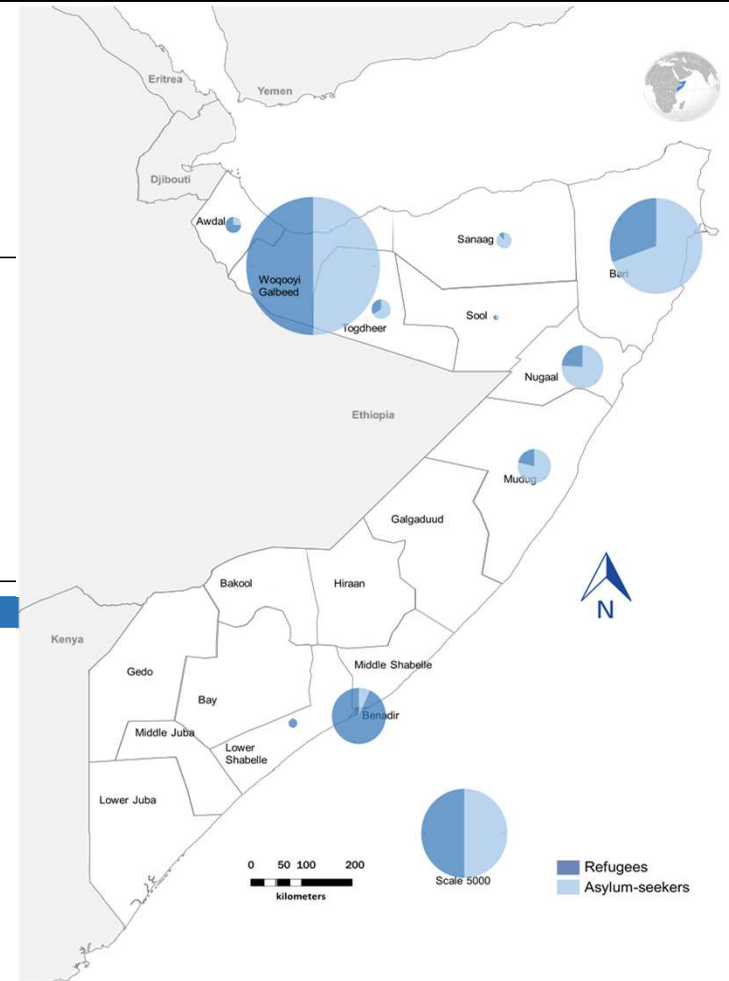

SOMALIA

Refugees and Asylum-seekers as of 31 January 2022

30,861 Registered Refugees and Asylum-seekers

11,127 Households

21,985 Women & Children (71%)

14,047 Registered Refugees

16,814 Registered Asylum-seekers

Age-Gender Demographics

Specific Needs**

** An individual can have more than one specific need

Year of Arrival

Country of Origin

Place of Residence (Individuals)

Arrivals (12-month trends)

The boundaries and names shown and the designations used on this map do not imply official endorsement or acceptance by the United Nations.

*In April 2021, UNHCR Somalia Operation successfully migrated its registration system from proGres version 3 to proGres version 4