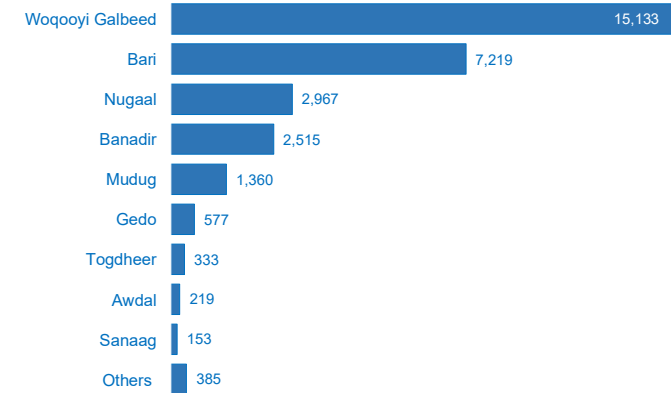

SOMALIA

Refugees and Asylum-seekers as of 31 January 2022

30,861 Registered Refugees and Asylum-seekers

11,127 Households

21,985 Women & Children (71%)

14,047 Registered Refugees

16,814 Registered Asylum-seekers

Age-Gender Demographics

Specific Needs**

** An individual can have more than one specific need

Year of Arrival

Country of Origin

Place of Residence (Individuals)

Arrivals (12-month trends)

The boundaries and names shown and the designations used on this map do not imply official endorsement or acceptance by the United Nations.