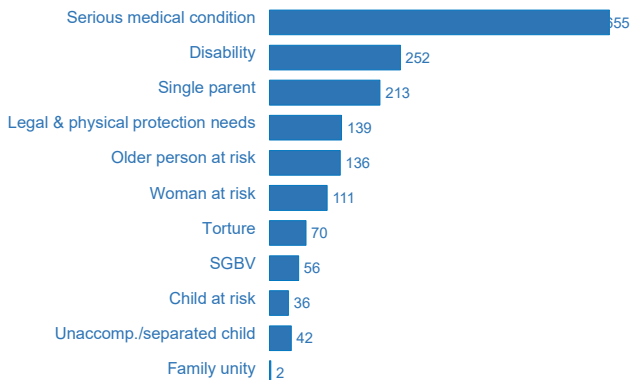

SOMALIA

Refugees and Asylum-seekers as of 31 January 2022

30,861 Registered Refugees and Asylum-seekers

11,127 Households

21,985 Women & Children (71%)

14,047 Registered Refugees

16,814 Registered Asylum-seekers

Age-Gender Demographics

Specific Needs**

** An individual can have more than one specific need

Year of Arrival

Country of Origin

Place of Residence (Individuals)

Arrivals (12-month trends)

The boundaries and names shown and the designations used on this map do not imply official endorsement or acceptance by the United Nations.