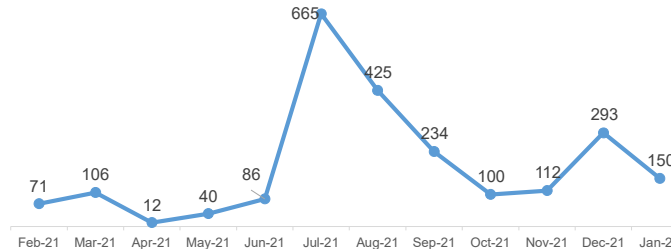

SOMALIA

Refugees and Asylum-seekers as of 31 January 2022

30,861 Registered Refugees and Asylum-seekers

11,127 Households

21,985 Women & Children (71%)

14,047 Registered Refugees

16,814 Registered Asylum-seekers

Age-Gender Demographics

Specific Needs**

** An individual can have more than one specific need

Year of Arrival

Country of Origin

Place of Residence (Individuals)

Arrivals (12-month trends)

The boundaries and names shown and the designations used on this map do not imply official endorsement or acceptance by the United Nations.