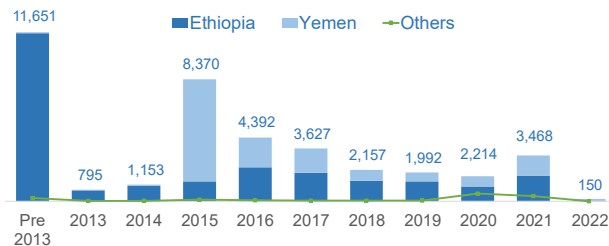

SOMALIA

Refugees and Asylum-seekers as of 31 January 2022

30,861 Registered Refugees and Asylum-seekers

11,127 Households

21,985 Women & Children (71%)

14,047 Registered Refugees

16,814 Registered Asylum-seekers

Age-Gender Demographics

Specific Needs**

** An individual can have more than one specific need

Year of Arrival

Country of Origin

Place of Residence (Individuals)

Arrivals (12-month trends)

The boundaries and names shown and the designations used on this map do not imply official endorsement or acceptance by the United Nations.