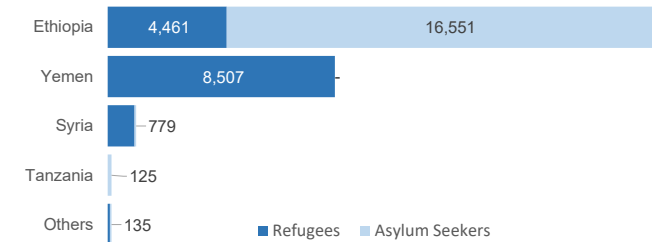

SOMALIA

Refugees and Asylum-seekers as of 31 January 2022

30,861 Registered Refugees and Asylum-seekers

11,127 Households

21,985 Women & Children (71%)

14,047 Registered Refugees

16,814 Registered Asylum-seekers

Age-Gender Demographics

Specific Needs**

** An individual can have more than one specific need

Year of Arrival

Country of Origin

Place of Residence (Individuals)

Arrivals (12-month trends)

The boundaries and names shown and the designations used on this map do not imply official endorsement or acceptance by the United Nations.