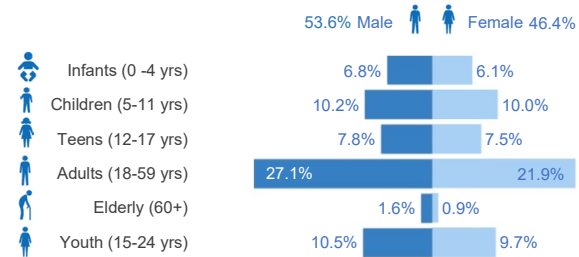

SOMALIA

Refugees and Asylum-seekers as of 31 January 2022

30,861 Registered Refugees and Asylum-seekers

11,127 Households

21,985 Women & Children (71%)

14,047 Registered Refugees

16,814 Registered Asylum-seekers

Age-Gender Demographics

Specific Needs**

** An individual can have more than one specific need

Year of Arrival

Country of Origin

Place of Residence (Individuals)

Arrivals (12-month trends)

The boundaries and names shown and the designations used on this map do not imply official endorsement or acceptance by the United Nations.