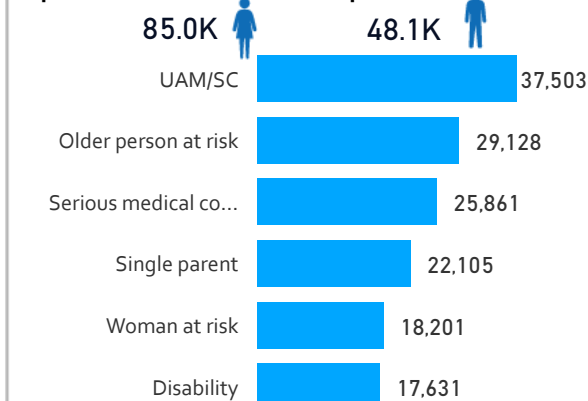

3%
44,959

Total Refugees
1,538,606

Total Asylum-Seekers
44,286

Living in Urban areas

7%
107,763

Female

51%
814,559

Youth

24%
383,471

Age & Gender Breakdown

Registered New Arrivals by Arrival Month

Population by Location

* Kampala includes other Urban areas

Top 3 by Country of Origin

South Sudanese by Ethnicity - Top 6

Congolese by Ethnicity - Top 6

Specific Needs - Top 6

UAM/SC = Unaccompanied or separated child

Access to Food Assistance