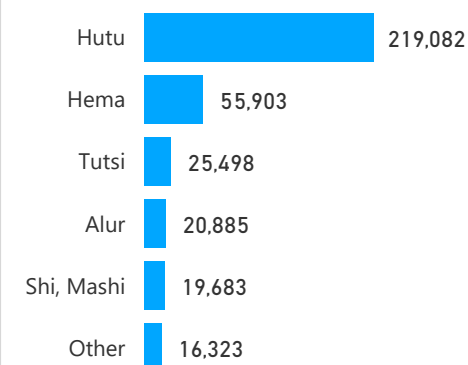

3%
44,959

Total Refugees
1,538,606

Total Asylum-Seekers
44,286

Living in Urban areas

7%
107,763

Female

51%
814,559

Youth

24%
383,471

Age & Gender Breakdown

Registered New Arrivals by Arrival Month

Population by Location

* Kampala includes other Urban areas

Top 3 by Country of Origin

South Sudanese by Ethnicity - Top 6

Congolese by Ethnicity - Top 6

Specific Needs - Top 6

UAM/SC = Unaccompanied or separated child

Access to Food Assistance