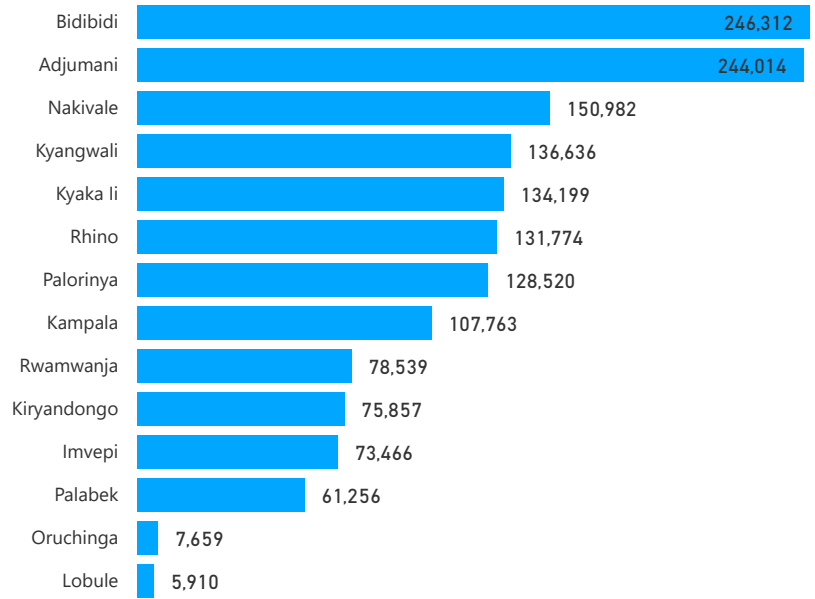

3%
44,959

Total Refugees
1,538,606

Total Asylum-Seekers
44,286

Living in Urban areas

7%
107,763

Female

51%
814,559

Youth

24%
383,471

Age & Gender Breakdown

Registered New Arrivals by Arrival Month

Population by Location

* Kampala includes other Urban areas

Top 3 by Country of Origin

South Sudanese by Ethnicity - Top 6

Congolese by Ethnicity - Top 6