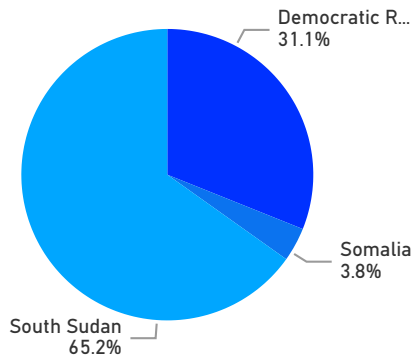

3%
44,959

Total Refugees
1,538,606

Total Asylum-Seekers
44,286

Living in Urban areas

7%
107,763

Female

51%
814,559

Youth

24%
383,471

Age & Gender Breakdown

Registered New Arrivals by Arrival Month

Population by Location

* Kampala includes other Urban areas

Top 3 by Country of Origin

South Sudanese by Ethnicity - Top 6

Congolese by Ethnicity - Top 6