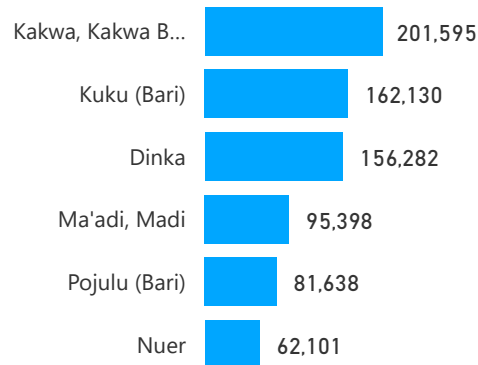

3%
44,959

Total Refugees
1,538,606

Total Asylum-Seekers
44,286

Living in Urban areas

7%
107,763

Female

51%
814,559

Youth

24%
383,471

Age & Gender Breakdown

Registered New Arrivals by Arrival Month

Population by Location

* Kampala includes other Urban areas

Top 3 by Country of Origin

South Sudanese by Ethnicity - Top 6

Congolese by Ethnicity - Top 6

Specific Needs - Top 6

UAM/SC = Unaccompanied or separated child

Access to Food Assistance