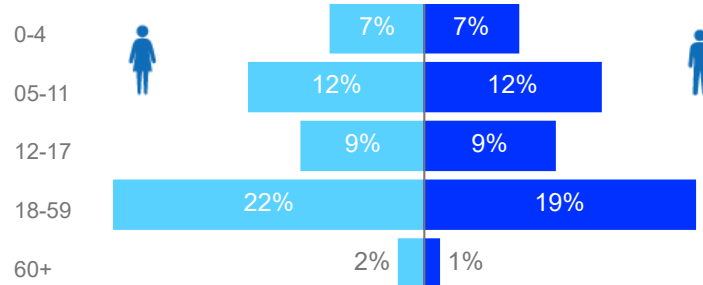

Uganda - Refugee Statistics January 2022

Total Population
1,582,892

Total Households
396,504

Living in Settlements

93%
1,475,129

Women and Children

80%
1,263,370

Elderly

3%
44,959

Total Refugees
1,538,606

Total Asylum-Seekers
44,286

Living in Urban areas

7%
107,763

Female

51%
814,559

Youth

24%
383,471

Age & Gender Breakdown

Registered New Arrivals by Arrival Month

Population by Location

* Kampala includes other Urban areas

Top 3 by Country of Origin

South Sudanese by Ethnicity - Top 6

Congolese by Ethnicity - Top 6