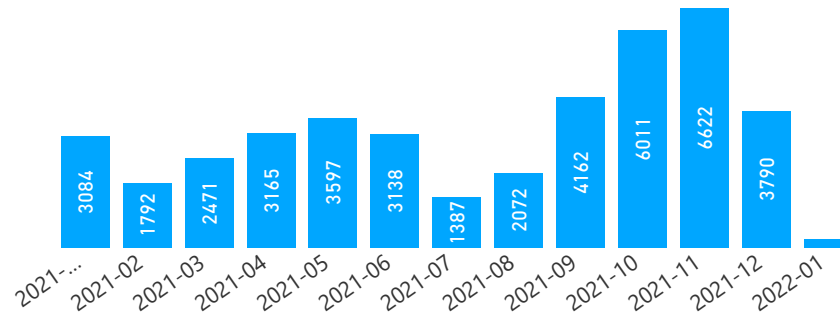

Uganda - Refugee Statistics January 2022

Total Population
1,582,892

Total Households
396,504

Living in Settlements

93%
1,475,129

Women and Children

80%
1,263,370

Elderly

3%
44,959

Total Refugees
1,538,606

Total Asylum-Seekers
44,286

Living in Urban areas

7%
107,763

Female

51%
814,559

Youth

24%
383,471

Age & Gender Breakdown

Registered New Arrivals by Arrival Month

Population by Location

* Kampala includes other Urban areas

Top 3 by Country of Origin

South Sudanese by Ethnicity - Top 6

Congolese by Ethnicity - Top 6