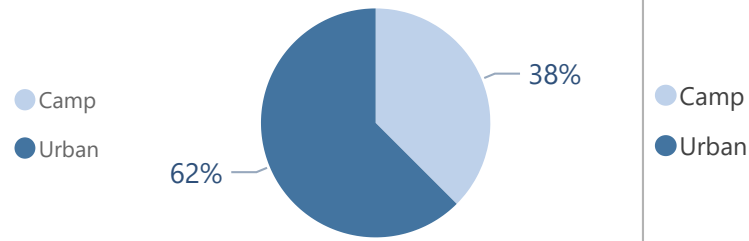

Camp and Urban Population

Population Trend

Governorate	Individuals	Household	% of Total
Erbil	129,472	40,672	50.41%
Erbil Urban	99,198	33,753	38.62%
Darashakran Camp	11,747	2,582	4.57%
Qushtapa Camp	8,499	2,006	3.31%
Kawergosk Camp	8,055	1,911	3.14%
Basirma Camp	1,973	420	0.77%
Duhok	86,354	22,529	33.62%
Domiz Camp	30,747	7,115	11.97%
Duhok Urban	29,953	9,168	11.66%
Domiz Camp 2	10,924	2,494	4.25%
Gawilan Camp	9,246	2,073	3.60%
Bardarash Camp	4,436	1,424	1.73%
Akre Settlement	1,048	255	0.41%
Sulaymaniyah	33,007	10,180	12.85%
Sulaymaniyah Urban	23,347	7,877	9.09%
Arbat Camp	9,660	2,303	3.76%
Other	8,028	5,165	3.13%
Other Urban Locations	8,028	5,165	3.13%
Total	256,861	78,546	100.00%