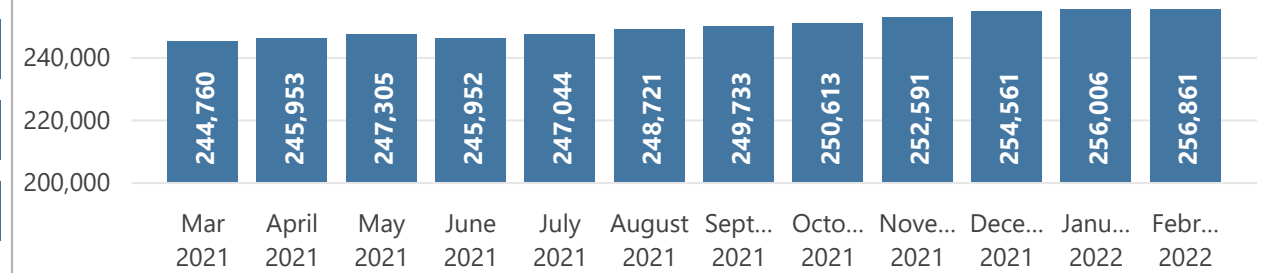

Camp and Urban Population

Population Trend

Governorate	Individuals	Household	% of Total
Erbil	129,472	40,672	50.41%
Erbil Urban	99,198	33,753	38.62%
Darashakran Camp	11,747	2,582	4.57%
Qushtapa Camp	8,499	2,006	3.31%
Kawergosk Camp	8,055	1,911	3.14%
Basirma Camp	1,973	420	0.77%
Duhok	86,354	22,529	33.62%
Domiz Camp	30,747	7,115	11.97%
Duhok Urban	29,953	9,168	11.66%
Domiz Camp 2	10,924	2,494	4.25%
Gawilan Camp	9,246	2,073	3.60%
Bardarash Camp	4,436	1,424	1.73%
Akre Settlement	1,048	255	0.41%
Sulaymaniyah	33,007	10,180	12.85%
Sulaymaniyah Urban	23,347	7,877	9.09%
Arbat Camp	9,660	2,303	3.76%
Other	8,028	5,165	3.13%
Other Urban Locations	8,028	5,165	3.13%
Total	256,861	78,546	100.00%