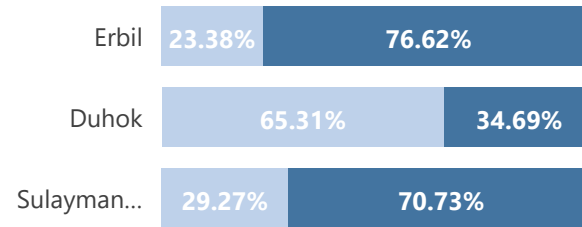

Camp and Urban Population

Population Trend

Governorate	Individuals	Household	% of Total
Erbil	129,472	40,672	50.41%
Erbil Urban	99,198	33,753	38.62%
Darashakran Camp	11,747	2,582	4.57%
Qushtapa Camp	8,499	2,006	3.31%
Kawergosk Camp	8,055	1,911	3.14%
Basirma Camp	1,973	420	0.77%
Duhok	86,354	22,529	33.62%
Domiz Camp	30,747	7,115	11.97%
Duhok Urban	29,953	9,168	11.66%
Domiz Camp 2	10,924	2,494	4.25%
Gawilan Camp	9,246	2,073	3.60%
Bardarash Camp	4,436	1,424	1.73%
Akre Settlement	1,048	255	0.41%
Sulaymaniyah	33,007	10,180	12.85%
Sulaymaniyah Urban	23,347	7,877	9.09%
Arbat Camp	9,660	2,303	3.76%
Other	8,028	5,165	3.13%
Other Urban Locations	8,028	5,165	3.13%
Total	256,861	78,546	100.00%