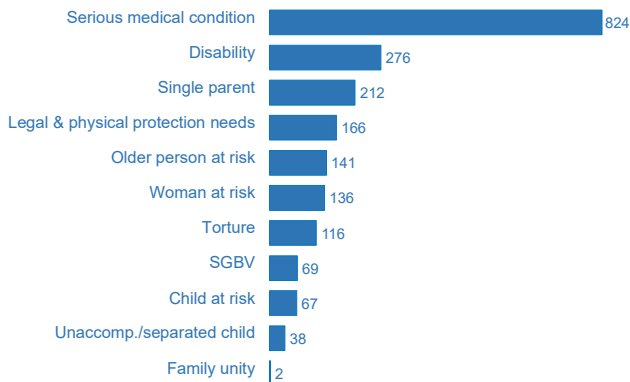

SOMALIA

Refugees and Asylum-seekers as of 28 February 2022

31,824 Registered Refugees and Asylum-seekers

11,675 Households

22,546 Women & Children (70%)

14,412 Registered Refugees

17,412 Registered Asylum-seekers

Age-Gender Demographics

Specific Needs**

** An individual can have more than one specific need

Year of Arrival

Country of Origin

Place of Residence (Individuals)

Arrivals (12-month trends)

The boundaries and names shown and the designations used on this map do not imply official endorsement or acceptance by the United Nations.