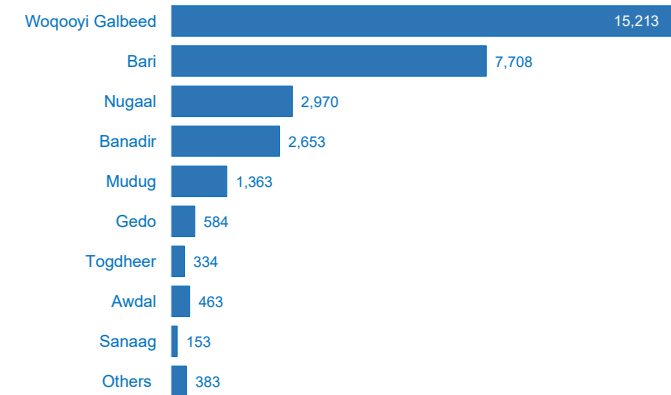

SOMALIA

Refugees and Asylum-seekers as of 28 February 2022

31,824 Registered Refugees and Asylum-seekers

11,675 Households

22,546 Women & Children (70%)

14,412 Registered Refugees

17,412 Registered Asylum-seekers

Age-Gender Demographics

Specific Needs**

** An individual can have more than one specific need

Year of Arrival

Country of Origin

Place of Residence (Individuals)

Arrivals (12-month trends)

The boundaries and names shown and the designations used on this map do not imply official endorsement or acceptance by the United Nations.