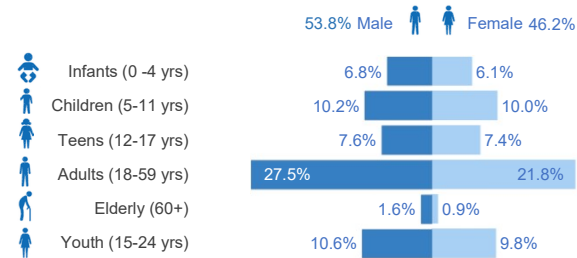

SOMALIA

Refugees and Asylum-seekers as of 28 February 2022

31,824 Registered Refugees and Asylum-seekers

11,675 Households

22,546 Women & Children (70%)

14,412 Registered Refugees

17,412 Registered Asylum-seekers

Age-Gender Demographics

Specific Needs**

** An individual can have more than one specific need

Year of Arrival

Country of Origin

Place of Residence (Individuals)

Arrivals (12-month trends)

The boundaries and names shown and the designations used on this map do not imply official endorsement or acceptance by the United Nations.