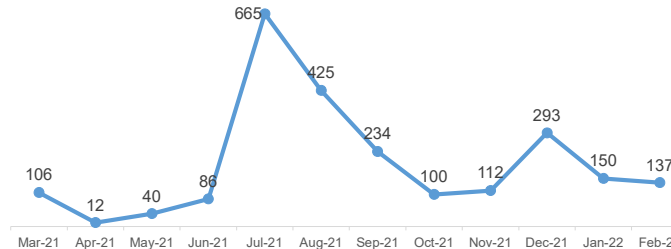

SOMALIA

Refugees and Asylum-seekers as of 28 February 2022

31,824 Registered Refugees and Asylum-seekers

11,675 Households

22,546 Women & Children (70%)

14,412 Registered Refugees

17,412 Registered Asylum-seekers

Age-Gender Demographics

Specific Needs**

** An individual can have more than one specific need

Year of Arrival

Country of Origin

Place of Residence (Individuals)

Arrivals (12-month trends)

The boundaries and names shown and the designations used on this map do not imply official endorsement or acceptance by the United Nations.