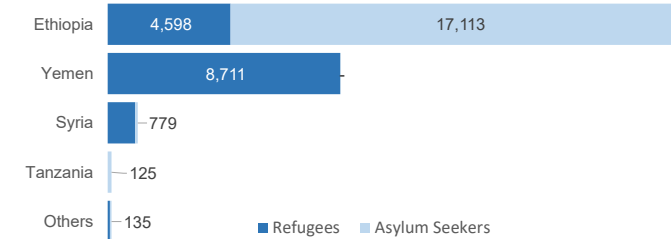

SOMALIA

Refugees and Asylum-seekers as of 28 February 2022

31,824 Registered Refugees and Asylum-seekers

11,675 Households

22,546 Women & Children (70%)

14,412 Registered Refugees

17,412 Registered Asylum-seekers

Age-Gender Demographics

Specific Needs**

** An individual can have more than one specific need

Year of Arrival

Country of Origin

Place of Residence (Individuals)

Arrivals (12-month trends)

The boundaries and names shown and the designations used on this map do not imply official endorsement or acceptance by the United Nations.