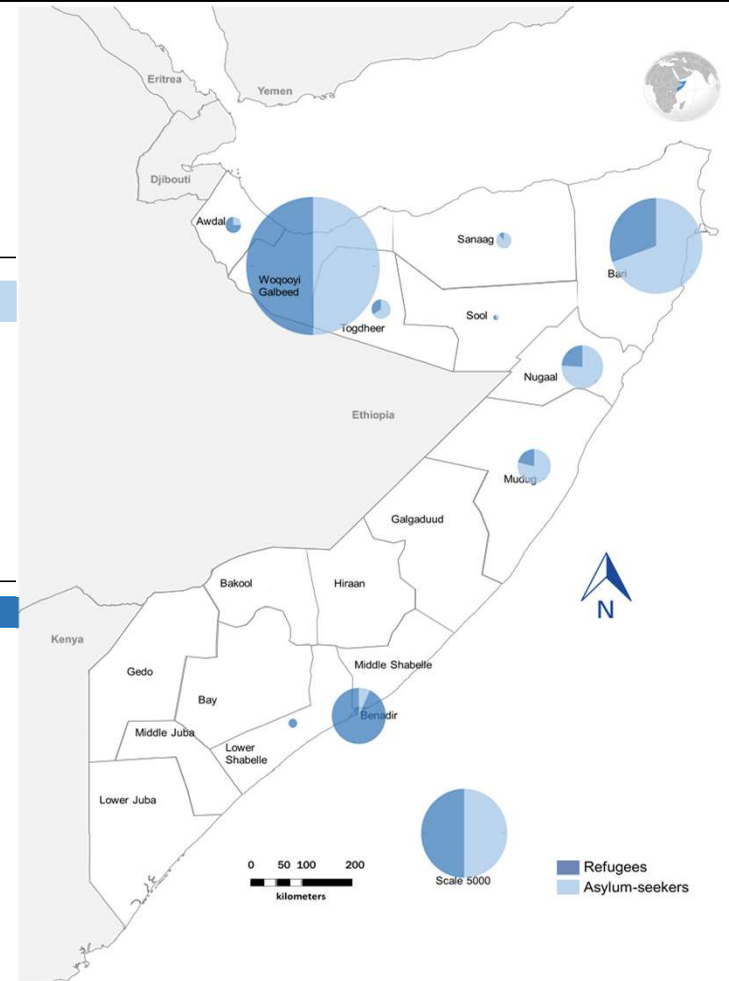

SOMALIA

Refugees and Asylum-seekers as of 28 February 2022

31,824 Registered Refugees and Asylum-seekers

11,675 Households

22,546 Women & Children (70%)

14,412 Registered Refugees

17,412 Registered Asylum-seekers

Age-Gender Demographics

Specific Needs**

** An individual can have more than one specific need

Year of Arrival

Country of Origin

Place of Residence (Individuals)

Arrivals (12-month trends)

The boundaries and names shown and the designations used on this map do not imply official endorsement or acceptance by the United Nations.

*In April 2021, Somalia's operation is migrated from proGres version 3 to proGres version