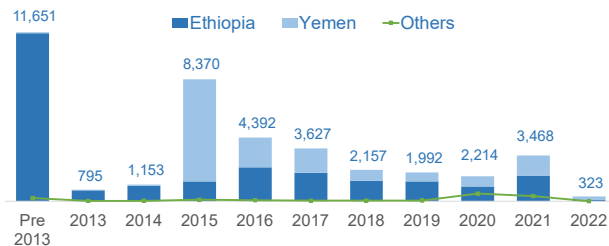

SOMALIA

Refugees and Asylum-seekers as of 28 February 2022

31,824 Registered Refugees and Asylum-seekers

11,675 Households

22,546 Women & Children (70%)

14,412 Registered Refugees

17,412 Registered Asylum-seekers

Age-Gender Demographics

Specific Needs**

** An individual can have more than one specific need

Year of Arrival

Country of Origin

Place of Residence (Individuals)

Arrivals (12-month trends)

The boundaries and names shown and the designations used on this map do not imply official endorsement or acceptance by the United Nations.