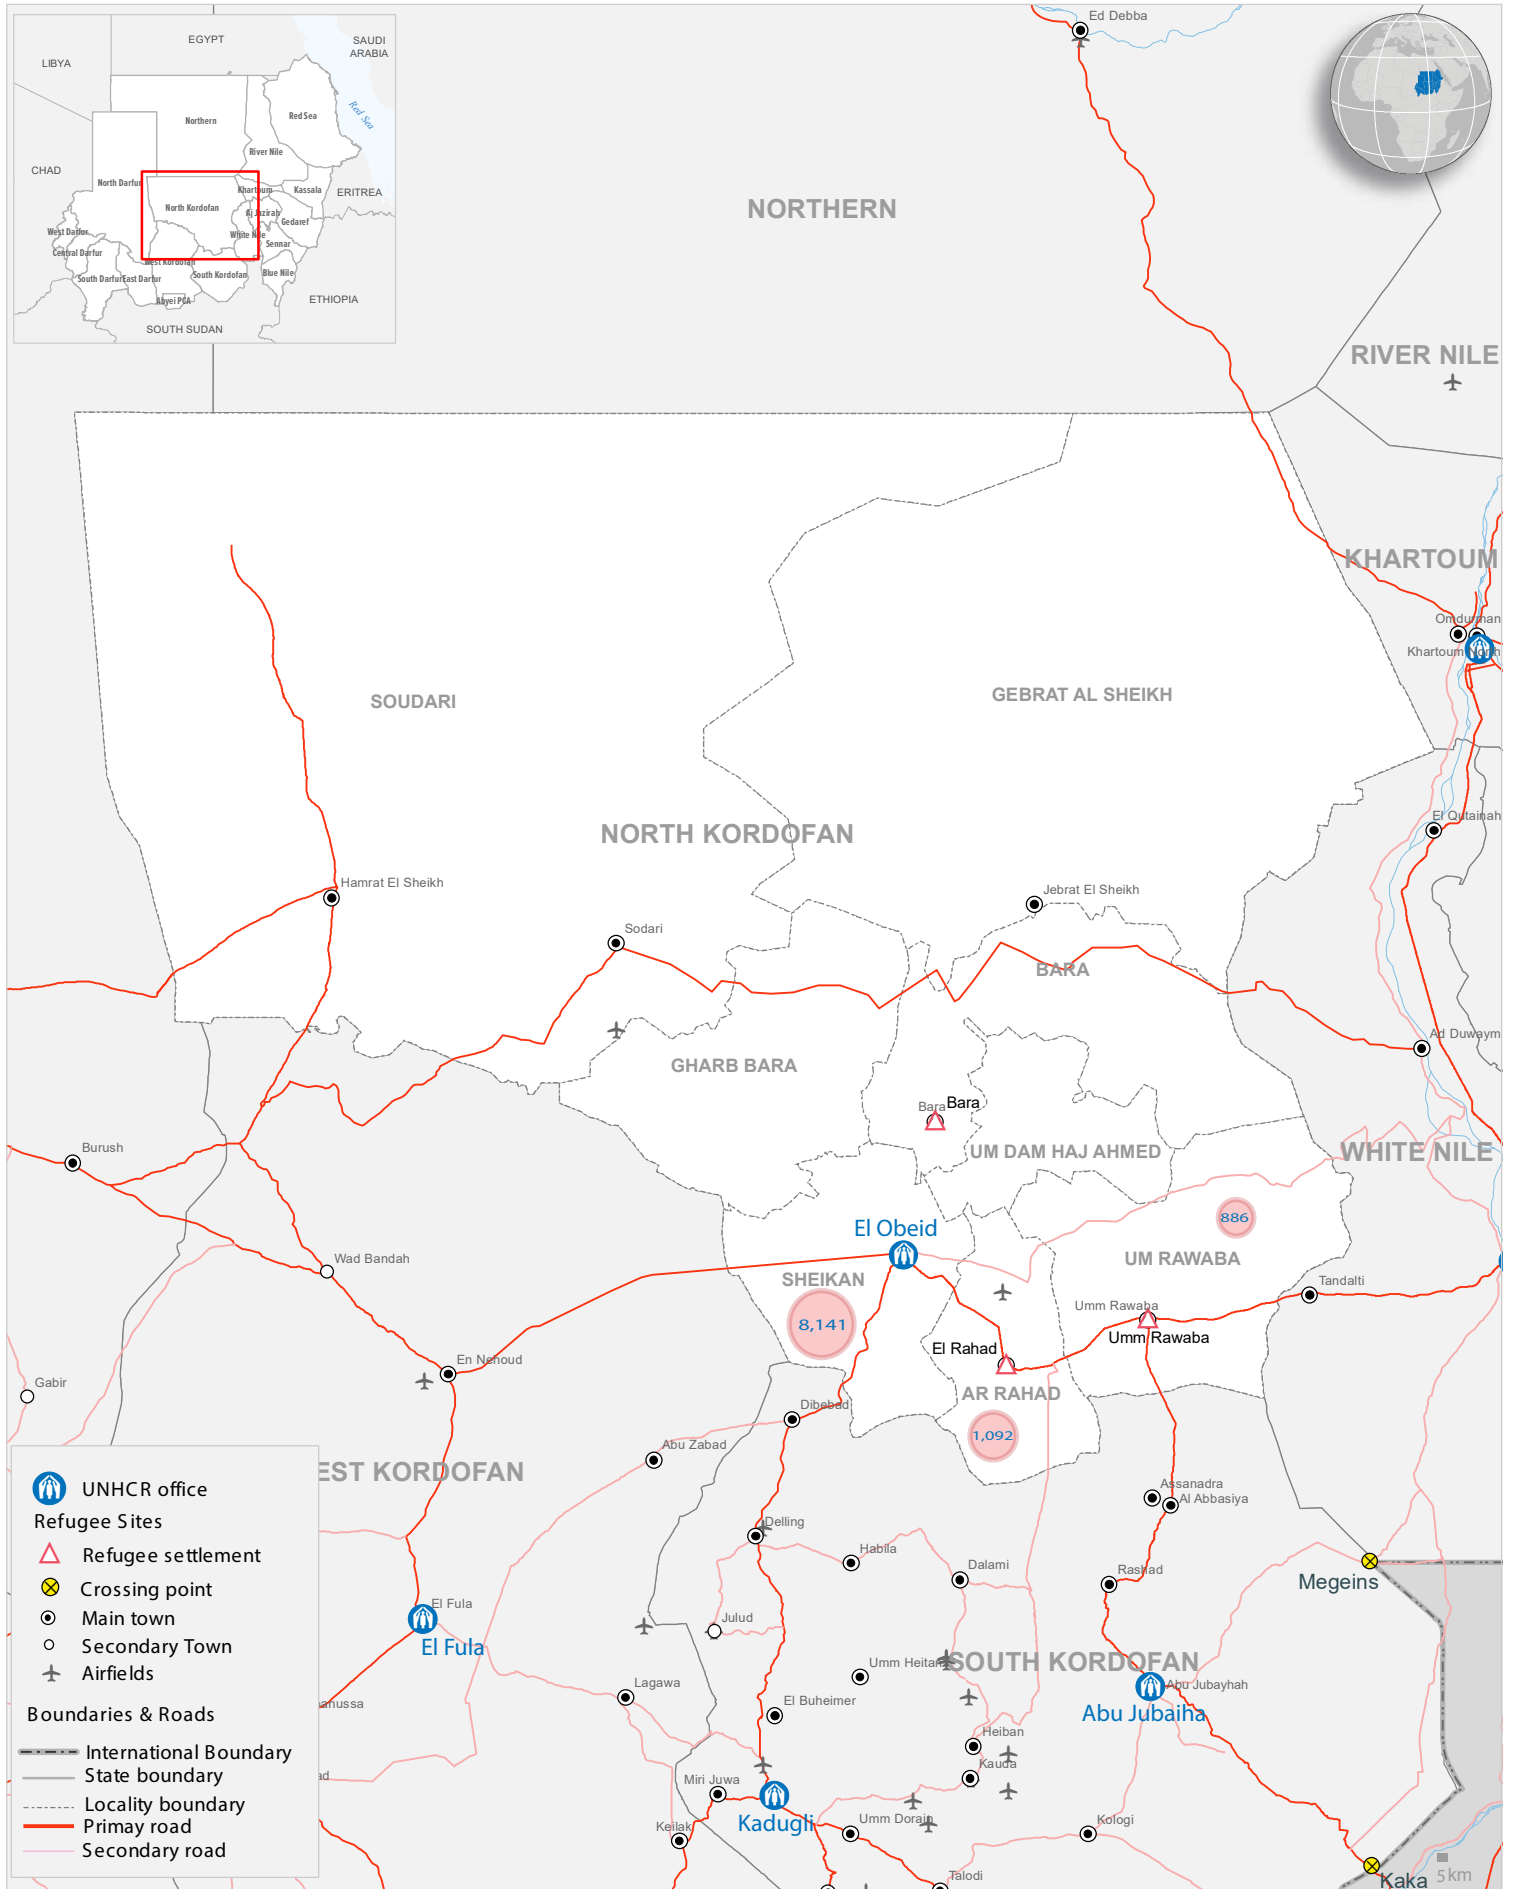

# SUDAN: North Kordofan State

## UNHCR Presence and Refugees Locations

As of 28 February 2022

The depiction and use of boundaries, geographic names and related data shown on maps and included in lists, tables, documents, and databases are not warranted to be error free nor do they necessarily imply official endorsement or acceptance by the United Nations. Final status of the Abyei area is not yet determined.  
Sources: Boundary (CBS, FGC, NIC) Geodata: UNHCR, OCHA. Author: UNHCR Feedback: UNHCR - Sudan, Information Management Unit - [SUDKHM@unhcr.org](mailto:SUDKHM@unhcr.org) | [ITUA@unhcr.org](mailto:ITUA@unhcr.org)