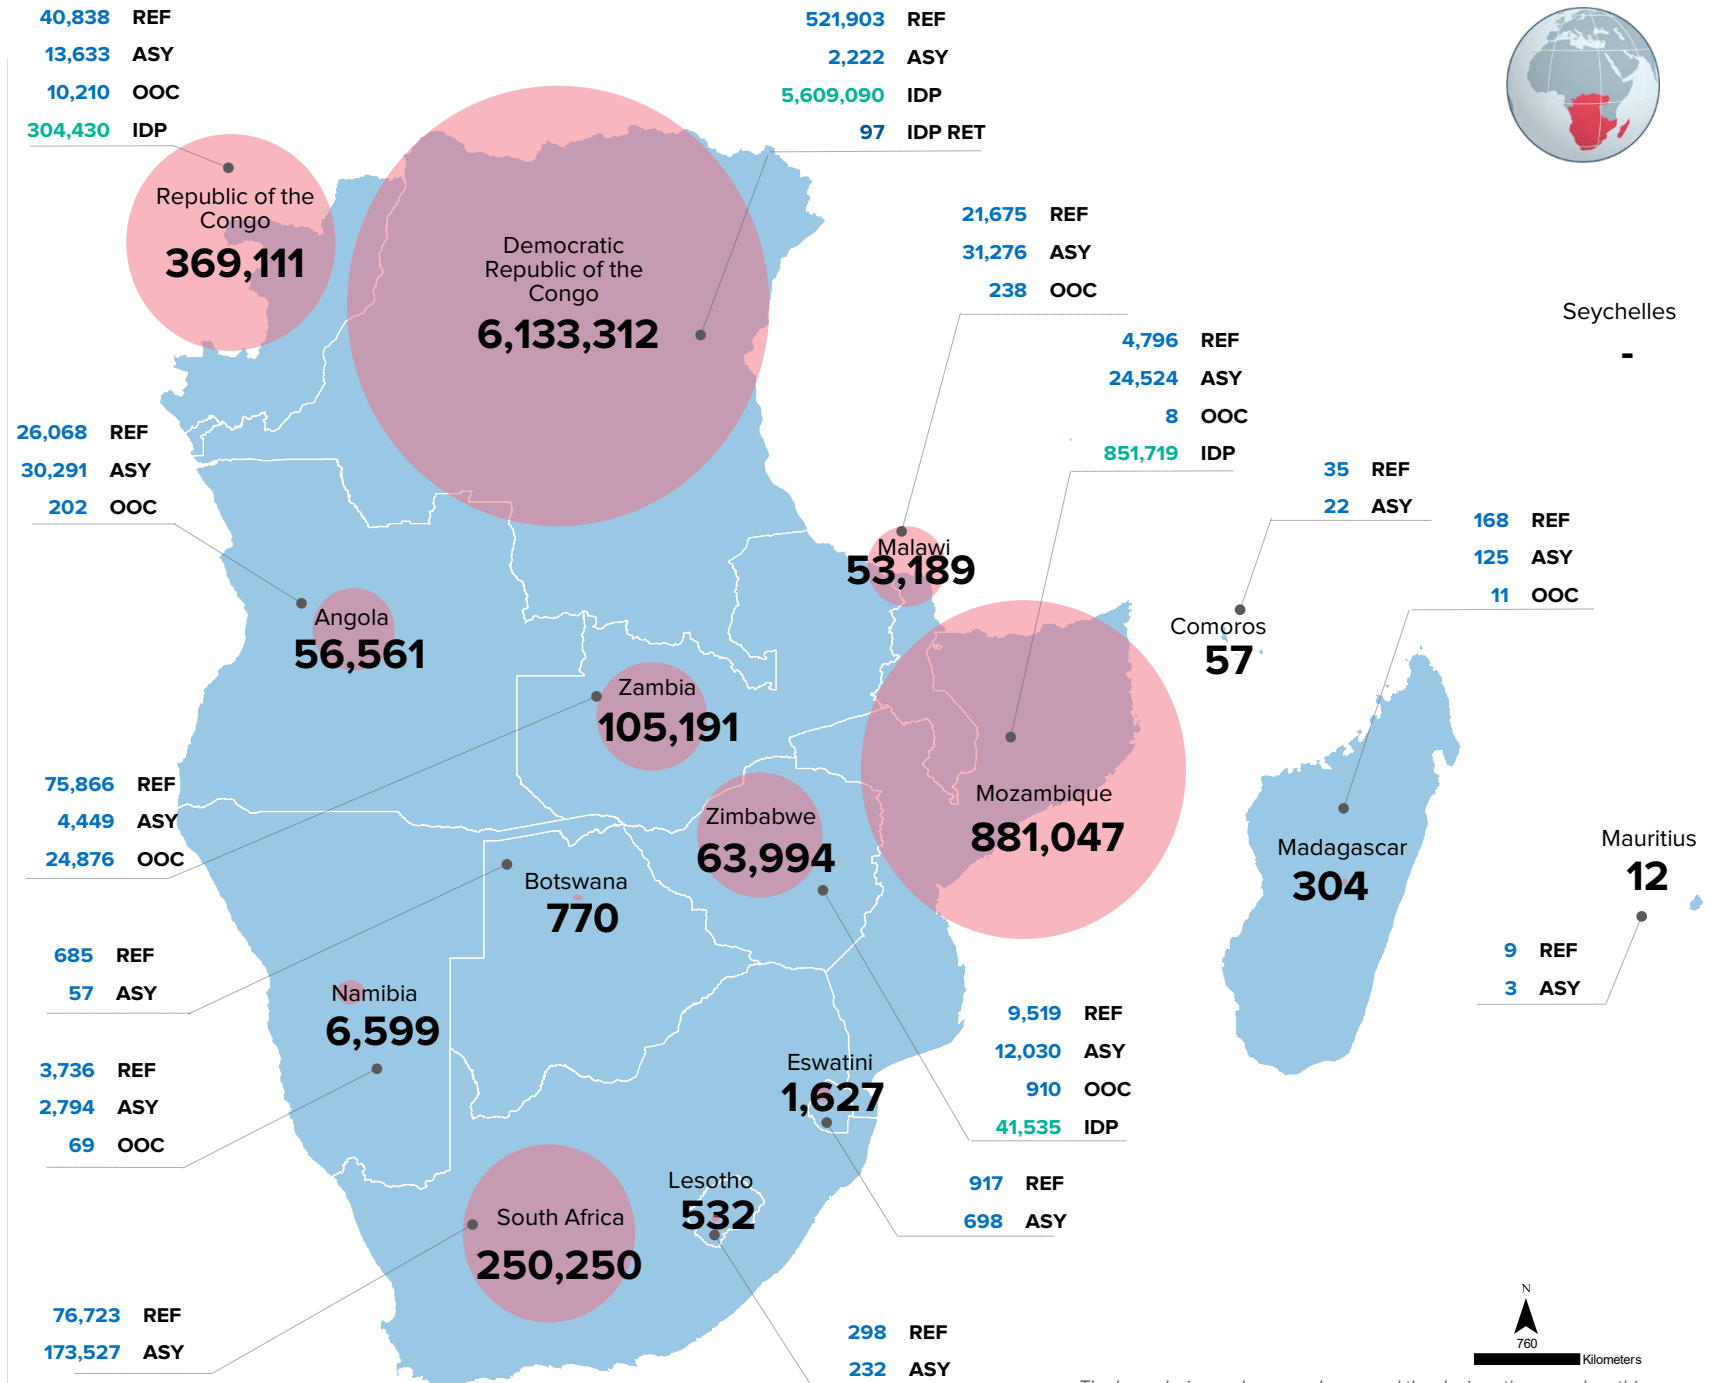

KEY FIGURES

7,922,556
Total Population of concern

1,115,782
Refugees, asylum-seekers, other of concern & returnees

6,662,174
IDP population

Natural Disaster IDPs
384,570
6%

PoCs IN SOUTHERN AFRICA REGION

The boundaries and names shown and the designations used on this map do not imply official endorsement or acceptance by the United Nations