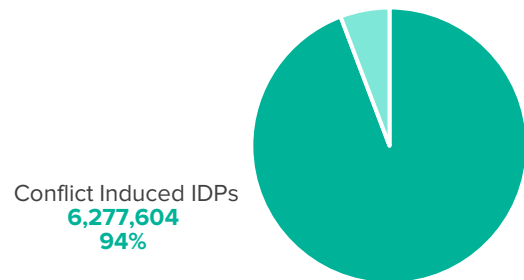

KEY FIGURES

7,922,556
Total Population of concern

1,115,782
Refugees, asylum-seekers, other of concern & returnees

6,662,174
IDP population

Natural Disaster IDPs
384,570
6%

PoCs IN SOUTHERN AFRICA REGION

The boundaries and names shown and the designations used on this map do not imply official endorsement or acceptance by the United Nations