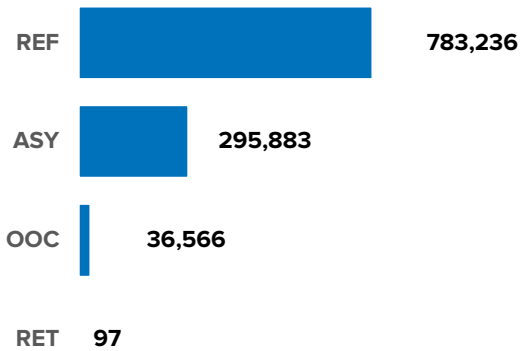

KEY FIGURES

7,922,556
Total Population of concern

1,115,782
Refugees, asylum-seekers, other of concern & returnees

6,662,174
IDP population

Natural Disaster IDPs
384,570
6%

PoCs IN SOUTHERN AFRICA REGION

The boundaries and names shown and the designations used on this map do not imply official endorsement or acceptance by the United Nations