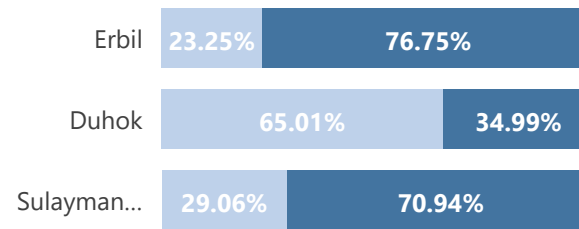

Camp and Urban Population

Population Trend

Governorate	Individuals	Household	% of Total
Erbil	129,554	40,835	50.22%
Erbil Urban	99,279	33,925	38.48%
Darashakran Camp	11,744	2,579	4.55%
Qushtapa Camp	8,495	2,004	3.29%
Kawergosk Camp	8,066	1,908	3.13%
Basirma Camp	1,970	419	0.76%
Duhok	85,808	22,307	33.26%
Domiz Camp	30,250	6,922	11.73%
Duhok Urban	30,024	9,190	11.64%
Domiz Camp 2	10,805	2,451	4.19%
Gawilan Camp	9,396	2,103	3.64%
Bardarash Camp	4,291	1,387	1.66%
Akre Settlement	1,042	254	0.40%
Sulaymaniyah	33,331	10,342	12.92%
Sulaymaniyah Urban	23,645	8,038	9.17%
Arbat Camp	9,686	2,304	3.75%
Other	9,281	5,701	3.60%
Other Urban Locations	9,281	5,701	3.60%
Total	257,974	79,185	100.00%