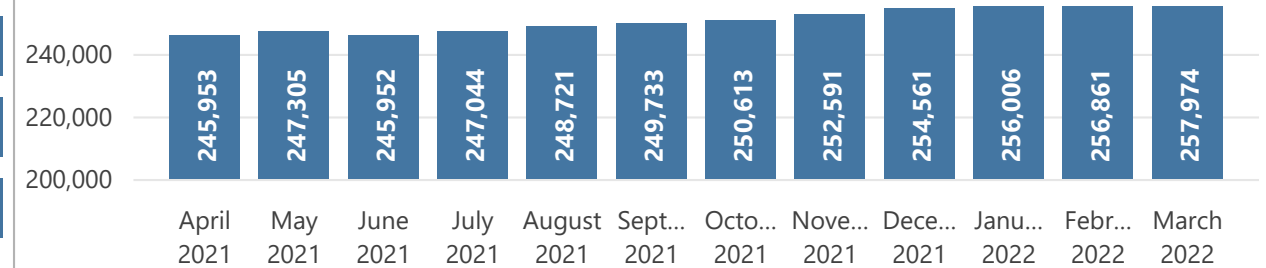

Camp and Urban Population

Population Trend

Governorate	Individuals	Household	% of Total
Erbil	129,554	40,835	50.22%
Erbil Urban	99,279	33,925	38.48%
Darashakran Camp	11,744	2,579	4.55%
Qushtapa Camp	8,495	2,004	3.29%
Kawergosk Camp	8,066	1,908	3.13%
Basirma Camp	1,970	419	0.76%
Duhok	85,808	22,307	33.26%
Domiz Camp	30,250	6,922	11.73%
Duhok Urban	30,024	9,190	11.64%
Domiz Camp 2	10,805	2,451	4.19%
Gawilan Camp	9,396	2,103	3.64%
Bardarash Camp	4,291	1,387	1.66%
Akre Settlement	1,042	254	0.40%
Sulaymaniyah	33,331	10,342	12.92%
Sulaymaniyah Urban	23,645	8,038	9.17%
Arbat Camp	9,686	2,304	3.75%
Other	9,281	5,701	3.60%
Other Urban Locations	9,281	5,701	3.60%
Total	257,974	79,185	100.00%