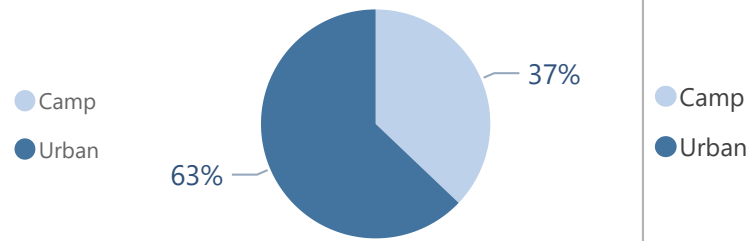

Camp and Urban Population

Population Trend

Governorate	Individuals	Household	% of Total
Erbil	129,554	40,835	50.22%
Erbil Urban	99,279	33,925	38.48%
Darashakran Camp	11,744	2,579	4.55%
Qushtapa Camp	8,495	2,004	3.29%
Kawergosk Camp	8,066	1,908	3.13%
Basirma Camp	1,970	419	0.76%
Duhok	85,808	22,307	33.26%
Domiz Camp	30,250	6,922	11.73%
Duhok Urban	30,024	9,190	11.64%
Domiz Camp 2	10,805	2,451	4.19%
Gawilan Camp	9,396	2,103	3.64%
Bardarash Camp	4,291	1,387	1.66%
Akre Settlement	1,042	254	0.40%
Sulaymaniyah	33,331	10,342	12.92%
Sulaymaniyah Urban	23,645	8,038	9.17%
Arbat Camp	9,686	2,304	3.75%
Other	9,281	5,701	3.60%
Other Urban Locations	9,281	5,701	3.60%
Total	257,974	79,185	100.00%