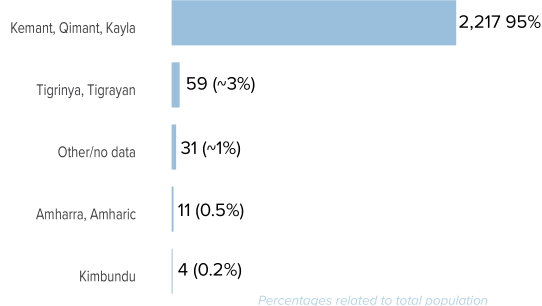

Total Arrivals from Ethiopia

2,322

Individuals Registered
Source: UNHCR, COR
As of 1 April 2022

1,053

Households

Family Size

Introduction:

In support of the Government of Sudan's response to the ongoing influx of refugees from Ethiopia's Tigray region to eastern Sudan, UNHCR, partners, and other UN agencies set up a new refugee settlement in Babikre-Gedaref State. First group of refugees were relocated to this site on at the end of 2020 and individual biometric registration is ongoing. The dashboard below presents the population profile for Babikre settlement.

Persons With Specific Needs

84

Individuals

53

Unaccompanied/Separated Children

Country of Origin

2,322

Ethiopians

Age-Gender Breakdown

Reproductive-Age Women/Girls

Specific Needs (top 5)

Occupation (Top 3)

School Age Children and Youth

Ethnicity (Top 4)

Regions of Origin (Ethiopia)