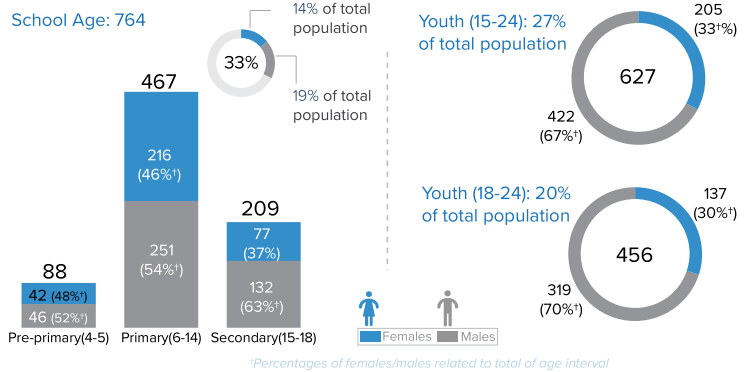

Total Arrivals from Ethiopia

2,322

Individuals Registered
Source: UNHCR, COR
As of 1 April 2022

1,053

Households

Family Size

Introduction:

In support of the Government of Sudan's response to the ongoing influx of refugees from Ethiopia's Tigray region to eastern Sudan, UNHCR, partners, and other UN agencies set up a new refugee settlement in Babikre-Gedaref State. First group of refugees were relocated to this site on at the end of 2020 and individual biometric registration is ongoing. The dashboard below presents the population profile for Babikre settlement.

Persons With Specific Needs

84

Individuals

53

Unaccompanied/Separated Children

Country of Origin

2,322

Ethiopians

Age-Gender Breakdown

Reproductive-Age Women/Girls

Specific Needs (top 5)

Occupation (Top 3)

School Age Children and Youth

Ethnicity (Top 4)

Regions of Origin (Ethiopia)