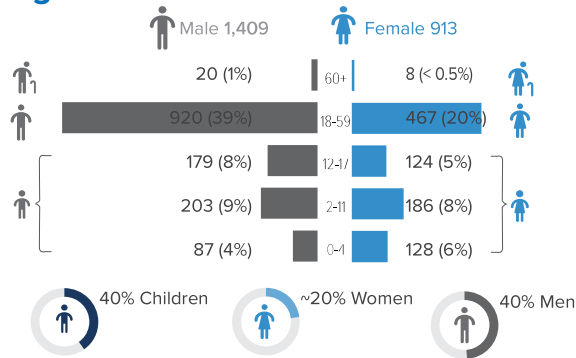

Total Arrivals from Ethiopia

2,322

Individuals Registered
Source: UNHCR, COR
As of 1 April 2022

1,053

Households

Family Size

Introduction:

In support of the Government of Sudan's response to the ongoing influx of refugees from Ethiopia's Tigray region to eastern Sudan, UNHCR, partners, and other UN agencies set up a new refugee settlement in Babikre-Gedaref State. First group of refugees were relocated to this site on at the end of 2020 and individual biometric registration is ongoing. The dashboard below presents the population profile for Babikre settlement.

Persons With Specific Needs

84

Individuals

53

Unaccompanied/Separated Children

Country of Origin

2,322

Ethiopians

Age-Gender Breakdown

Reproductive-Age Women/Girls

Specific Needs (top 5)

Occupation (Top 3)

School Age Children and Youth

Ethnicity (Top 4)

Regions of Origin (Ethiopia)