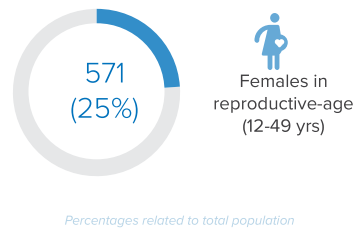

Total Arrivals from Ethiopia

2,322

Individuals Registered
Source: UNHCR, COR
As of 1 April 2022

1,053

Households

Family Size

Introduction:

In support of the Government of Sudan's response to the ongoing influx of refugees from Ethiopia's Tigray region to eastern Sudan, UNHCR, partners, and other UN agencies set up a new refugee settlement in Babikre-Gedaref State. First group of refugees were relocated to this site on at the end of 2020 and individual biometric registration is ongoing. The dashboard below presents the population profile for Babikre settlement.

Persons With Specific Needs

84

Individuals

53

Unaccompanied/Separated Children

Country of Origin

2,322

Ethiopians

Age-Gender Breakdown

Reproductive-Age Women/Girls

Specific Needs (top 5)

Occupation (Top 3)

School Age Children and Youth

Ethnicity (Top 4)

Regions of Origin (Ethiopia)