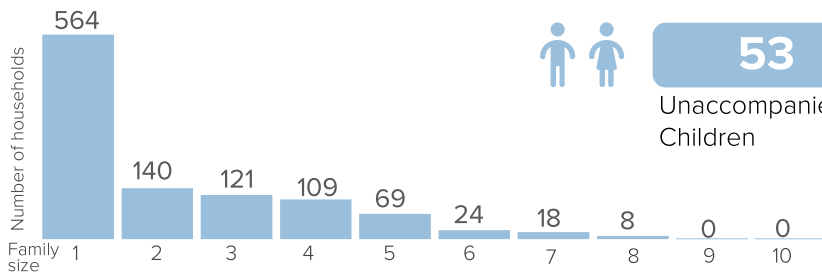

Total Arrivals from Ethiopia

2,322

Individuals Registered
Source: UNHCR, COR
As of 1 April 2022

1,053

Households

Family Size

Introduction:

In support of the Government of Sudan's response to the ongoing influx of refugees from Ethiopia's Tigray region to eastern Sudan, UNHCR, partners, and other UN agencies set up a new refugee settlement in Babikre-Gedaref State. First group of refugees were relocated to this site on at the end of 2020 and individual biometric registration is ongoing. The dashboard below presents the population profile for Babikre settlement.

Persons With Specific Needs

84

Individuals

53

Unaccompanied/Separated Children

Country of Origin

2,322

Ethiopians

Age-Gender Breakdown

Reproductive-Age Women/Girls

Specific Needs (top 5)

Occupation (Top 3)

School Age Children and Youth

Ethnicity (Top 4)

Regions of Origin (Ethiopia)