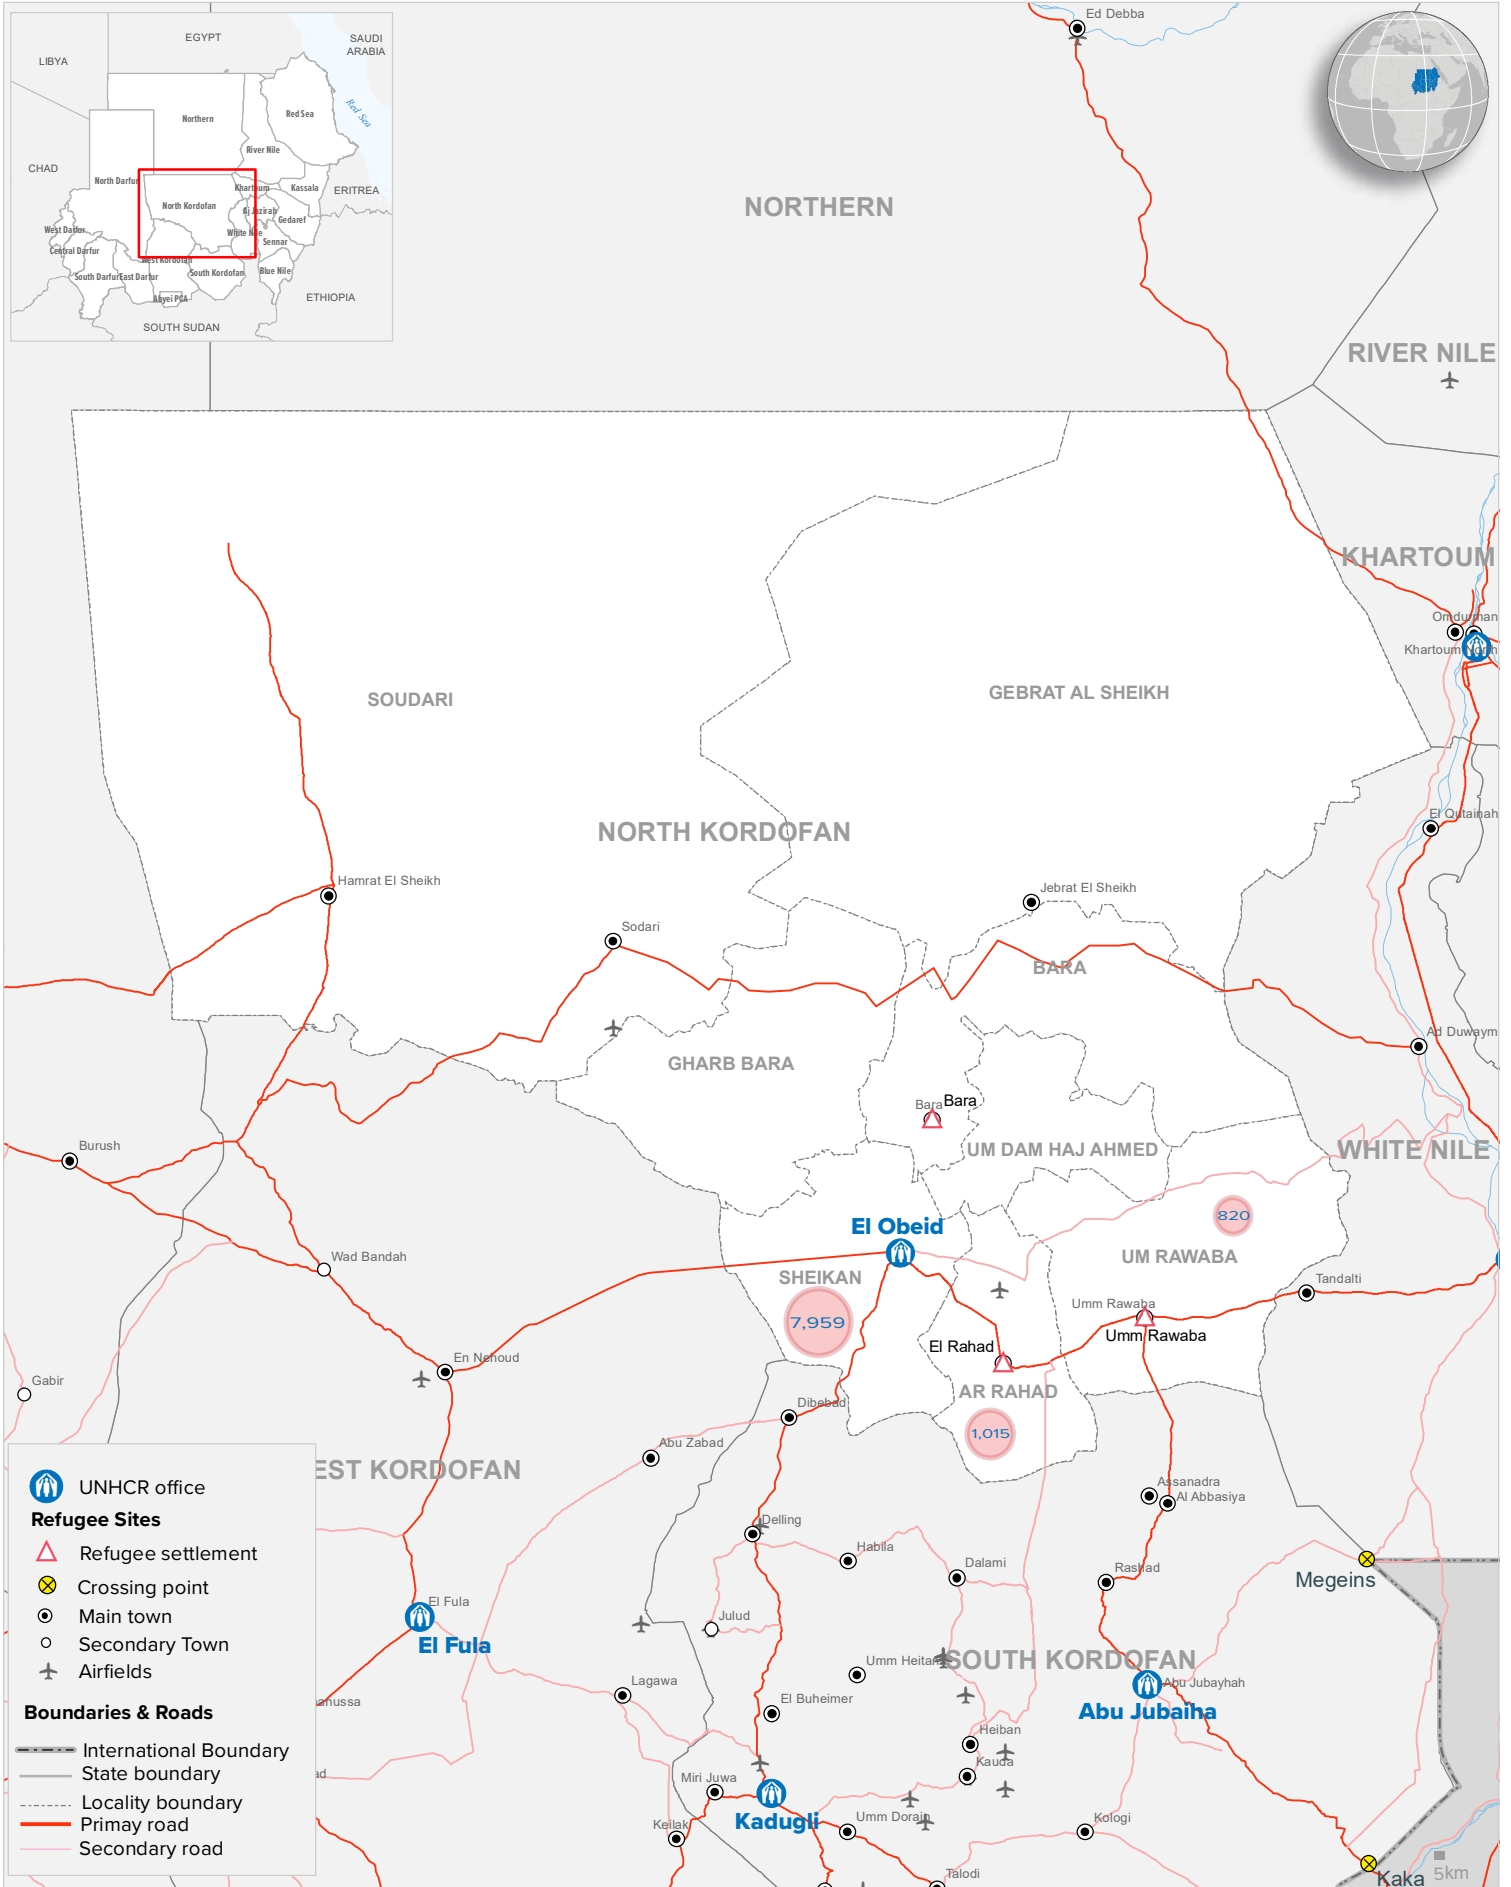

SUDAN: North Kordofan State

UNHCR Presence and Refugees Locations

As of 31 March 2022

The depiction and use of boundaries, geographic names and related data shown on maps and included in lists, tables, documents, and databases are not warranted to be error free nor do they necessarily imply official endorsement or acceptance by the United Nations. Final status of the Abyei area is not yet determined.
 Sources: Boundary (CBS, FGC, NIC) Geodata: UNHCR, OCHA. Author: UNHCR Feedback: UNHCR - Sudan, Information Management Unit - SUDKHM@unhcr.org | ITUA@unhcr.org