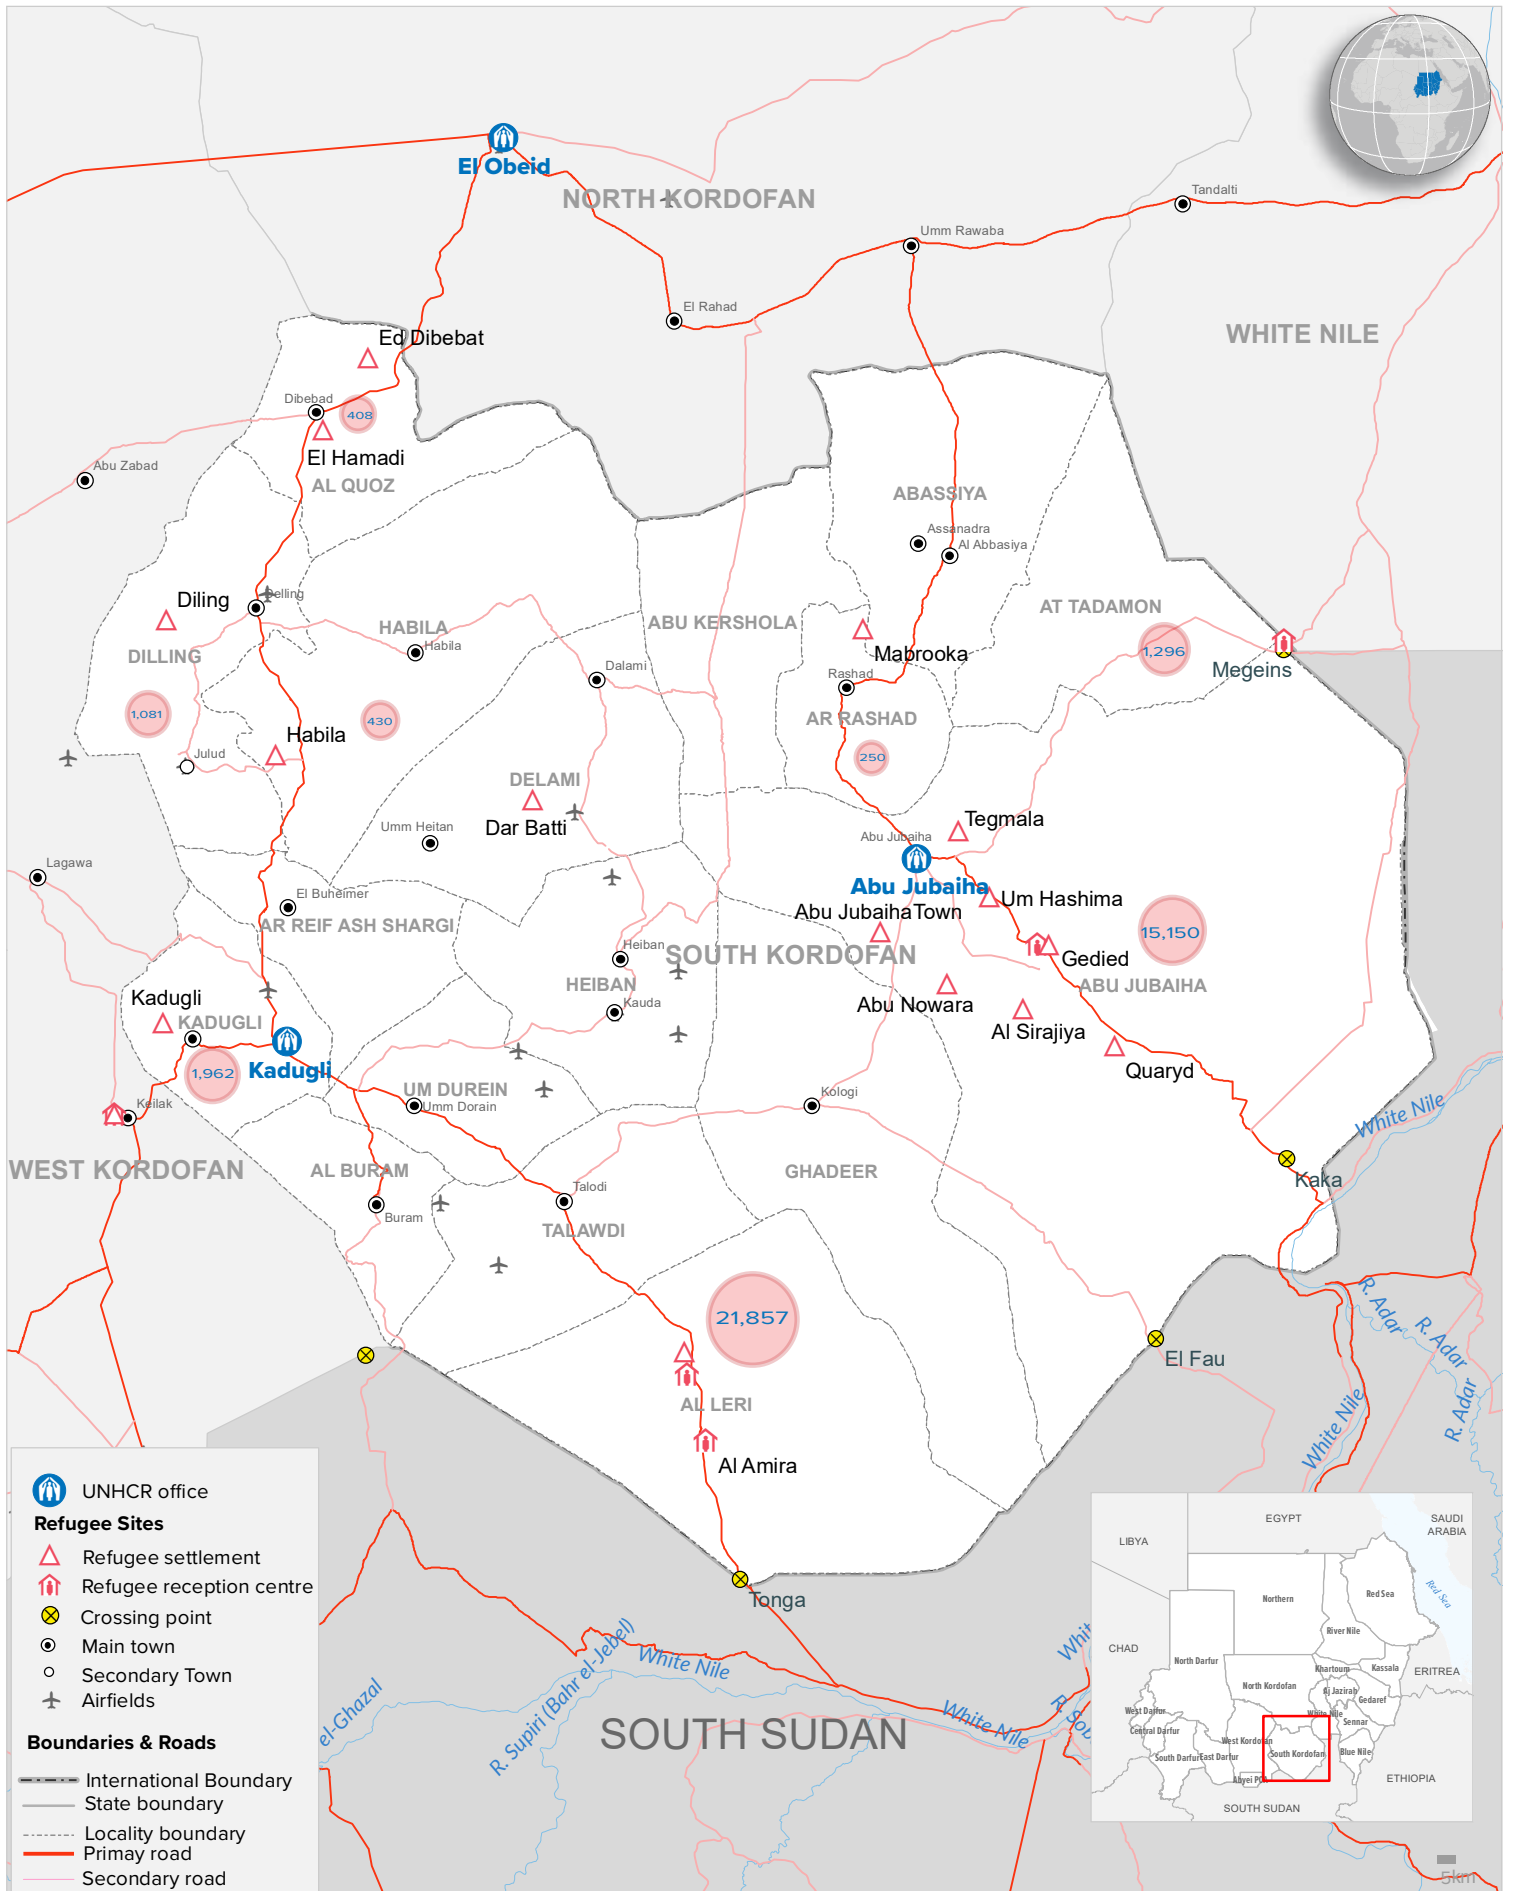

# SUDAN: South Kordofan State

## UNHCR Presence and Refugees Locations

As of 31 March 2022

The depiction and use of boundaries, geographic names and related data shown on maps and included in lists, tables, documents, and databases are not warranted to be error free nor do they necessarily imply official endorsement or acceptance by the United Nations. Final status of the Abyei area is not yet determined.

Sources: Boundary (CBS, FGC, NIC) Geodata: UNHCR, OCHA. Author: UNHCR Feedback: UNHCR - Sudan, Information Management Unit - [SUDKHM@unhcr.org](mailto:SUDKHM@unhcr.org) | [ITUA@unhcr.org](mailto:ITUA@unhcr.org)