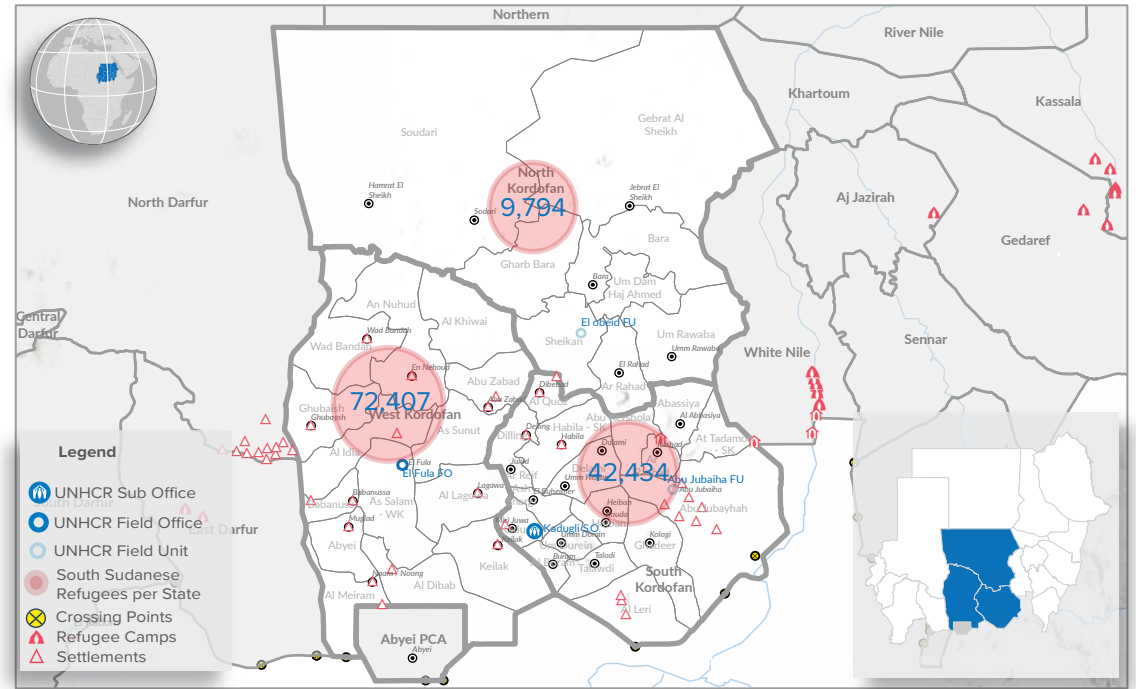

124,635 TOTAL REGISTERED REFUGEES FROM SOUTH SUDAN

61,600 BIOMETRICALLY VERIFIED

Registered Refugees Per Demographics

Demographic Breakdown

Breakdown By Location

El Leri	21,857
Al Debab	20,108
Abu Jubaiha	15,150
Keilak	12,668
Babanusa	10,629
Abyei-Muglad	8,618
Gubaysh	8,138
Shiekan	7,959
El Nuhud	3,827
El Salam	3,271
El Meiram	2,043
Kadugli	1,962
Al Tadamon	1,296
El Odaya	1,133
Dilling	1,081
Abu Zabad	1,019
EL Rahad	1,015
Um Rawaba	820
Habila	430
Al Quoz	408
Lagawa	385
Al Khowey	298
Rashad	250
Al Debab	143
Wad Banda	100
Al Sunut	27

Breakdown by State

W. Kordofan	72,407
S. Kordofan	42,434
N. Kordofan	9,794

The boundaries and names shown and the designations used on this map do not imply official endorsement or acceptance by the United Nations. Abyei region: Final status of the Abyei area is not yet determined.