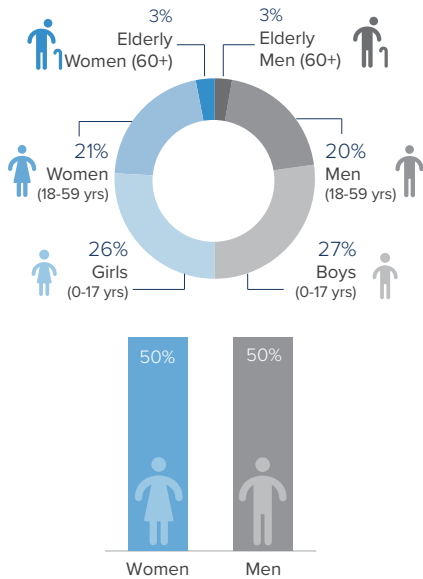

124,635 TOTAL REGISTERED REFUGEES FROM SOUTH SUDAN

61,600 BIOMETRICALLY VERIFIED

Registered Refugees Per Demographics

Demographic Breakdown

Breakdown By Location

El Leri	21,857
Al Debab	20,108
Abu Jubaiha	15,150
Keilak	12,668
Babanusa	10,629
Abyei-Muglad	8,618
Gubaysh	8,138
Shiekan	7,959
El Nuhud	3,827
El Salam	3,271
El Meiram	2,043
Kadugli	1,962
Al Tadamon	1,296
El Odaya	1,133
Dilling	1,081
Abu Zabad	1,019
EL Rahad	1,015
Um Rawaba	820
Habila	430
Al Quoz	408
Lagawa	385
Al Khowey	298
Rashad	250
Al Debab	143
Wad Banda	100
Al Sunut	27