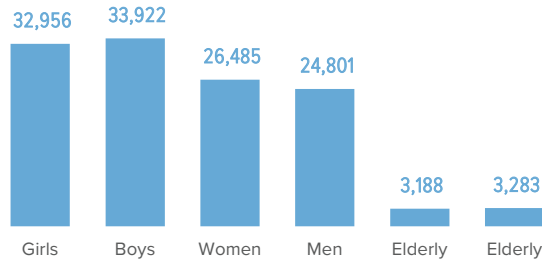

124,635 TOTAL REGISTERED REFUGEES FROM SOUTH SUDAN

61,600 BIOMETRICALLY VERIFIED

Registered Refugees Per Demographics

Demographic Breakdown

Breakdown By Location

El Leri	21,857
Al Debab	20,108
Abu Jubaiha	15,150
Keilak	12,668
Babanusa	10,629
Abyei-Muglad	8,618
Gubaysh	8,138
Shiekan	7,959
El Nuhud	3,827
El Salam	3,271
El Meiram	2,043
Kadugli	1,962
Al Tadamon	1,296
El Odaya	1,133
Dilling	1,081
Abu Zabad	1,019
EL Rahad	1,015
Um Rawaba	820
Habila	430
Al Quoz	408
Lagawa	385
Al Khowey	298
Rashad	250
Al Debab	143
Wad Banda	100
Al Sunut	27