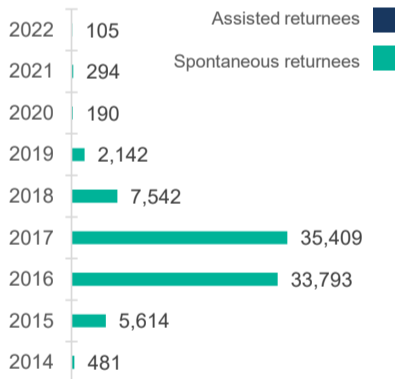

ARRIVAL BY YEAR