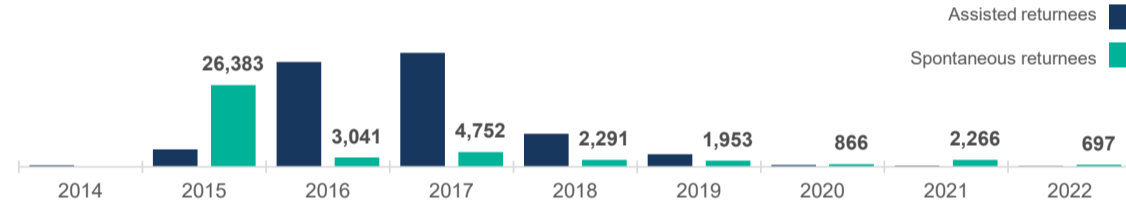

134,947

Total refugee returnees in Somalia

92,698

Total assisted refugee returnees in Somalia

42,249

Total spontaneous returnees in Somalia

This figure includes Voluntary Repatriation from Kenya (85,570) and Returns from other countries include Djibouti (773), Libya (679), Sudan (147), Eritrea (87), Angola, Tunisia, Pakistan, Gambia, Chile DGRWKHUV (22)

Approximately 41,898 Somalis were monitored as arriving from Yemen since March 2015.

Age and gender

Yearly return trend

Returnees by Country of Asylum

Region	Kenya	Yemen	Other
Awdal	-	342	19
Bakool	1	53	2
Banadir	15,772	18,782	986
Bari	12	2,210	39
Bay	9,655	1,270	26
Galgaduud	15	137	3
Gedo	2,922	352	44
Hiraan	42	690	43
Lower Juba	54,508	2,090	147
Lower Shabelle	104	2,517	54
Middle Juba	1,539	18	1
Middle Shabelle	798	722	38
Mudug	10	307	19
Nugaal	13	391	25
Other	159	14,411	151
Sanaag	-	109	-
Sool	-	122	3
Togdheer	2	322	14
Woq. Galbeed	18	2,469	449
Grand Total	85,570	47,314	2,063