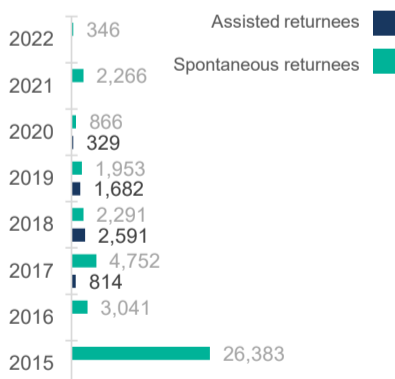

Approximately 41,898 Somalis were monitored as arriving from Yemen since March 2015.

Age and gender

Yearly return trend

Returnees by Country of Asylum

Region	Kenya	Yemen	Other
Awdal	-	342	19
Bakool	1	53	2
Banadir	15,772	18,782	986
Bari	12	2,210	39
Bay	9,655	1,270	26
Galgaduud	15	137	3
Gedo	2,922	352	44
Hiraan	42	690	43
Lower Juba	54,508	2,090	147
Lower Shabelle	104	2,517	54
Middle Juba	1,539	18	1
Middle Shabelle	798	722	38
Mudug	10	307	19
Nugaal	13	391	25
Other	159	14,411	151
Sanaag	-	109	-
Sool	-	122	3
Togdheer	2	322	14
Woq. Galbeed	18	2,469	449
Grand Total	85,570	47,314	2,063

KENYA

85,570

85,570

Data on destinations for returnees from Kenya is generally based on the place of initial return. In the case of arrivals by road convoy in 2017, the final destination declared on arrival is used.

TOP 10 REGIONS

ARRIVAL BY YEAR

ARRIVAL BY MONTH

YEMEN

47,314

5,416

41,898

In addition to the 5,416 Assisted Spontaneous Returns (ASR) since 2017, approximately 41,898 Somalis were monitored as arriving from Yemen since March 2015.

TOP 10 REGIONS

ARRIVAL BY YEAR

ARRIVAL BY MONTH

OTHER COUNTRIES

2,063

1,712

Returns from other countries include Djibouti (773), Libya (679), Sudan (147), Eritrea (87), Angola, Tunisia, Pakistan, Gambia, Chile and others (22).