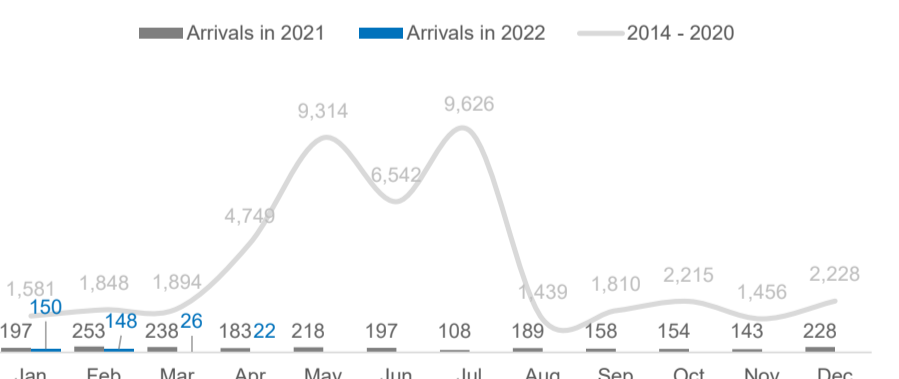

Approximately 41,898 Somalis were monitored as arriving from Yemen since March 2015.

Age and gender

Yearly return trend

Returnees by Country of Asylum

Region	Kenya	Yemen	Other
Awdal	-	342	19
Bakool	1	53	2
Banadir	15,772	18,782	986
Bari	12	2,210	39
Bay	9,655	1,270	26
Galgaduud	15	137	3
Gedo	2,922	352	44
Hiraan	42	690	43
Lower Juba	54,508	2,090	147
Lower Shabelle	104	2,517	54
Middle Juba	1,539	18	1
Middle Shabelle	798	722	38
Mudug	10	307	19
Nugaal	13	391	25
Other	159	14,411	151
Sanaag	-	109	-
Sool	-	122	3
Togdheer	2	322	14
Woq. Galbeed	18	2,469	449
Grand Total	85,570	47,314	2,063

KENYA

85,570

85,570

Data on destinations for returnees from Kenya is generally based on the place of initial return. In the case of arrivals by road convoy in 2017, the final destination declared on arrival is used.

TOP 10 REGIONS

ARRIVAL BY YEAR

ARRIVAL BY MONTH

YEMEN

47,314

5,416

41,898

In addition to the 5,416 Assisted Spontaneous Returns (ASR) since 2017, approximately 41,898 Somalis were monitored as arriving from Yemen since March 2015.

TOP 10 REGIONS

ARRIVAL BY YEAR

ARRIVAL BY MONTH

OTHER COUNTRIES

2,063

1,712

Returns from other countries include Djibouti (773), Libya (679), Sudan (147), Eritrea (87), Angola, Tunisia, Pakistan, Gambia, Chile and others (22).