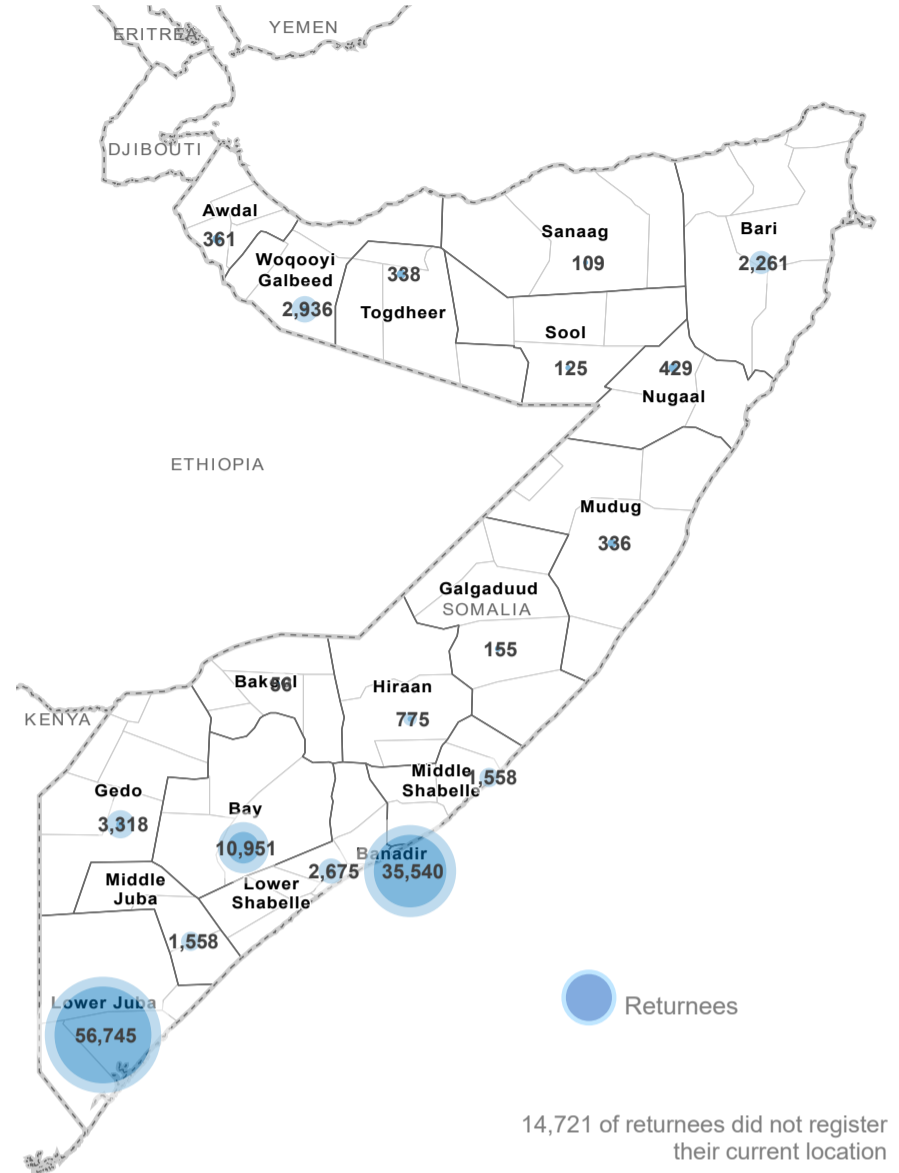

134,947

Total refugee returnees in Somalia

92,698

Total assisted refugee returnees in Somalia

42,249

Total spontaneous returnees in Somalia

This figure includes Voluntary Repatriation from Kenya (85,570) and Returns from other countries include Djibouti (773), Libya (679), Sudan (147), Eritrea (87), Angola, Tunisia, Pakistan, Gambia, Chile DGRWKHUV (22)

Approximately 41,898 Somalis were monitored as arriving from Yemen since March 2015.

Age and gender

Yearly return trend

Returnees by Country of Asylum

Region	Kenya	Yemen	Other
Awdal	-	342	19
Bakool	1	53	2
Banadir	15,772	18,782	986
Bari	12	2,210	39
Bay	9,655	1,270	26
Galgaduud	15	137	3
Gedo	2,922	352	44
Hiraan	42	690	43
Lower Juba	54,508	2,090	147
Lower Shabelle	104	2,517	54
Middle Juba	1,539	18	1
Middle Shabelle	798	722	38
Mudug	10	307	19
Nugaal	13	391	25
Other	159	14,411	151
Sanaag	-	109	-
Sool	-	122	3
Togdheer	2	322	14
Woq. Galbeed	18	2,469	449
Grand Total	85,570	47,314	2,063

KENYA

85,570

85,570

Data on destinations for returnees from Kenya is generally based on the place of initial return. In the case of arrivals by road convoy in 2017, the final destination declared on arrival is used.

TOP 10 REGIONS

ARRIVAL BY YEAR

ARRIVAL BY MONTH

OTHER COUNTRIES

2,063

1,712

Returns from other countries include Djibouti (773), Libya (679), Sudan (147), Eritrea (87), Angola, Tunisia, Pakistan, Gambia, Chile and others (22).