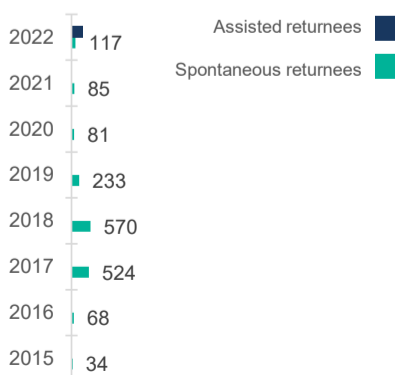

TOP 10 REGIONS

ARRIVAL BY YEAR

ARRIVAL BY MONTH

YEMEN

47,314

5,416

41,898

In addition to the 5,416 Assisted Spontaneous Returns (ASR) since 2017, approximately 41,898 Somalis were monitored as arriving from Yemen since March 2015.

TOP 10 REGIONS

ARRIVAL BY YEAR

ARRIVAL BY MONTH

OTHER COUNTRIES

2,063

1,712

Returns from other countries include Djibouti (773), Libya (679), Sudan (147), Eritrea (87), Angola, Tunisia, Pakistan, Gambia, Chile and others (22).

TOP 10 REGIONS

ARRIVAL BY YEAR

ARRIVAL BY MONTH

UNHCR is grateful for the generous contributions of donors who have directly contributed to the UNHCR Somalia operation in 2022