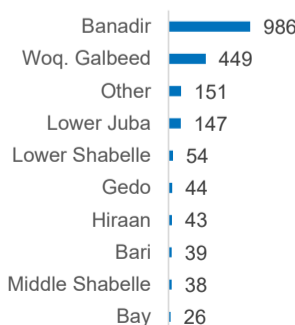

TOP 10 REGIONS