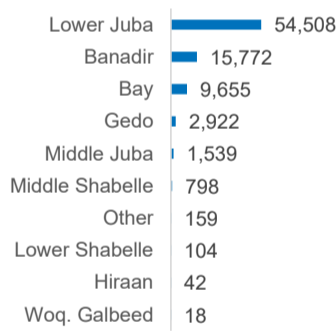

TOP 10 REGIONS