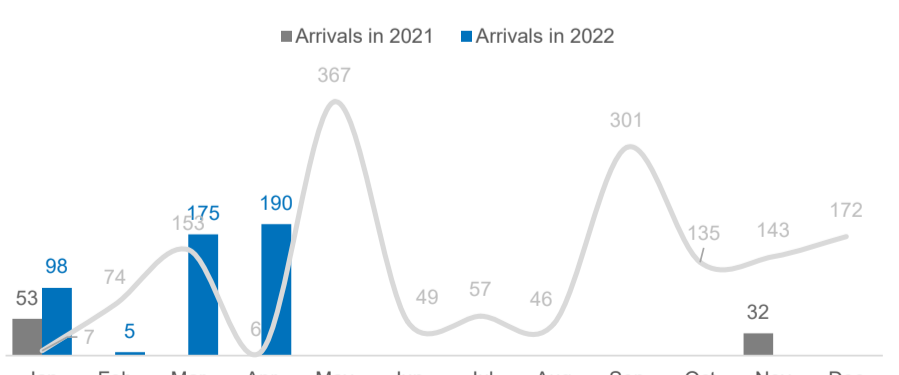

TOP 10 REGIONS

ARRIVAL BY YEAR

ARRIVAL BY MONTH

YEMEN

47,314

5,416

41,898

In addition to the 5,416 Assisted Spontaneous Returns (ASR) since 2017, approximately 41,898 Somalis were monitored as arriving from Yemen since March 2015.

TOP 10 REGIONS

ARRIVAL BY YEAR

ARRIVAL BY MONTH

OTHER COUNTRIES

2,063

1,712

Returns from other countries include Djibouti (773), Libya (679), Sudan (147), Eritrea (87), Angola, Tunisia, Pakistan, Gambia, Chile and others (22).

TOP 10 REGIONS

ARRIVAL BY YEAR

ARRIVAL BY MONTH

UNHCR is grateful for the generous contributions of donors who have directly contributed to the UNHCR Somalia operation in 2022