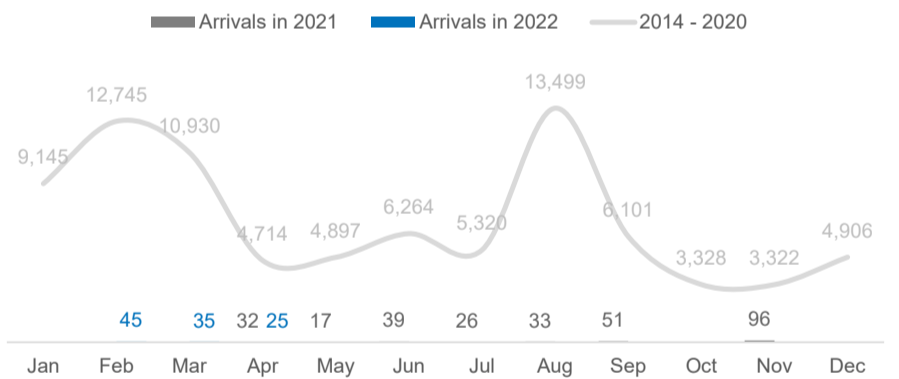

Approximately 41,898 Somalis were monitored as arriving from Yemen since March 2015.

Age and gender

Yearly return trend

Returnees by Country of Asylum

Region	Kenya	Yemen	Other
Awdal	-	342	19
Bakool	1	53	2
Banadir	15,772	18,782	986
Bari	12	2,210	39
Bay	9,655	1,270	26
Galgaduud	15	137	3
Gedo	2,922	352	44
Hiraan	42	690	43
Lower Juba	54,508	2,090	147
Lower Shabelle	104	2,517	54
Middle Juba	1,539	18	1
Middle Shabelle	798	722	38
Mudug	10	307	19
Nugaal	13	391	25
Other	159	14,411	151
Sanaag	-	109	-
Sool	-	122	3
Togdheer	2	322	14
Woq. Galbeed	18	2,469	449
Grand Total	85,570	47,314	2,063

KENYA

85,570

85,570

Data on destinations for returnees from Kenya is generally based on the place of initial return. In the case of arrivals by road convoy in 2017, the final destination declared on arrival is used.

TOP 10 REGIONS

ARRIVAL BY YEAR

ARRIVAL BY MONTH

YEMEN

47,314

5,416

41,898

In addition to the 5,416 Assisted Spontaneous Returns (ASR) since 2017, approximately 41,898 Somalis were monitored as arriving from Yemen since March 2015.