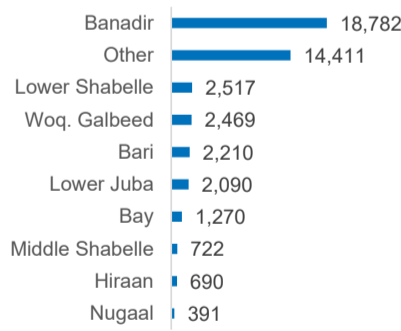

Approximately 41,898 Somalis were monitored as arriving from Yemen since March 2015.

Age and gender

Yearly return trend

Returnees by Country of Asylum

Region	Kenya	Yemen	Other
Awdal	-	342	19
Bakool	1	53	2
Banadir	15,772	18,782	986
Bari	12	2,210	39
Bay	9,655	1,270	26
Galgaduud	15	137	3
Gedo	2,922	352	44
Hiraan	42	690	43
Lower Juba	54,508	2,090	147
Lower Shabelle	104	2,517	54
Middle Juba	1,539	18	1
Middle Shabelle	798	722	38
Mudug	10	307	19
Nugaal	13	391	25
Other	159	14,411	151
Sanaag	-	109	-
Sool	-	122	3
Togdheer	2	322	14
Woq. Galbeed	18	2,469	449
Grand Total	85,570	47,314	2,063

KENYA

85,570

85,570

Data on destinations for returnees from Kenya is generally based on the place of initial return. In the case of arrivals by road convoy in 2017, the final destination declared on arrival is used.

TOP 10 REGIONS

ARRIVAL BY YEAR

ARRIVAL BY MONTH

YEMEN

47,314

5,416

41,898

In addition to the 5,416 Assisted Spontaneous Returns (ASR) since 2017, approximately 41,898 Somalis were monitored as arriving from Yemen since March 2015.

TOP 10 REGIONS

ARRIVAL BY YEAR

ARRIVAL BY MONTH

OTHER COUNTRIES

2,063

1,712

Returns from other countries include Djibouti (773), Libya (679), Sudan (147), Eritrea (87), Angola, Tunisia, Pakistan, Gambia, Chile and others (22).