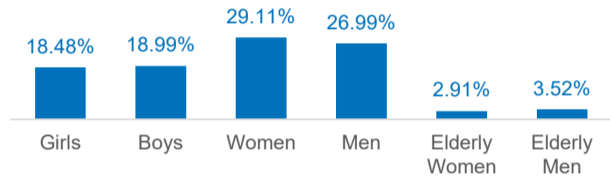

134,947

Total refugee returnees in Somalia

92,698

Total assisted refugee returnees in Somalia

42,249

Total spontaneous returnees in Somalia

This figure includes Voluntary Repatriation from Kenya (85,570) and Returns from other countries include Djibouti (773), Libya (679), Sudan (147), Eritrea (87), Angola, Tunisia, Pakistan, Gambia, Chile DGRWKHUV (22)

Approximately 41,898 Somalis were monitored as arriving from Yemen since March 2015.

Age and gender

Yearly return trend

Returnees by Country of Asylum

Region	Kenya	Yemen	Other
Awdal	-	342	19
Bakool	1	53	2
Banadir	15,772	18,782	986
Bari	12	2,210	39
Bay	9,655	1,270	26
Galgaduud	15	137	3
Gedo	2,922	352	44
Hiraan	42	690	43
Lower Juba	54,508	2,090	147
Lower Shabelle	104	2,517	54
Middle Juba	1,539	18	1
Middle Shabelle	798	722	38
Mudug	10	307	19
Nugaal	13	391	25
Other	159	14,411	151
Sanaag	-	109	-
Sool	-	122	3
Togdheer	2	322	14
Woq. Galbeed	18	2,469	449
Grand Total	85,570	47,314	2,063